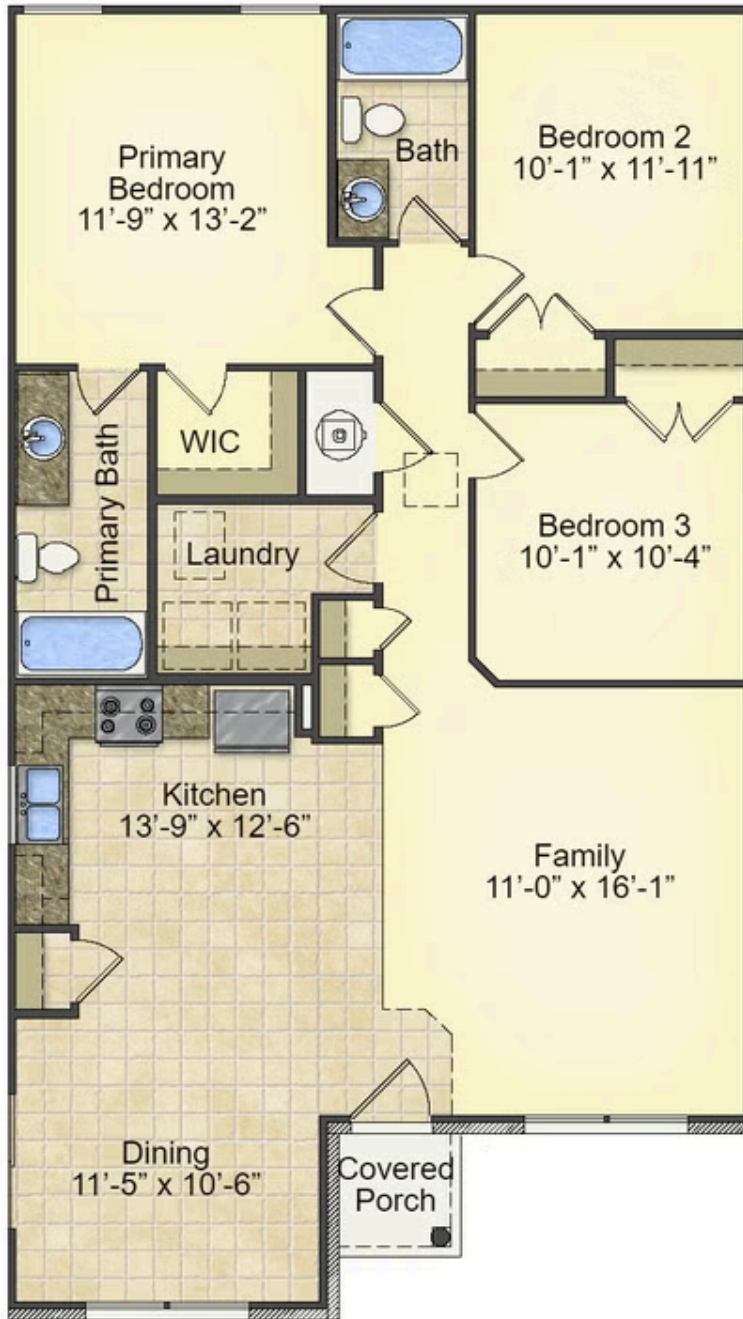

Priced From

**\$165,990****3 Exterior Styles Available** **1,260+ Sq. Ft.** **3 Bedrooms** **2 Bathrooms**

This charming floor plan creates the perfect space for relaxing and watching the game, or hosting an evening with family and loved ones. Just imagine coming home and enjoying a warm summer evening from the comfort of your front porch. The Pine offers 3 bedrooms and 2 bathrooms including a primary suite with a beautiful bathroom and walk-in closet. The spacious great room opens up to the dining room and kitchen with an optional kitchen island that creates the perfect place to spend an evening with the kids or hosting game night with your friends. This floor plan is customizable to meet your needs and fulfill all your dreams.

Classic

Craftsman

Farmhouse

All square footage is approximate. Renderings are artist's conceptions and may vary slightly from the actual home. Homes may be built in reverse of plans shown, depending on site conditions. Minor architectural changes may be made occasionally at the option of the builder. Please contact your Sales Consultant for details.