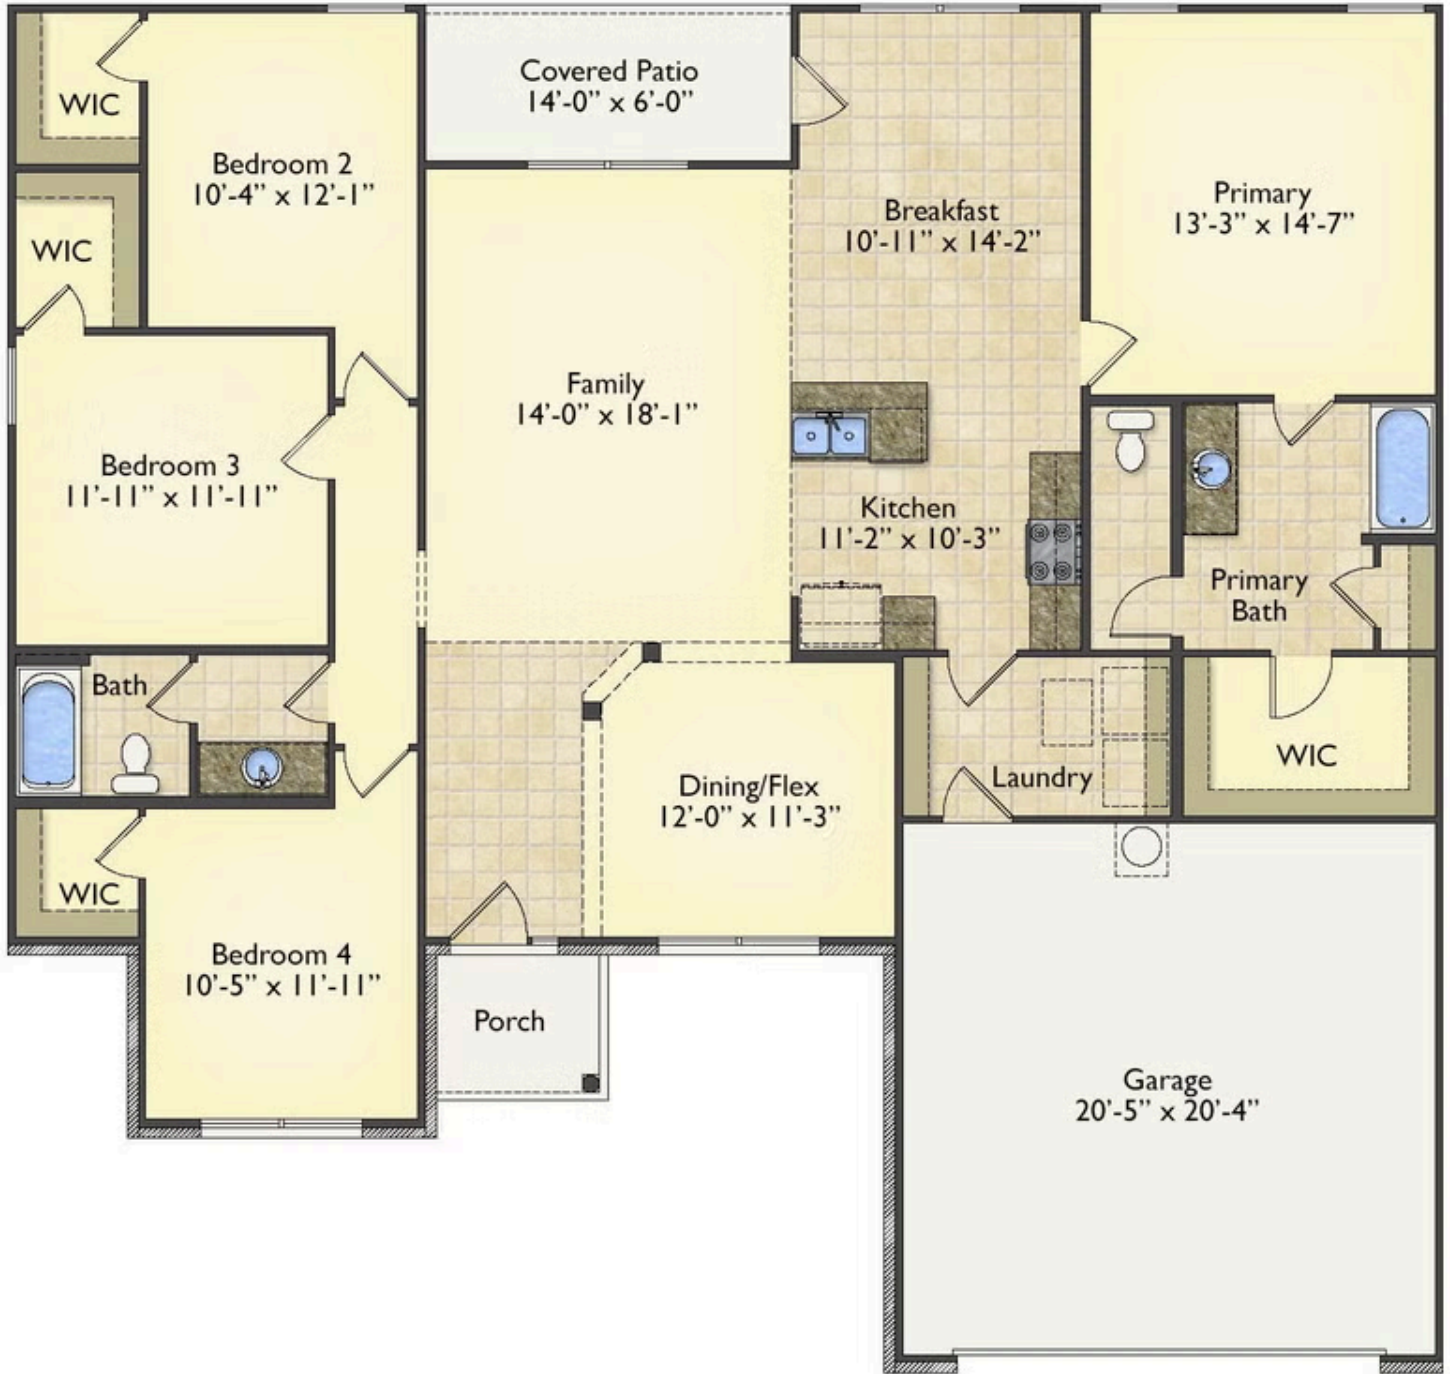

Priced From

\$227,990

3 Exterior Styles Available

 1,877+ Sq. Ft.

 4 Bedrooms

 2 Bathrooms

 2 Car Garage

The Richfield has something for everyone! This lovely home offers 4 bedrooms and 2 baths with endless options to create your dream home. The openness of the Kitchen with large island, breakfast nook, and family room was specifically designed to keep everyone together. Savor relaxed yet special meals in your formal dining room or reinvent the space into a 5th bedroom for those out of town guests. The master retreat complete with a walk in closet is secluded from the other three bedrooms for privacy. A shortage of storage space is a problem of the past with walk in closets in each of the 4 bedrooms in this home. A covered front porch, 2 car garage, and separate laundry room are just a few of the reasons to make the Richfield your very own dream home.

Classic

Craftsman

Farmhouse

All square footage is approximate. Renderings are artist's conceptions and may vary slightly from the actual home. Homes may be built in reverse of plans shown, depending on site conditions. Minor architectural changes may be made occasionally at the option of the builder. Please contact your Sales Consultant for details.