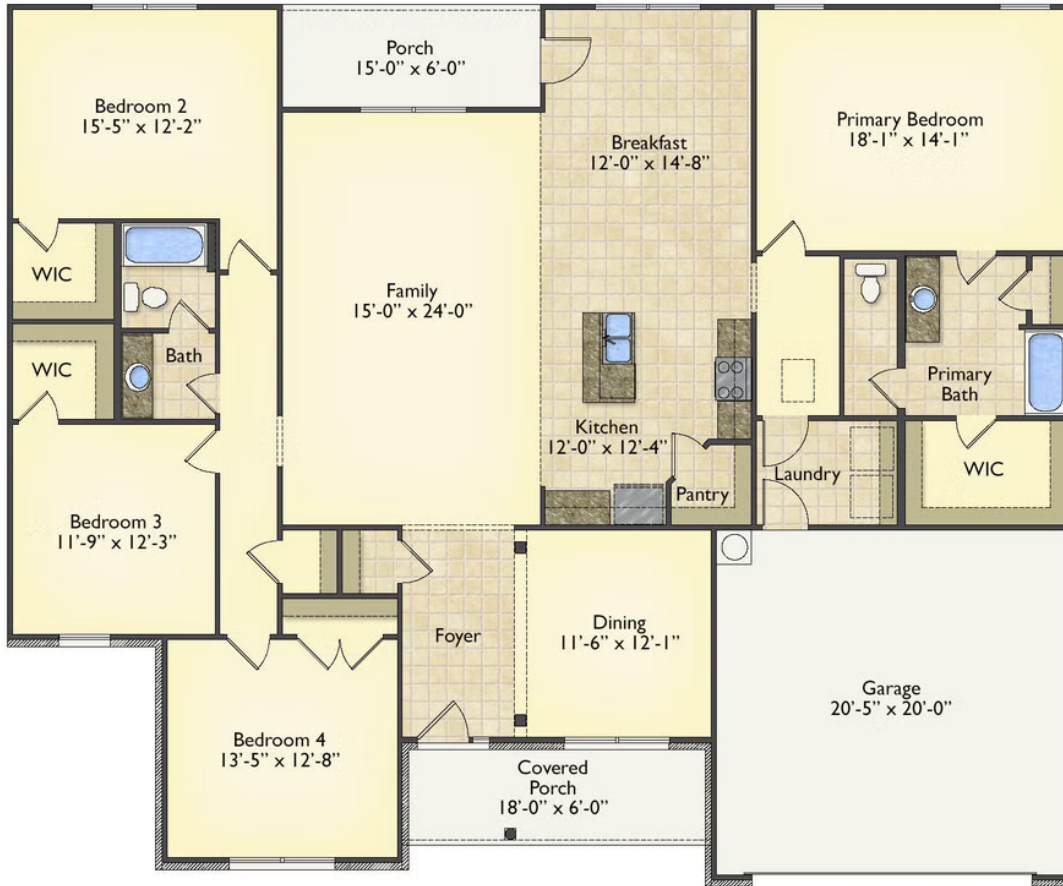

All square footage is approximate. Renderings are artist's conceptions and may vary slightly from the actual home. Homes may be built in reverse of plans shown, depending on site conditions. Minor architectural changes may be made occasionally at the option of the builder. Please contact your Sales Consultant for details.