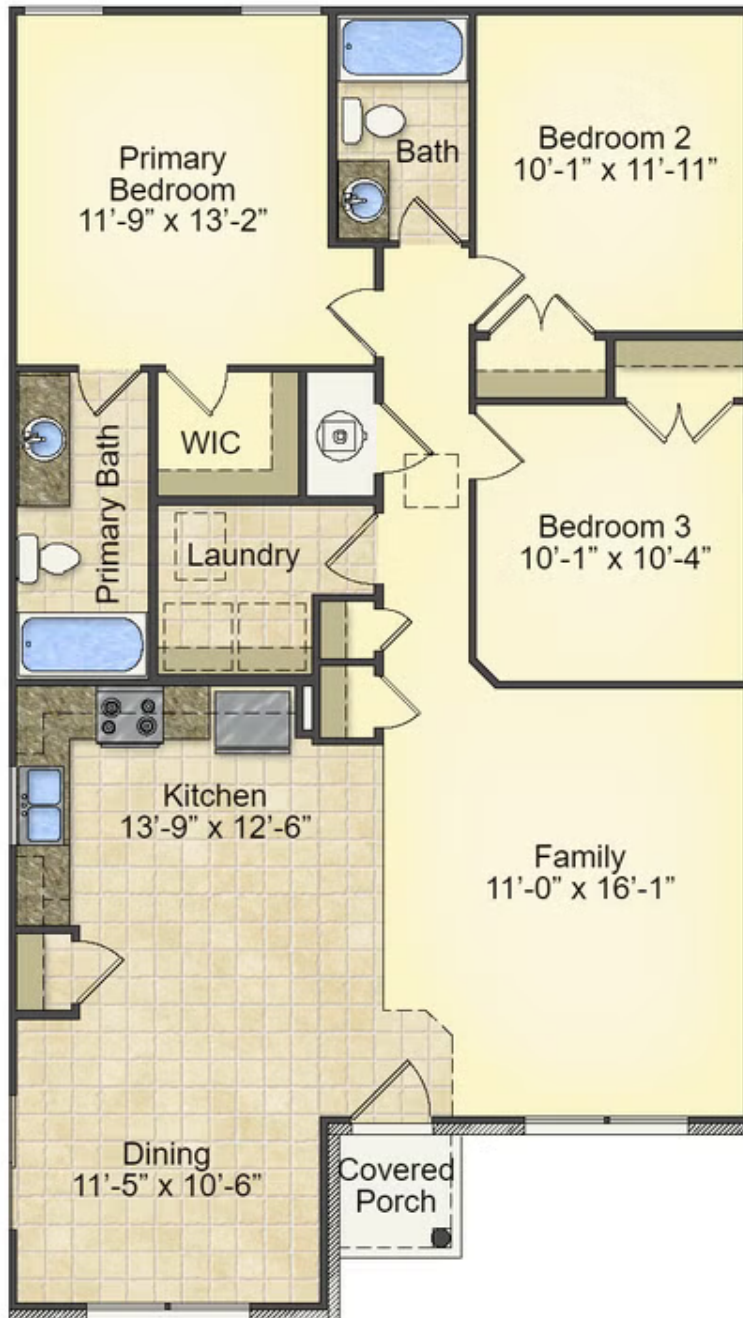

Priced From

**\$165,990****3 Exterior Styles Available** **1,260+ Sq. Ft.** **3 Bedrooms** **2 Bathrooms**

This charming floor plan creates the perfect space for relaxing and watching the game, or hosting an evening with family and loved ones. Just imagine coming home and enjoying a warm summer evening from the comfort of your front porch. The Pine offers 3 bedrooms and 2 bathrooms including a primary suite with a beautiful bathroom and walk-in closet. The spacious great room opens up to the dining room and kitchen with an optional kitchen island that creates the perfect place to spend an evening with the kids or hosting game night with your friends. This floor plan is customizable to meet your needs and fulfill all your dreams.

Classic

Craftsman

Farmhouse

All square footage is approximate. Renderings are artist's conceptions and may vary slightly from the actual home. Homes may be built in reverse of plans shown, depending on site conditions. Minor architectural changes may be made occasionally at the option of the builder. Please contact your Sales Consultant for details.