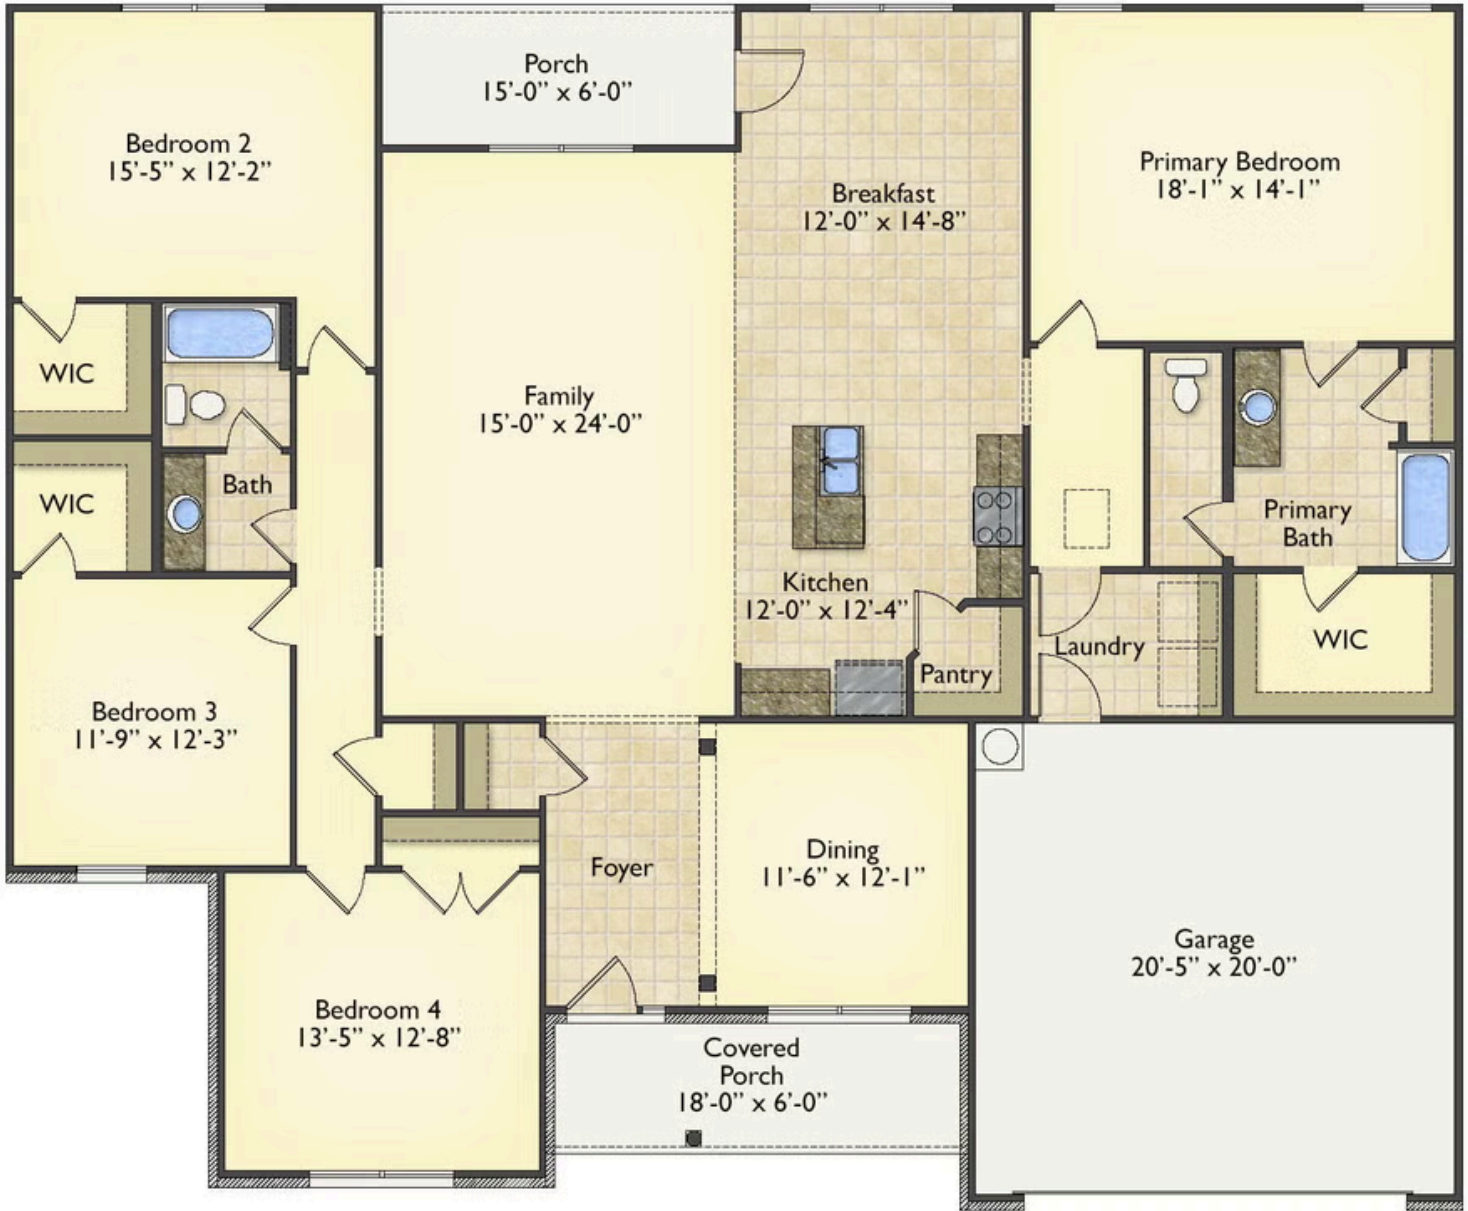

Priced From

\$278,990

2 Exterior Styles Available

 2,364+ Sq. Ft.

 4 Bedrooms

 2 Bathrooms

 2 Car Garage

Call the Inglewood home with its stunning and spacious 4 bedroom and 2 bath design. This home is the perfect size for a growing family all while remaining a cozy and relaxing environment for spending the weekends with loved ones. The heart of the home is sure to be the gourmet kitchen beautifully designed to overlook the spacious great room and breakfast room. The Inglewood offers a covered rear porch that could be used for entertaining or for enjoying a quiet evening after dinner. The primary bedroom features a large walk-in closet and primary bath that comes with a tub and separate shower. The optional 4th bedroom can be left as a bedroom or turned into a library, office, or even a playroom for the kids. There is not a detail overlooked in the Inglewood as it is designed to meet your needs and is customizable to create your own dream home!

Classic

Craftsman

All square footage is approximate. Renderings are artist's conceptions and may vary slightly from the actual home. Homes may be built in reverse of plans shown, depending on site conditions. Minor architectural changes may be made occasionally at the option of the builder. Please contact your Sales Consultant for details.