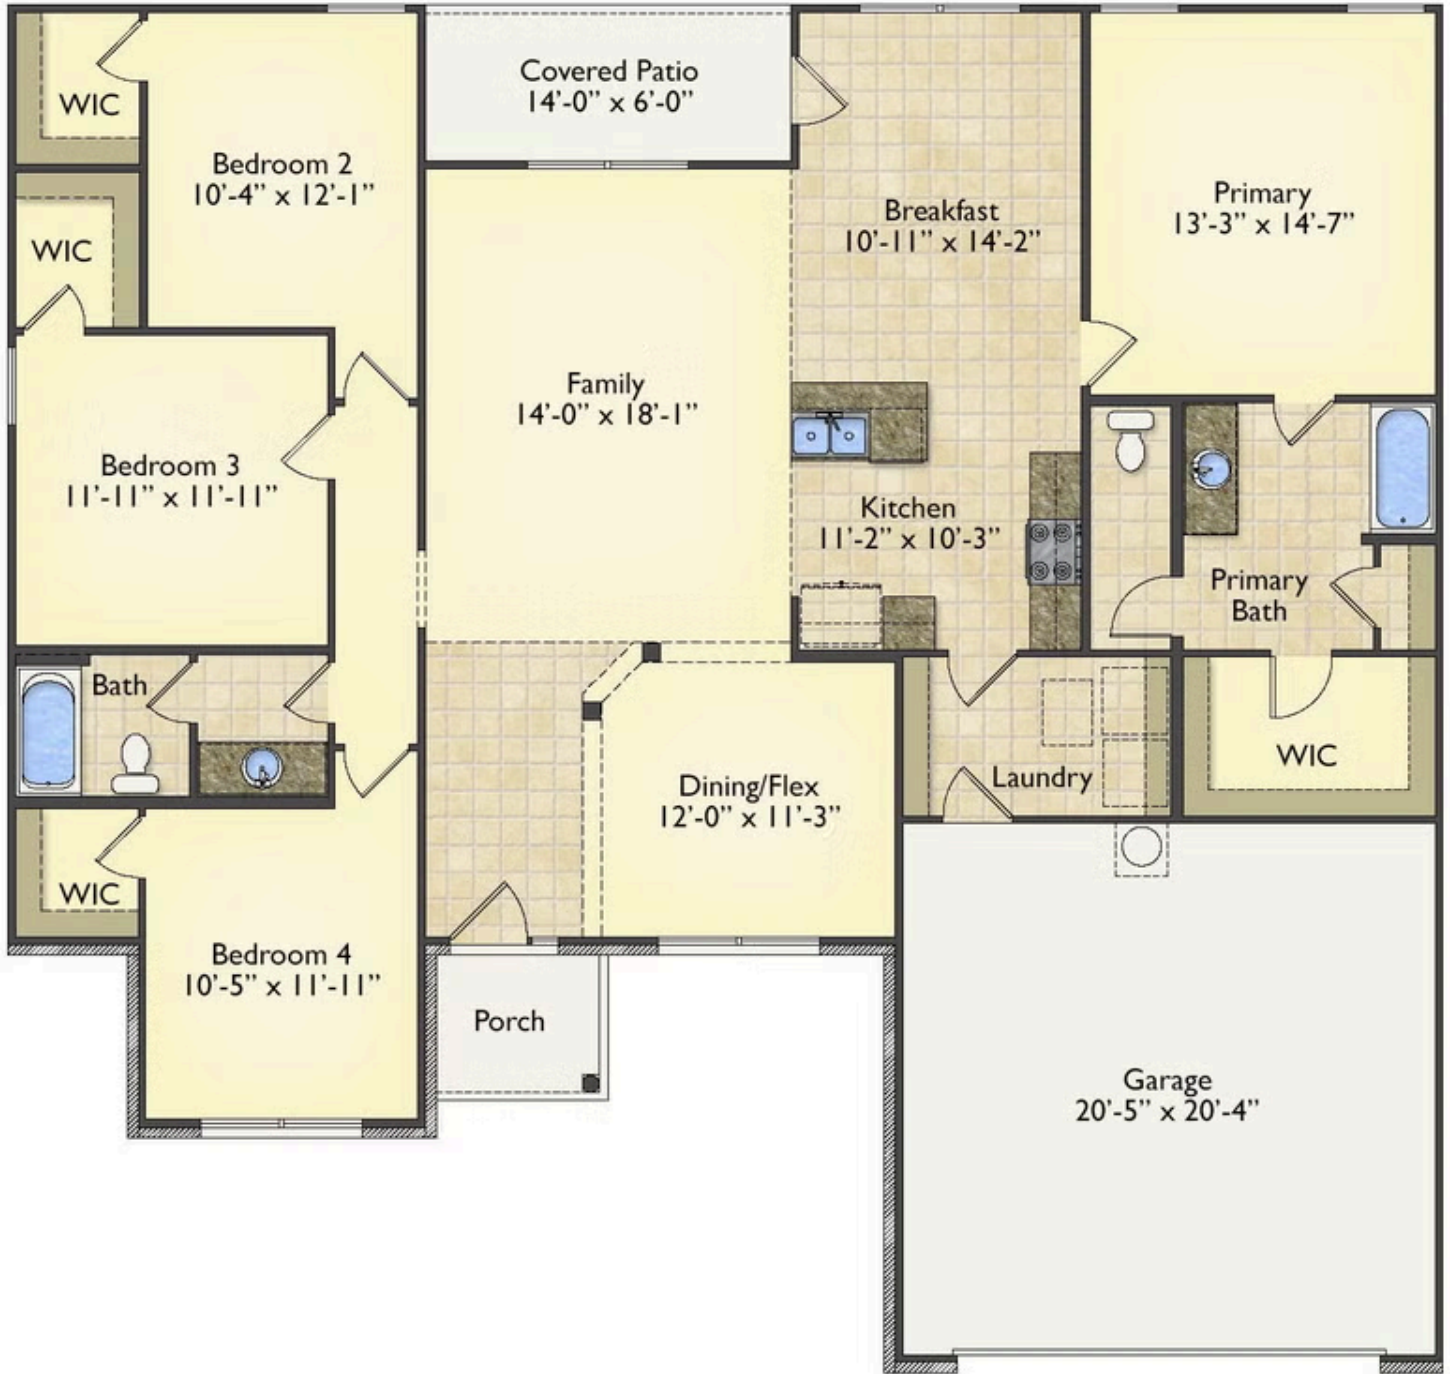

# \$236,990

3 Exterior Styles Available

 1,877+ Sq. Ft.

 4 Bedrooms

 2 Bathrooms

 2 Car Garage

The Richfield has something for everyone! This lovely home offers 4 bedrooms and 2 baths with endless options to create your dream home. The openness of the Kitchen with large island, breakfast nook, and family room was specifically designed to keep everyone together. Savor relaxed yet special meals in your formal dining room or reinvent the space into a 5th bedroom for those out of town guests. The master retreat complete with a walk in closet is secluded from the other three bedrooms for privacy. A shortage of storage space is a problem of the past with walk in closets in each of the 4 bedrooms in this home. A covered front porch, 2 car garage, and separate laundry room are just a few of the reasons to make the Richfield your very own dream home.

Classic

Craftsman

Farmhouse

All square footage is approximate. Renderings are artist's conceptions and may vary slightly from the actual home. Homes may be built in reverse of plans shown, depending on site conditions. Minor architectural changes may be made occasionally at the option of the builder. Please contact your Sales Consultant for details.