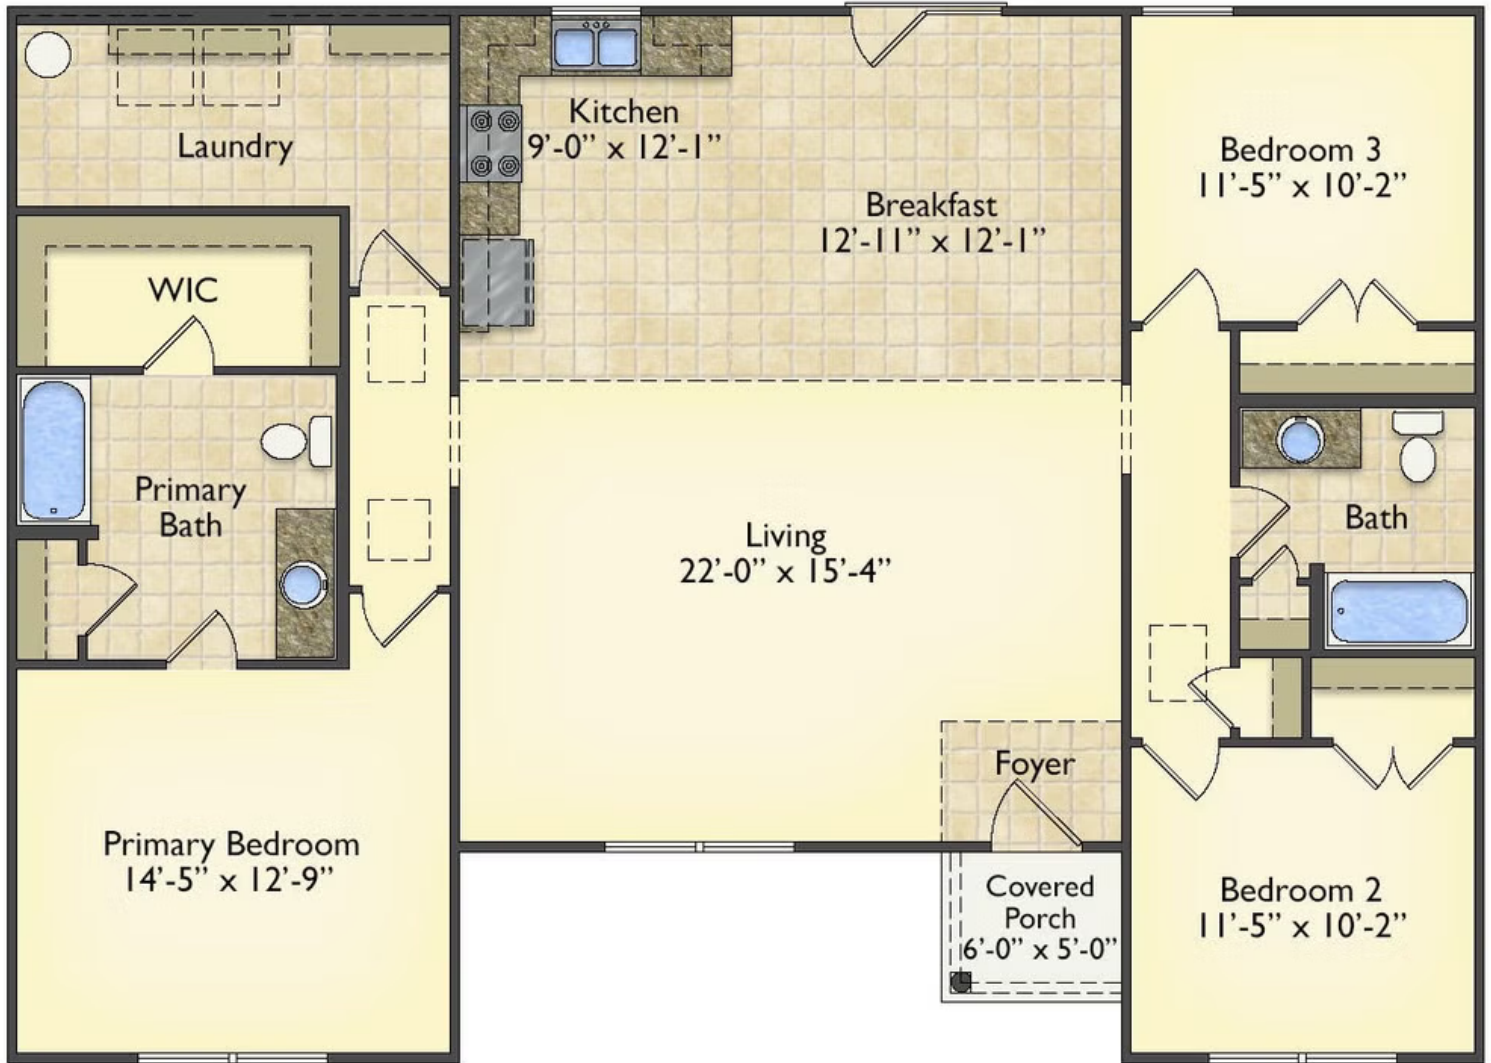

Priced From

\$182,990

3 Exterior Styles Available

 1,561+ Sq. Ft.

 3 Bedrooms

 2 Bathrooms

This beautiful home features a spacious and open layout that's perfect for families and those who love to entertain. With three cozy bedrooms and two bathrooms, you'll have plenty of space to relax and unwind after a long day. The open design seamlessly connects the family room with the kitchen, creating a warm and inviting atmosphere that's perfect for gathering with loved ones.

Whether you're hosting a family dinner or just hanging out with friends, this floor plan is perfect for you. You can customize the Pinehurst to meet your needs and create the home of your dream!

Classic

Craftsman

Farmhouse

All square footage is approximate. Renderings are artist's conceptions and may vary slightly from the actual home. Homes may be built in reverse of plans shown, depending on site conditions. Minor architectural changes may be made occasionally at the option of the builder. Please contact your Sales Consultant for details.