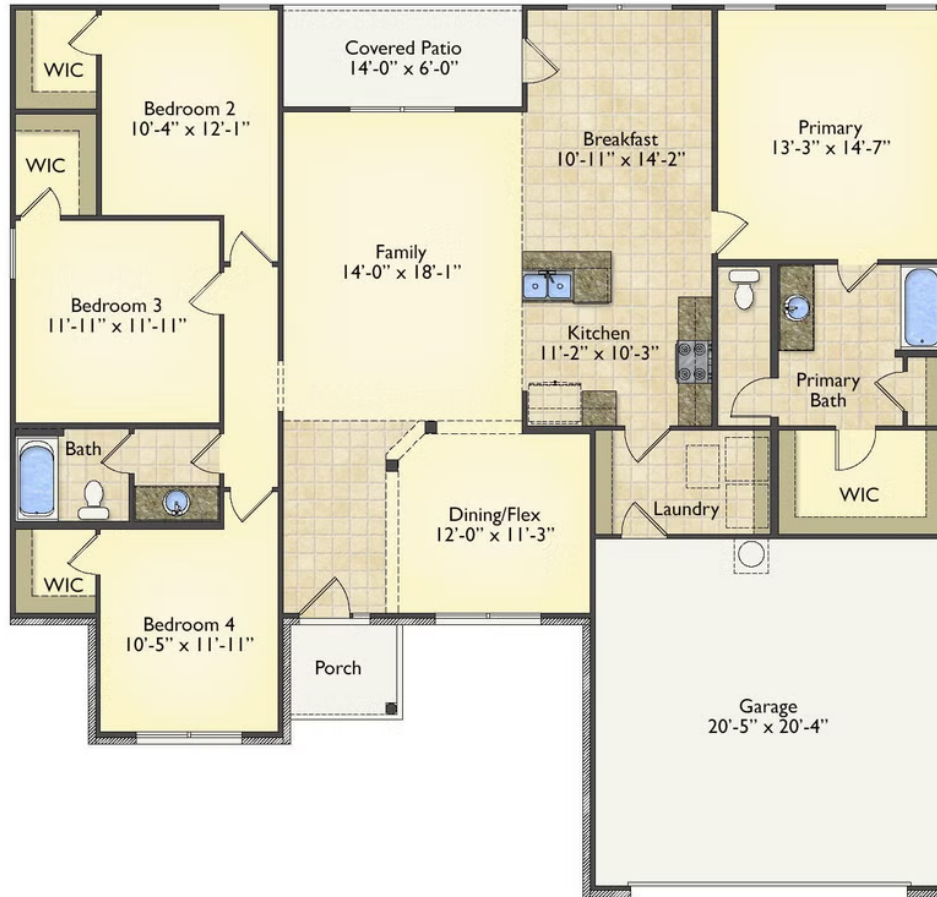

# \$224,990

3 Exterior Styles Available

 1,877+ Sq. Ft.

 4 Bedrooms

 2 Bathrooms

 2 Car Garage

The Richfield has something for everyone! This lovely home offers 4 bedrooms and 2 baths with endless options to create your dream home. The openness of the Kitchen with large island, breakfast nook, and family room was specifically designed to keep everyone together. Savor relaxed yet special meals in your formal dining room or reinvent the space into a 5th bedroom for those out of town guests. The master retreat complete with a walk in closet is secluded from the other three bedrooms for privacy. A shortage of storage space is a problem of the past with walk in closets in each of the 4 bedrooms in this home. A covered front porch, 2 car garage, and separate laundry room are just a few of the reasons to make the Richfield your very own dream home.

Classic

Craftsman

Farmhouse

All square footage is approximate. Renderings are artist's conceptions and may vary slightly from the actual home. Homes may be built in reverse of plans shown, depending on site conditions. Minor architectural changes may be made occasionally at the option of the builder. Please contact your Sales Consultant for details.