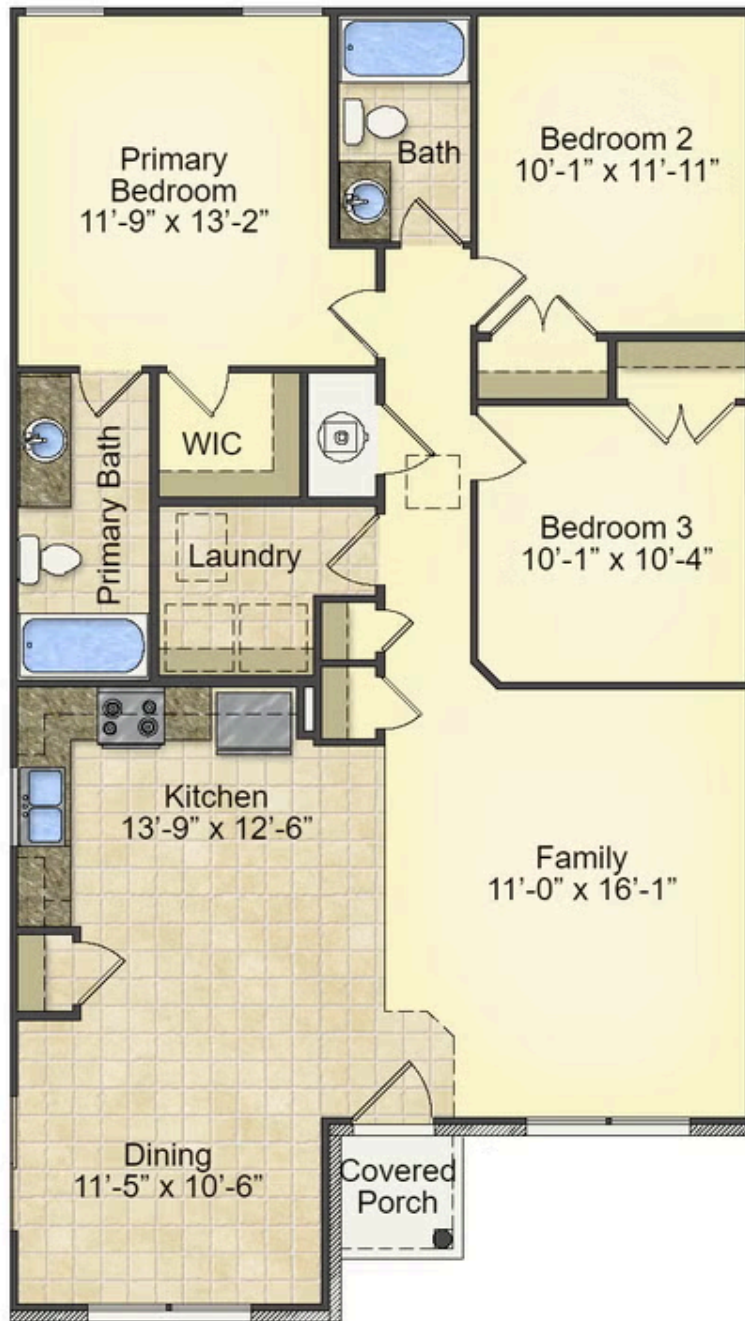

Priced From

**\$158,990****3 Exterior Styles Available** **1,260+ Sq. Ft.** **3 Bedrooms** **2 Bathrooms**

This charming floor plan creates the perfect space for relaxing and watching the game, or hosting an evening with family and loved ones. Just imagine coming home and enjoying a warm summer evening from the comfort of your front porch. The Pine offers 3 bedrooms and 2 bathrooms including a primary suite with a beautiful bathroom and walk-in closet. The spacious great room opens up to the dining room and kitchen with an optional kitchen island that creates the perfect place to spend an evening with the kids or hosting game night with your friends. This floor plan is customizable to meet your needs and fulfill all your dreams.

Classic

Craftsman

Farmhouse

All square footage is approximate. Renderings are artist's conceptions and may vary slightly from the actual home. Homes may be built in reverse of plans shown, depending on site conditions. Minor architectural changes may be made occasionally at the option of the builder. Please contact your Sales Consultant for details.