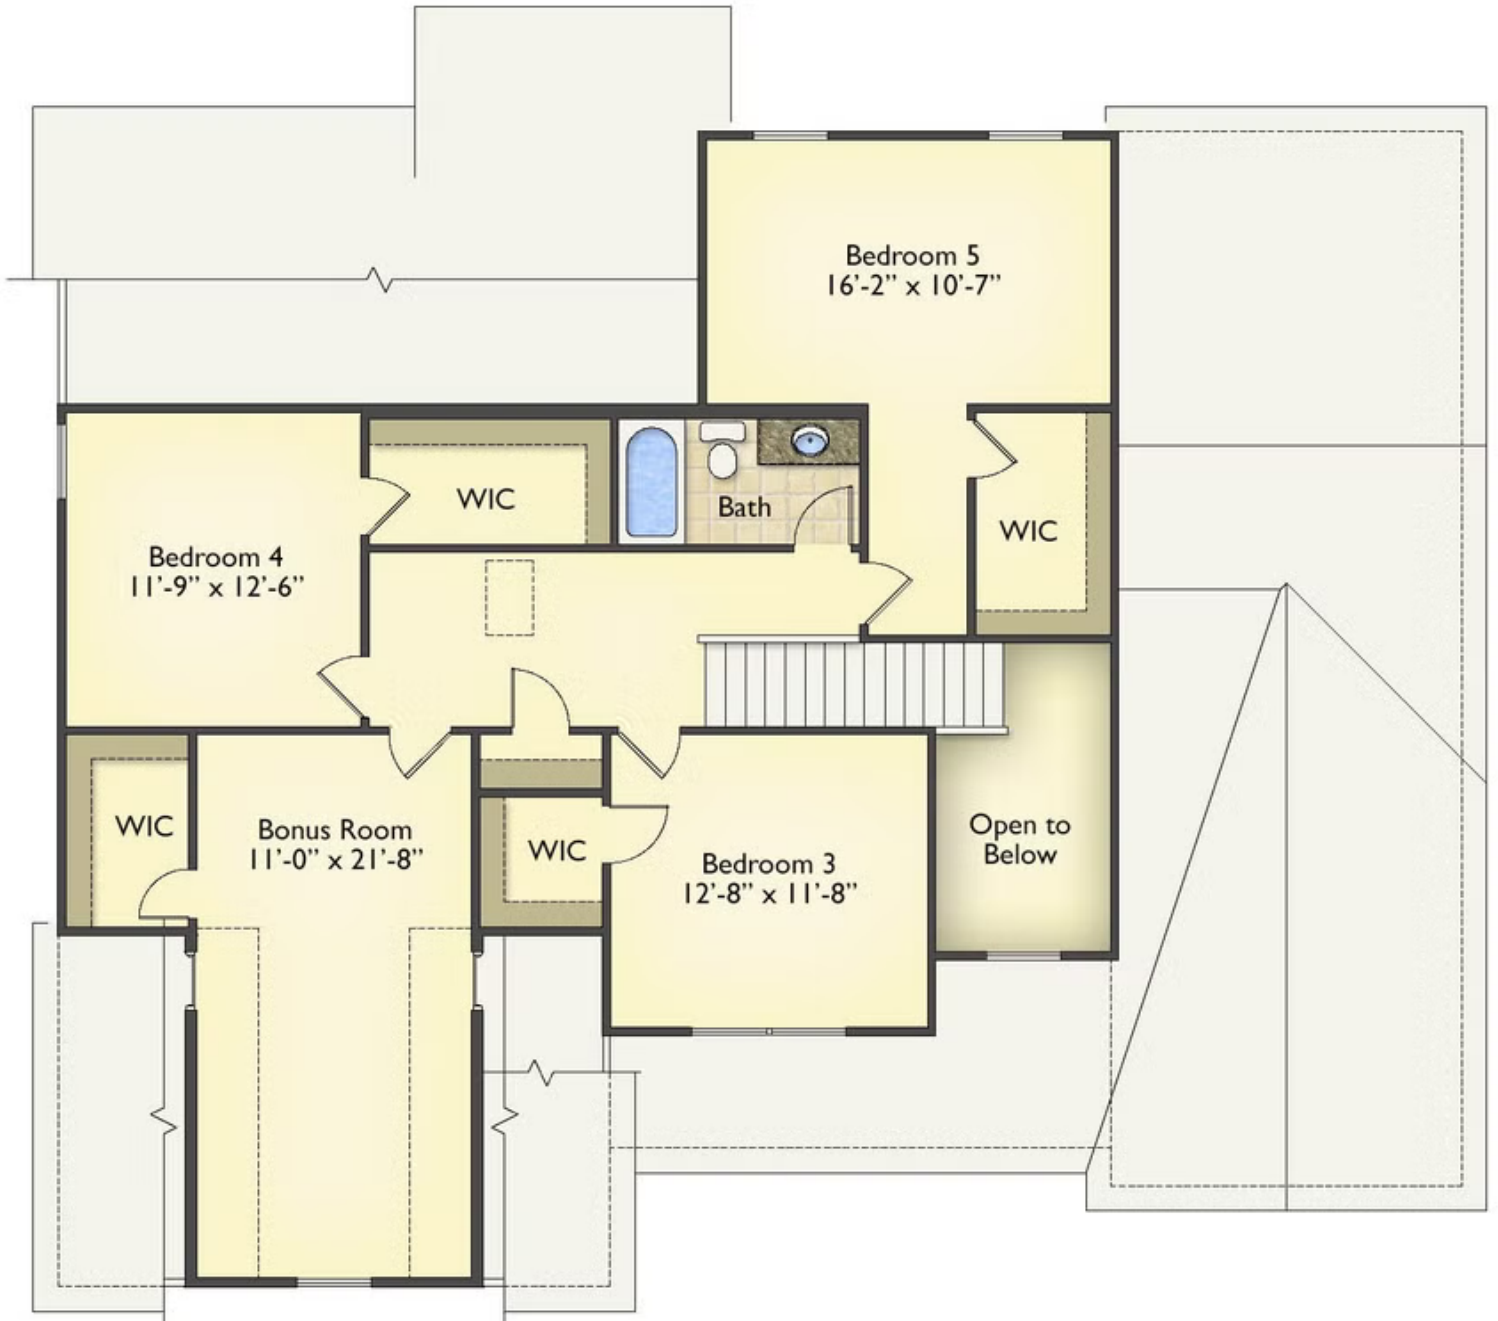

All square footage is approximate. Renderings are artist's conceptions and may vary slightly from the actual home. Homes may be built in reverse of plans shown, depending on site conditions. Minor architectural changes may be made occasionally at the option of the builder. Please contact your Sales Consultant for details.