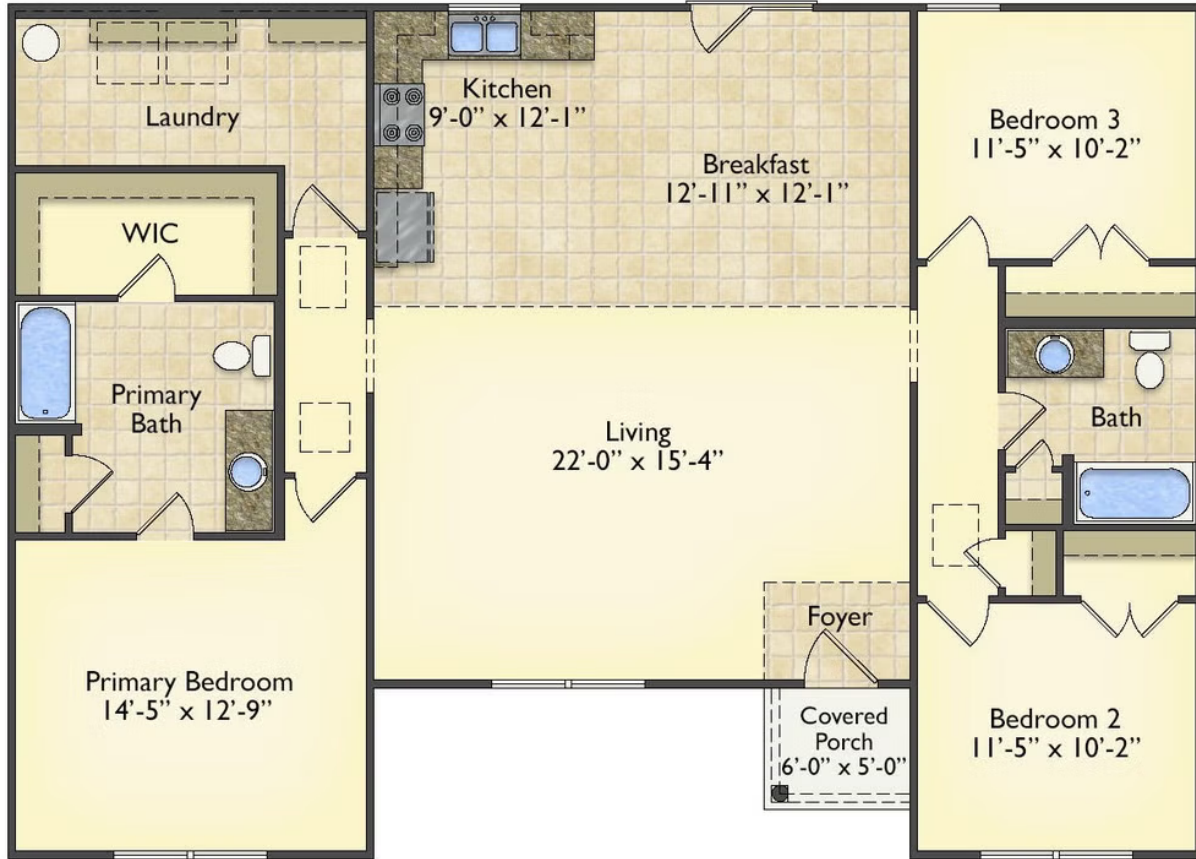

All square footage is approximate. Renderings are artist's conceptions and may vary slightly from the actual home. Homes may be built in reverse of plans shown, depending on site conditions. Minor architectural changes may be made occasionally at the option of the builder. Please contact your Sales Consultant for details.