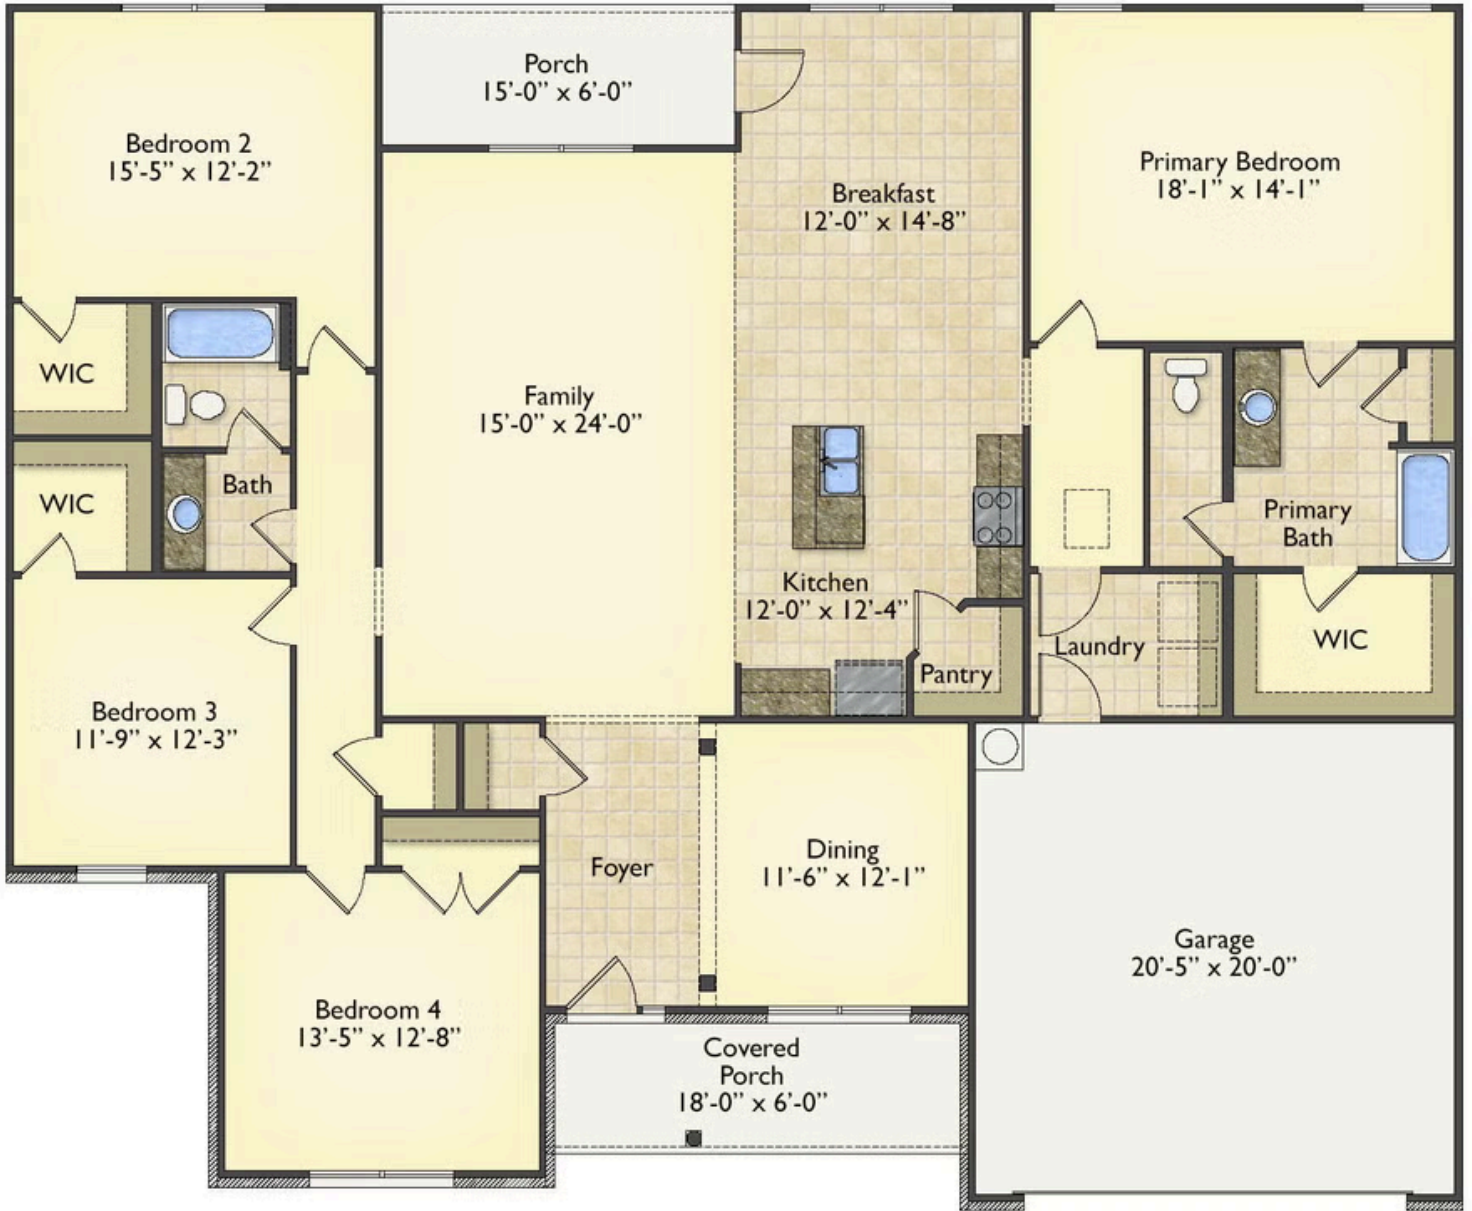

# \$278,990

2 Exterior Styles Available

 2,364+ Sq. Ft.

 4 Bedrooms

 2 Bathrooms

 2 Car Garage

Call the Inglewood home with its stunning and spacious 4 bedroom and 2 bath design. This home is the perfect size for a growing family all while remaining a cozy and relaxing environment for spending the weekends with loved ones. The heart of the home is sure to be the gourmet kitchen beautifully designed to overlook the spacious great room and breakfast room. The Inglewood offers a covered rear porch that could be used for entertaining or for enjoying a quiet evening after dinner. The primary bedroom features a large walk-in closet and primary bath that comes with a tub and separate shower. The optional 4th bedroom can be left as a bedroom or turned into a library, office, or even a playroom for the kids. There is not a detail overlooked in the Inglewood as it is designed to meet your needs and is customizable to create your own dream home!

Classic

Craftsman

All square footage is approximate. Renderings are artist's conceptions and may vary slightly from the actual home. Homes may be built in reverse of plans shown, depending on site conditions. Minor architectural changes may be made occasionally at the option of the builder. Please contact your Sales Consultant for details.