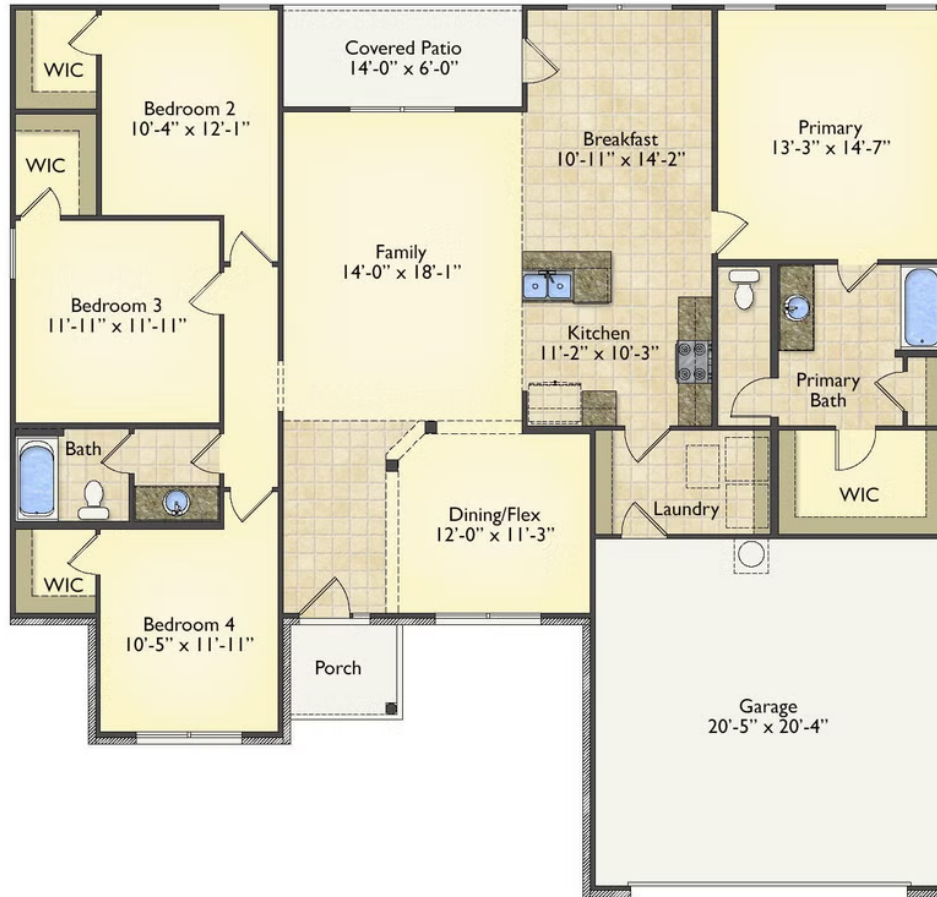

Priced From

\$224,990

3 Exterior Styles Available

 1,877+ Sq. Ft.

 4 Bedrooms

 2 Bathrooms

 2 Car Garage

The Richfield has something for everyone! This lovely home offers 4 bedrooms and 2 baths with endless options to create your dream home. The openness of the Kitchen with large island, breakfast nook, and family room was specifically designed to keep everyone together. Savor relaxed yet special meals in your formal dining room or reinvent the space into a 5th bedroom for those out of town guests. The master retreat complete with a walk in closet is secluded from the other three bedrooms for privacy. A shortage of storage space is a problem of the past with walk in closets in each of the 4 bedrooms in this home. A covered front porch, 2 car garage, and separate laundry room are just a few of the reasons to make the Richfield your very own dream home.

Classic

Craftsman

Farmhouse

All square footage is approximate. Renderings are artist's conceptions and may vary slightly from the actual home. Homes may be built in reverse of plans shown, depending on site conditions. Minor architectural changes may be made occasionally at the option of the builder. Please contact your Sales Consultant for details.