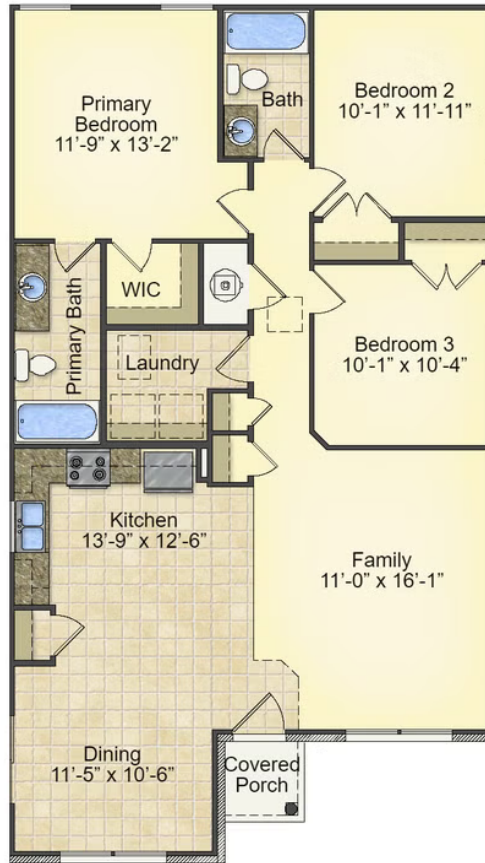

Priced From

**\$165,990****3 Exterior Styles Available** **1,260+ Sq. Ft.** **3 Bedrooms** **2 Bathrooms**

This charming floor plan creates the perfect space for relaxing and watching the game, or hosting an evening with family and loved ones. Just imagine coming home and enjoying a warm summer evening from the comfort of your front porch. The Pine offers 3 bedrooms and 2 bathrooms including a primary suite with a beautiful bathroom and walk-in closet. The spacious great room opens up to the dining room and kitchen with an optional kitchen island that creates the perfect place to spend an evening with the kids or hosting game night with your friends. This floor plan is customizable to meet your needs and fulfill all your dreams.

Classic

Craftsman

Farmhouse

All square footage is approximate. Renderings are artist's conceptions and may vary slightly from the actual home. Homes may be built in reverse of plans shown, depending on site conditions. Minor architectural changes may be made occasionally at the option of the builder. Please contact your Sales Consultant for details.