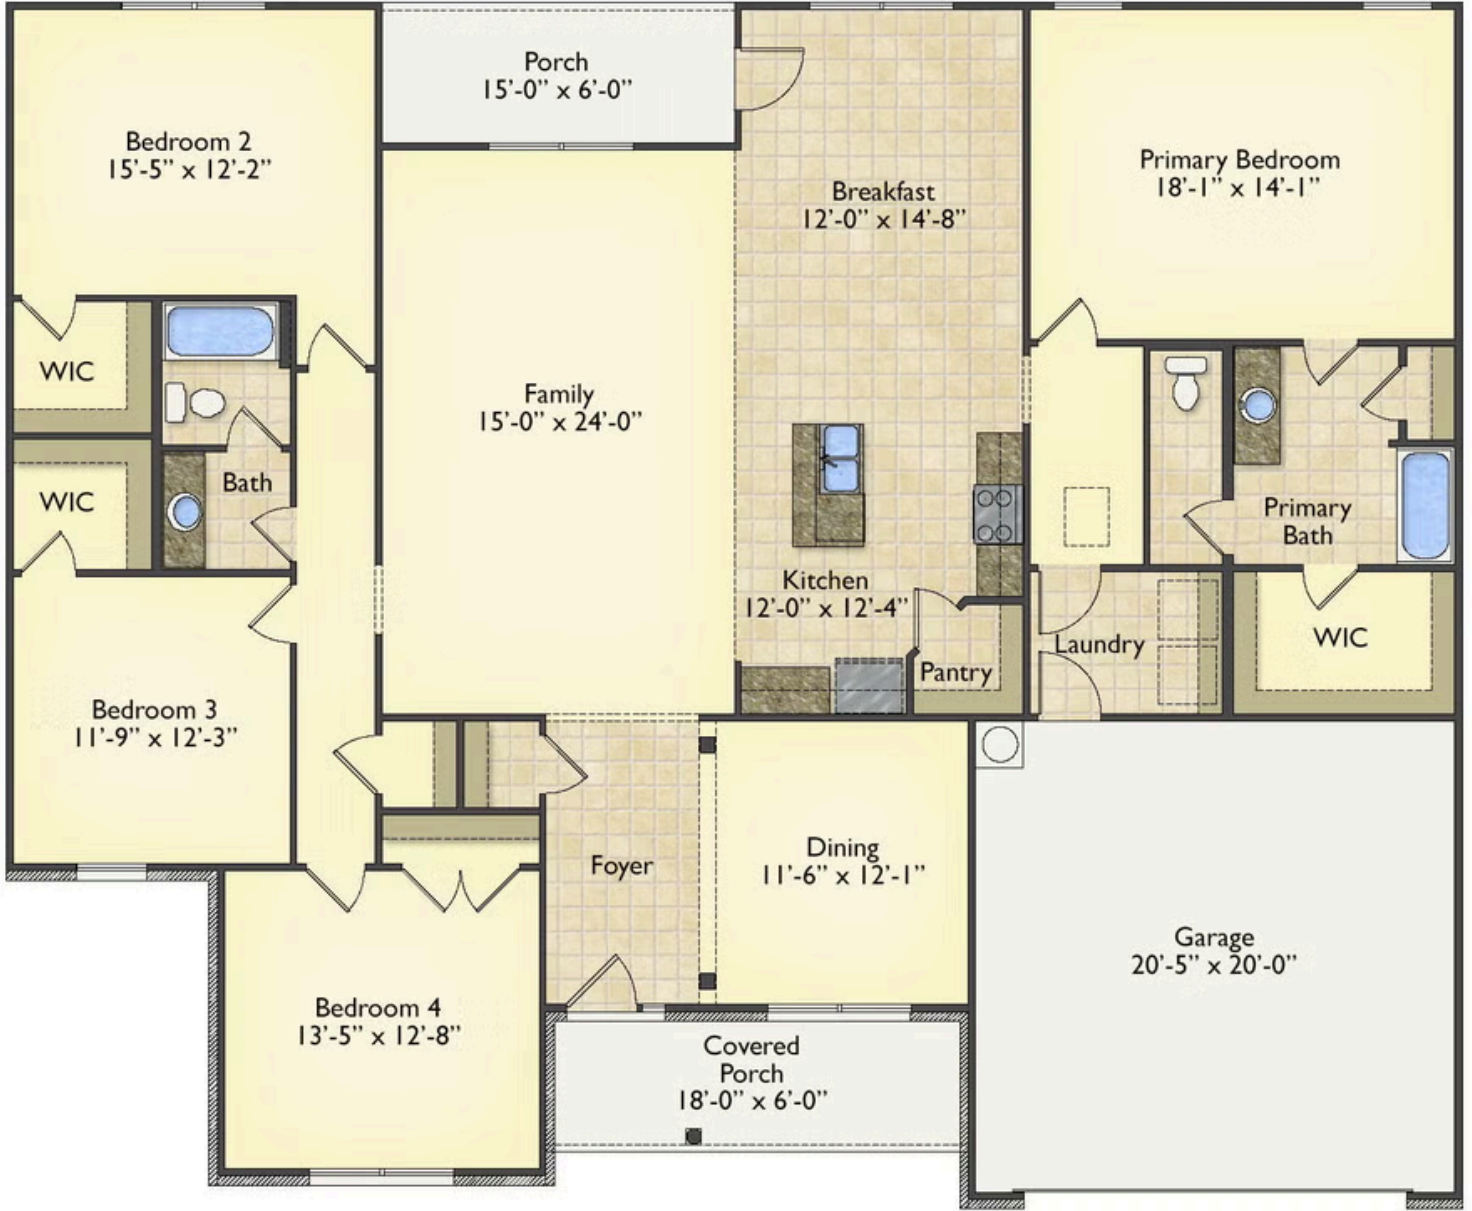

Priced From

\$278,990

2 Exterior Styles Available

 2,364+ Sq. Ft.

 4 Bedrooms

 2 Bathrooms

 2 Car Garage

Call the Inglewood home with its stunning and spacious 4 bedroom and 2 bath design. This home is the perfect size for a growing family all while remaining a cozy and relaxing environment for spending the weekends with loved ones. The heart of the home is sure to be the gourmet kitchen beautifully designed to overlook the spacious great room and breakfast room. The Inglewood offers a covered rear porch that could be used for entertaining or for enjoying a quiet evening after dinner. The primary bedroom features a large walk-in closet and primary bath that comes with a tub and separate shower. The optional 4th bedroom can be left as a bedroom or turned into a library, office, or even a playroom for the kids. There is not a detail overlooked in the Inglewood as it is designed to meet your needs and is customizable to create your own dream home!

Classic

Craftsman

All square footage is approximate. Renderings are artist's conceptions and may vary slightly from the actual home. Homes may be built in reverse of plans shown, depending on site conditions. Minor architectural changes may be made occasionally at the option of the builder. Please contact your Sales Consultant for details.