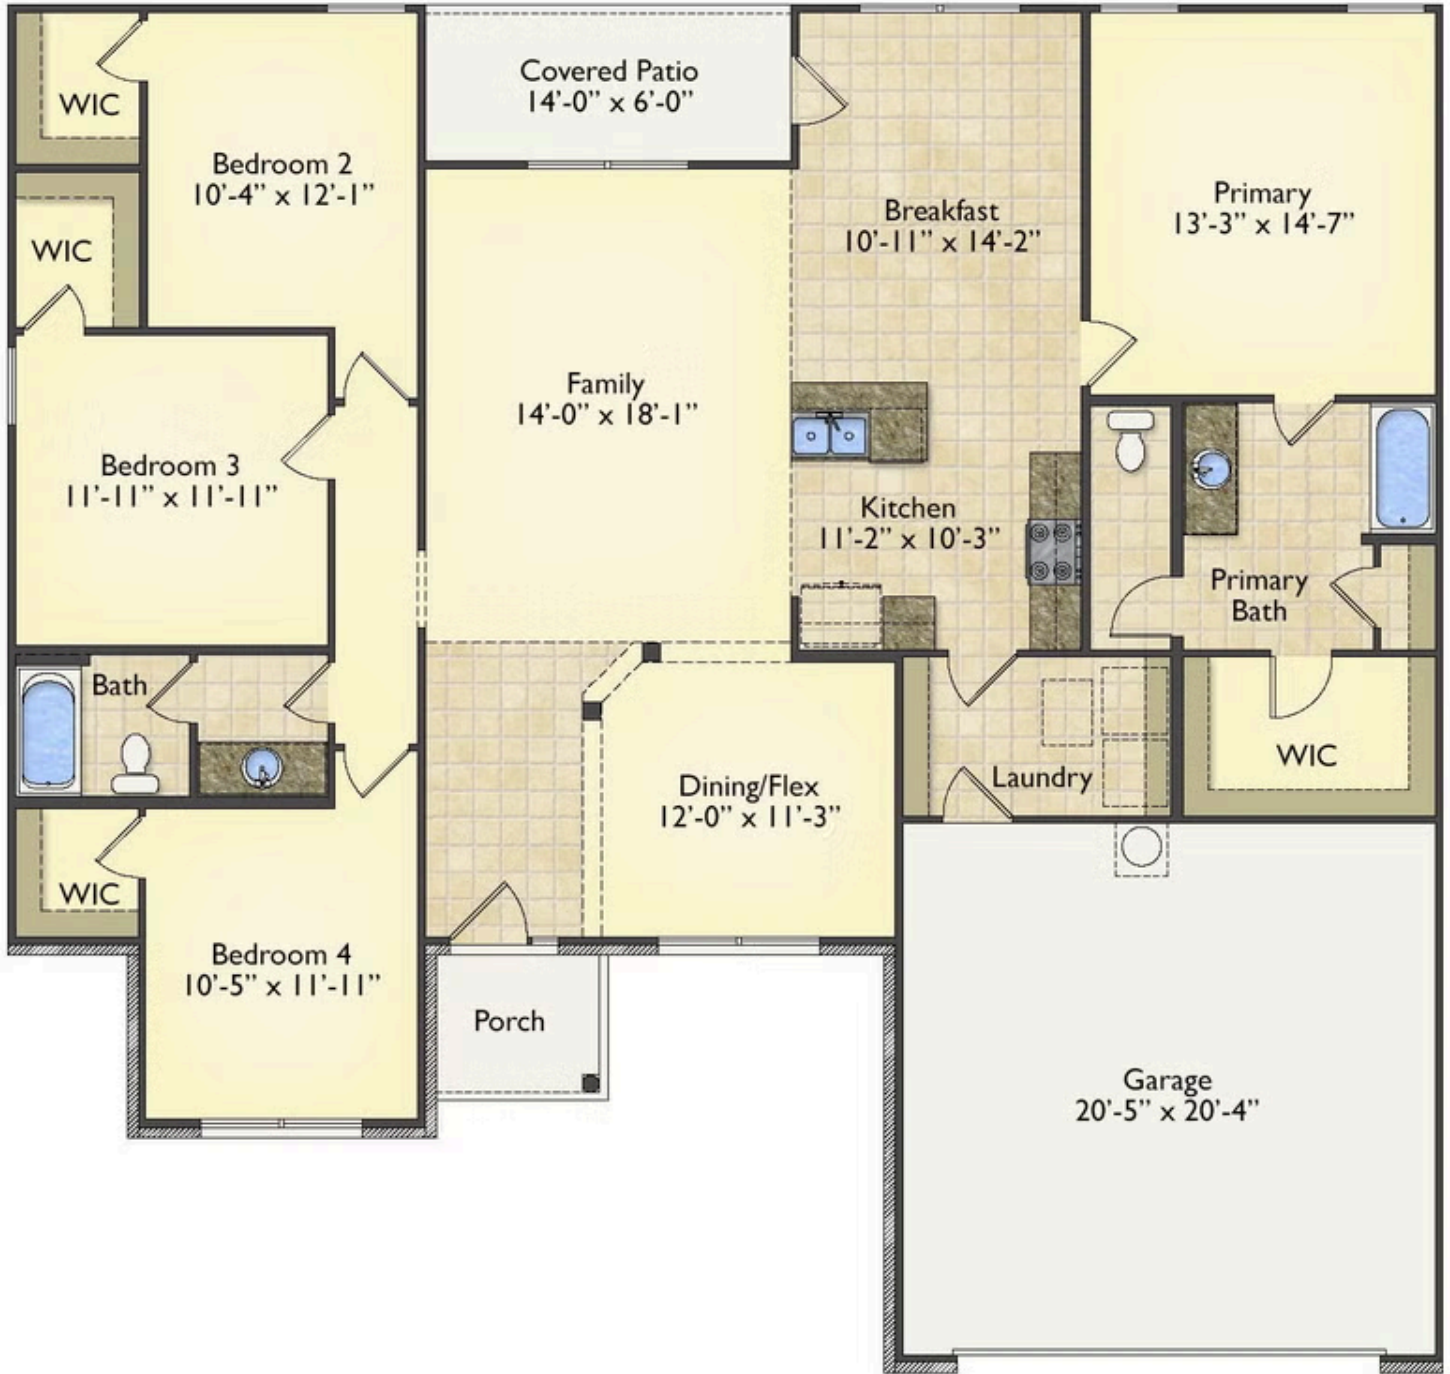

# \$224,990

3 Exterior Styles Available

 1,877+ Sq. Ft.

 4 Bedrooms

 2 Bathrooms

 2 Car Garage

The Richfield has something for everyone! This lovely home offers 4 bedrooms and 2 baths with endless options to create your dream home. The openness of the Kitchen with large island, breakfast nook, and family room was specifically designed to keep everyone together. Savor relaxed yet special meals in your formal dining room or reinvent the space into a 5th bedroom for those out of town guests. The master retreat complete with a walk in closet is secluded from the other three bedrooms for privacy. A shortage of storage space is a problem of the past with walk in closets in each of the 4 bedrooms in this home. A covered front porch, 2 car garage, and separate laundry room are just a few of the reasons to make the Richfield your very own dream home.

Classic

Craftsman

Farmhouse

All square footage is approximate. Renderings are artist's conceptions and may vary slightly from the actual home. Homes may be built in reverse of plans shown, depending on site conditions. Minor architectural changes may be made occasionally at the option of the builder. Please contact your Sales Consultant for details.