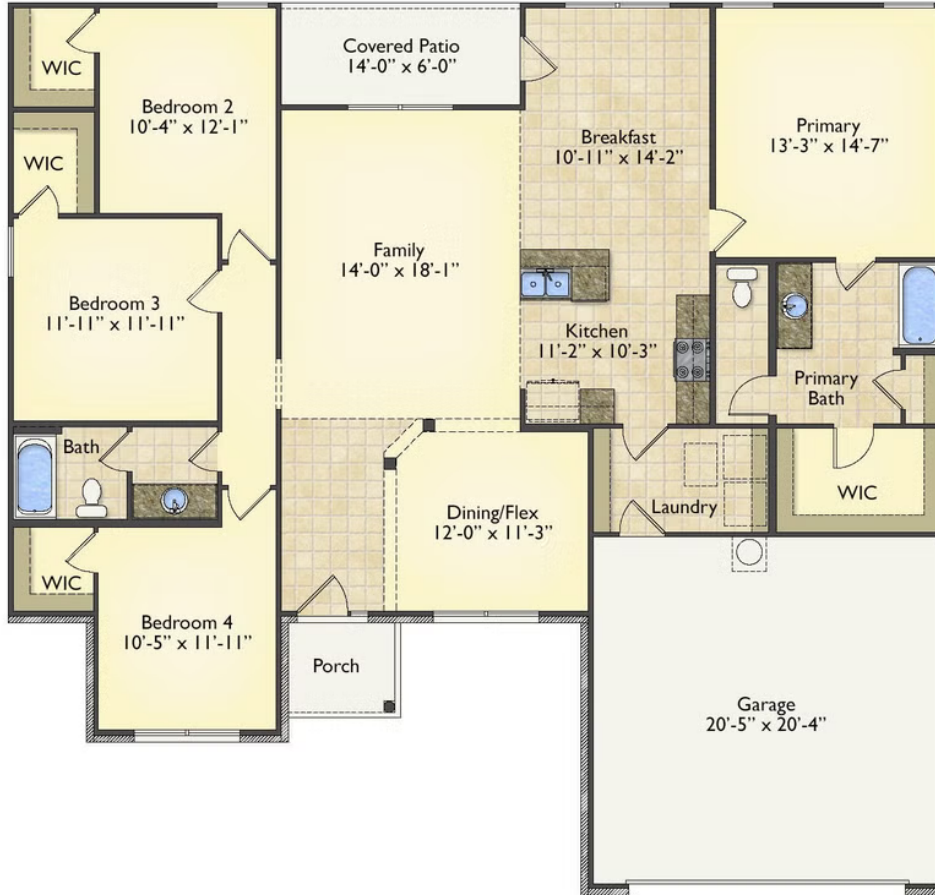

Priced From

\$224,990

3 Exterior Styles Available

 1,877+ Sq. Ft.

 4 Bedrooms

 2 Bathrooms

 2 Car Garage

The Richfield has something for everyone! This lovely home offers 4 bedrooms and 2 baths with endless options to create your dream home. The openness of the Kitchen with large island, breakfast nook, and family room was specifically designed to keep everyone together. Savor relaxed yet special meals in your formal dining room or reinvent the space into a 5th bedroom for those out of town guests. The master retreat complete with a walk in closet is secluded from the other three bedrooms for privacy. A shortage of storage space is a problem of the past with walk in closets in each of the 4 bedrooms in this home. A covered front porch, 2 car garage, and separate laundry room are just a few of the reasons to make the Richfield your very own dream home.

Classic

Craftsman

Farmhouse

All square footage is approximate. Renderings are artist's conceptions and may vary slightly from the actual home. Homes may be built in reverse of plans shown, depending on site conditions. Minor architectural changes may be made occasionally at the option of the builder. Please contact your Sales Consultant for details.