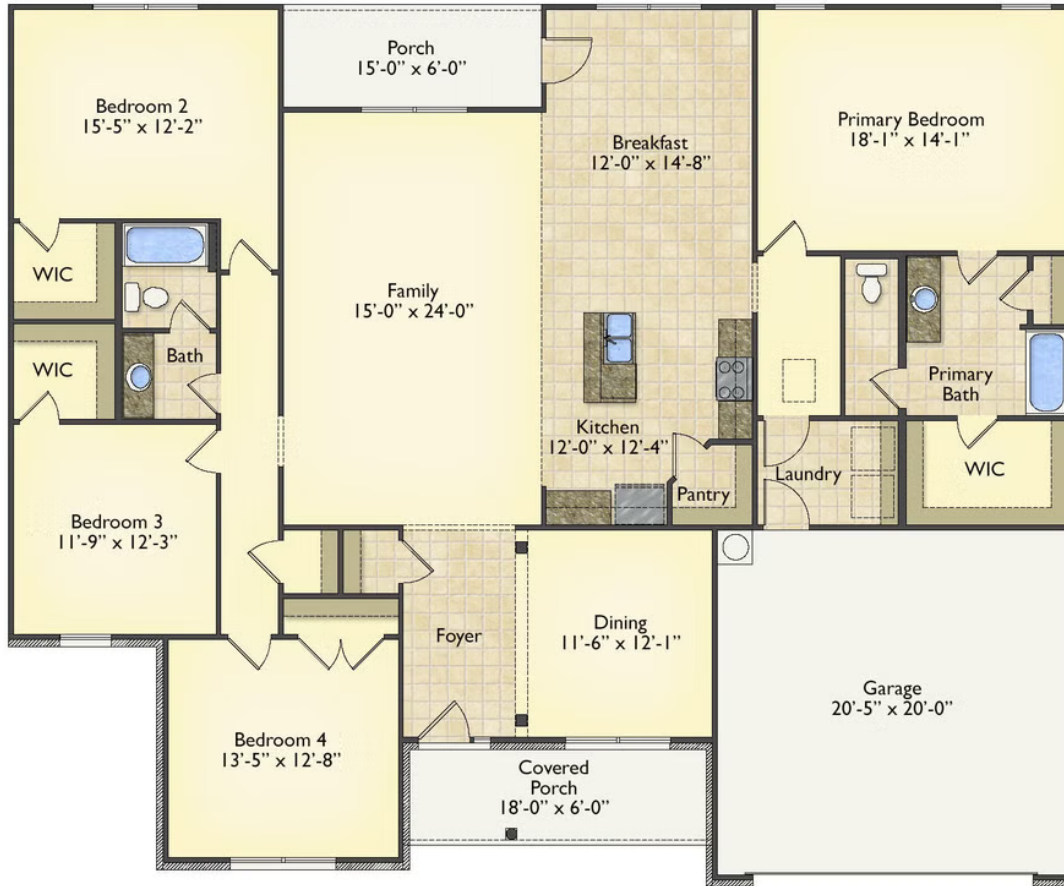

Priced From

\$269,990

2 Exterior Styles Available

 2,364+ Sq. Ft.

 4 Bedrooms

 2 Bathrooms

 2 Car Garage

Call the Inglewood home with its stunning and spacious 4 bedroom and 2 bath design. This home is the perfect size for a growing family all while remaining a cozy and relaxing environment for spending the weekends with loved ones. The heart of the home is sure to be the gourmet kitchen beautifully designed to overlook the spacious great room and breakfast room. The Inglewood offers a covered rear porch that could be used for entertaining or for enjoying a quiet evening after dinner. The primary bedroom features a large walk-in closet and primary bath that comes with a tub and separate shower. The optional 4th bedroom can be left as a bedroom or turned into a library, office, or even a playroom for the kids. There is not a detail overlooked in the Inglewood as it is designed to meet your needs and is customizable to create your own dream home!

Classic

Craftsman

All square footage is approximate. Renderings are artist's conceptions and may vary slightly from the actual home. Homes may be built in reverse of plans shown, depending on site conditions. Minor architectural changes may be made occasionally at the option of the builder. Please contact your Sales Consultant for details.