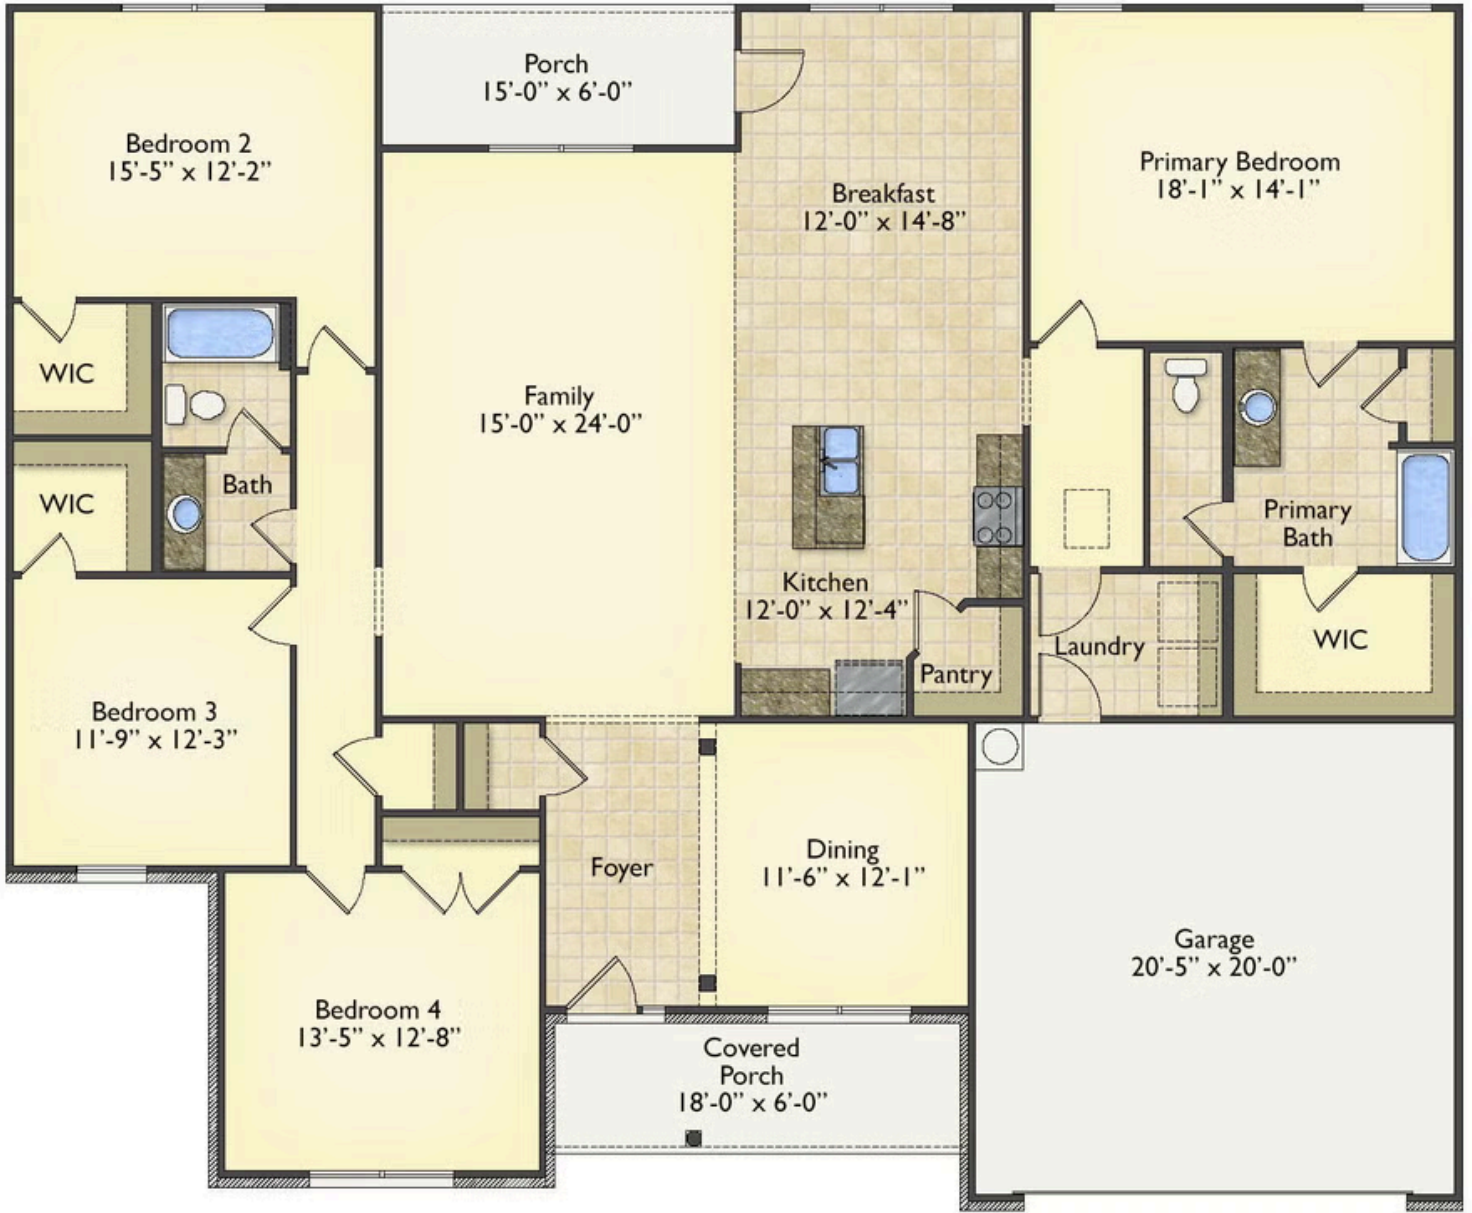

Priced From

\$278,990

2 Exterior Styles Available

 2,364+ Sq. Ft.

 4 Bedrooms

 2 Bathrooms

 2 Car Garage

Call the Inglewood home with its stunning and spacious 4 bedroom and 2 bath design. This home is the perfect size for a growing family all while remaining a cozy and relaxing environment for spending the weekends with loved ones. The heart of the home is sure to be the gourmet kitchen beautifully designed to overlook the spacious great room and breakfast room. The Inglewood offers a covered rear porch that could be used for entertaining or for enjoying a quiet evening after dinner. The primary bedroom features a large walk-in closet and primary bath that comes with a tub and separate shower. The optional 4th bedroom can be left as a bedroom or turned into a library, office, or even a playroom for the kids. There is not a detail overlooked in the Inglewood as it is designed to meet your needs and is customizable to create your own dream home!

Classic

Craftsman

All square footage is approximate. Renderings are artist's conceptions and may vary slightly from the actual home. Homes may be built in reverse of plans shown, depending on site conditions. Minor architectural changes may be made occasionally at the option of the builder. Please contact your Sales Consultant for details.