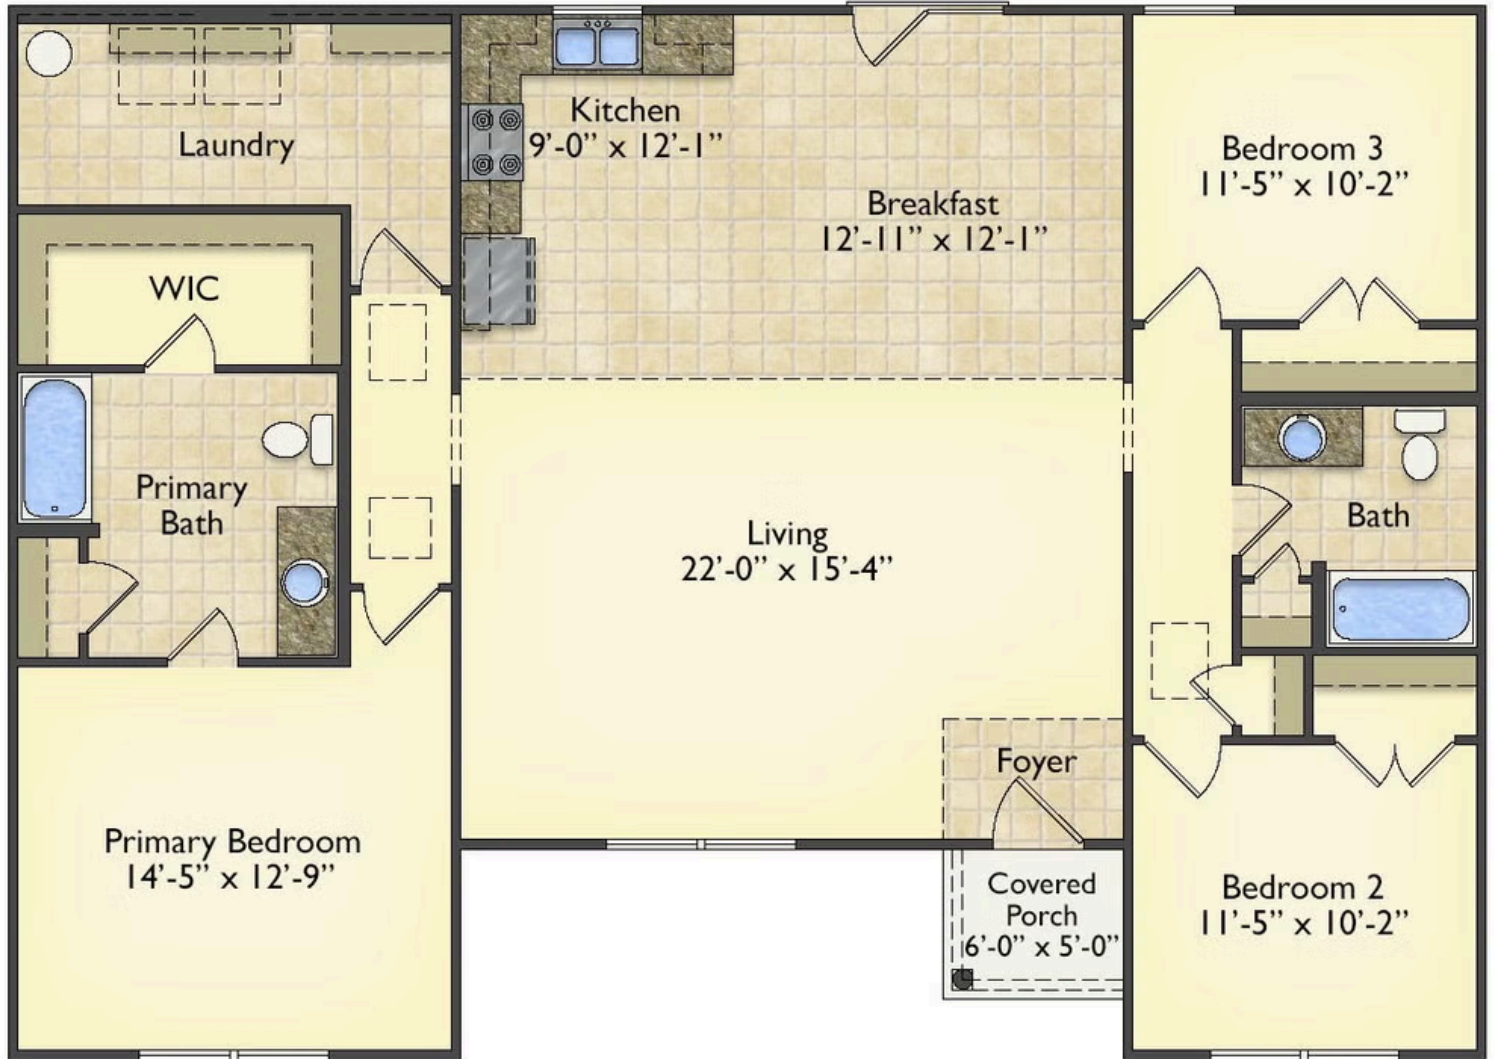

Priced From

\$174,990

3 Exterior Styles Available

 **1,561+ Sq. Ft.**

 **3 Bedrooms**

 **2 Bathrooms**

This beautiful home features a spacious and open layout that's perfect for families and those who love to entertain. With three cozy bedrooms and two bathrooms, you'll have plenty of space to relax and unwind after a long day. The open design seamlessly connects the family room with the kitchen, creating a warm and inviting atmosphere that's perfect for gathering with loved ones.

Whether you're hosting a family dinner or just hanging out with friends, this floor plan is perfect for you. You can customize the Pinehurst to meet your needs and create the home of your dream!

Classic

Craftsman

Farmhouse

All square footage is approximate. Renderings are artist's conceptions and may vary slightly from the actual home. Homes may be built in reverse of plans shown, depending on site conditions. Minor architectural changes may be made occasionally at the option of the builder. Please contact your Sales Consultant for details.