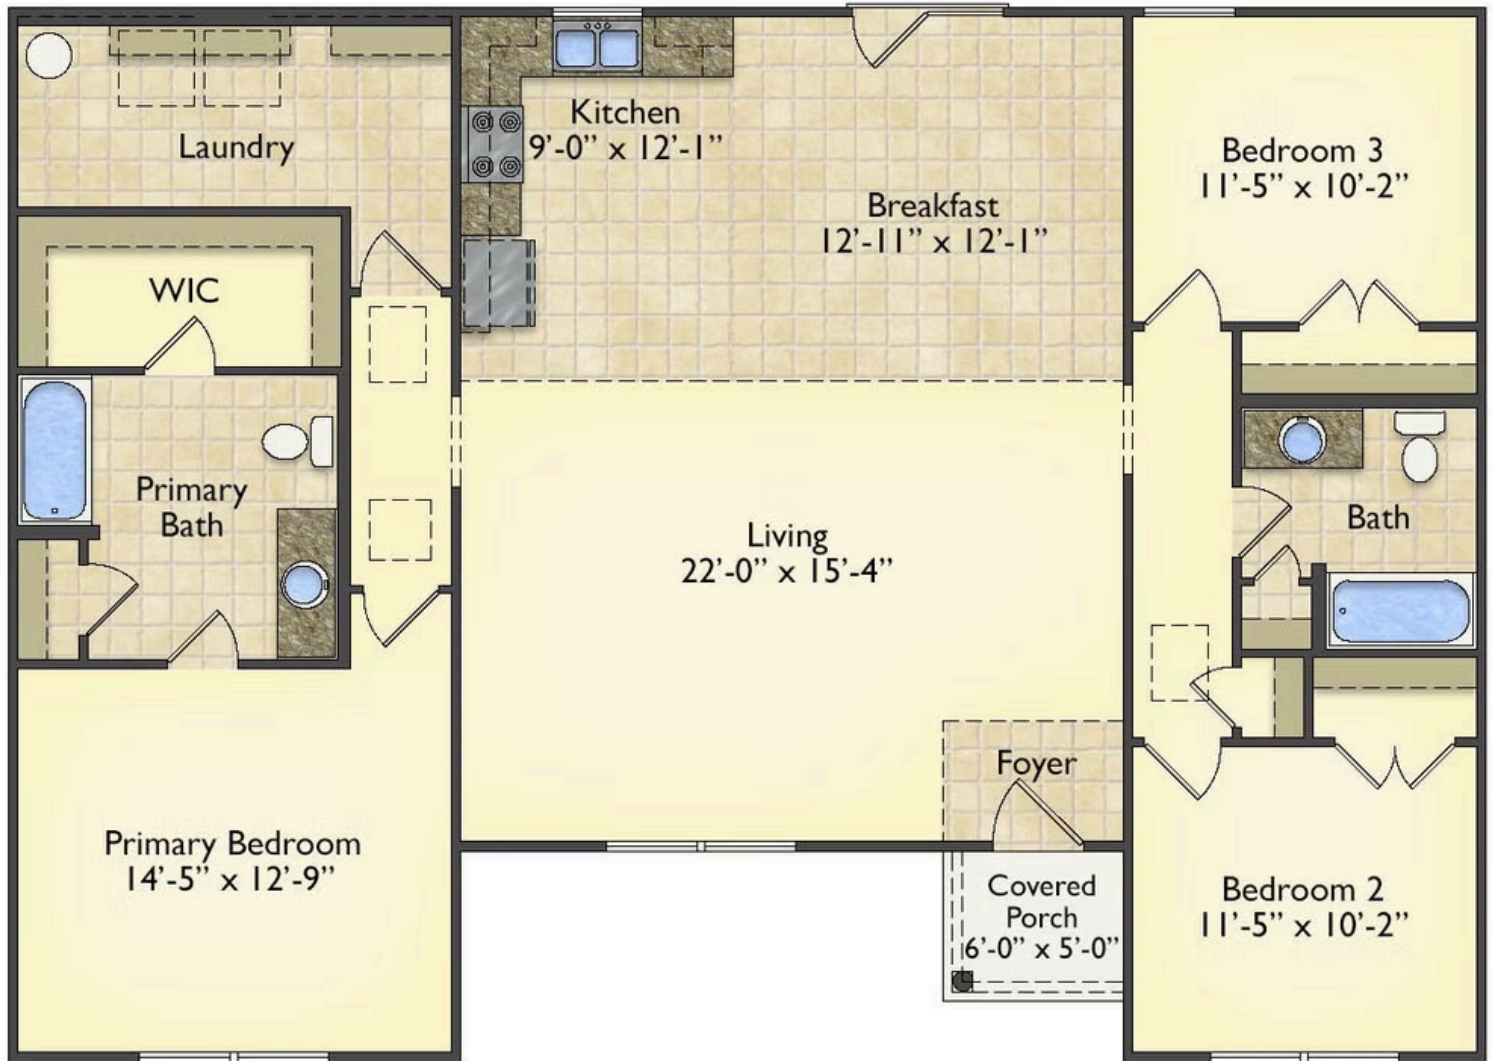

All square footage is approximate. Renderings are artist's conceptions and may vary slightly from the actual home. Homes may be built in reverse of plans shown, depending on site conditions. Minor architectural changes may be made occasionally at the option of the builder. Please contact your Sales Consultant for details.