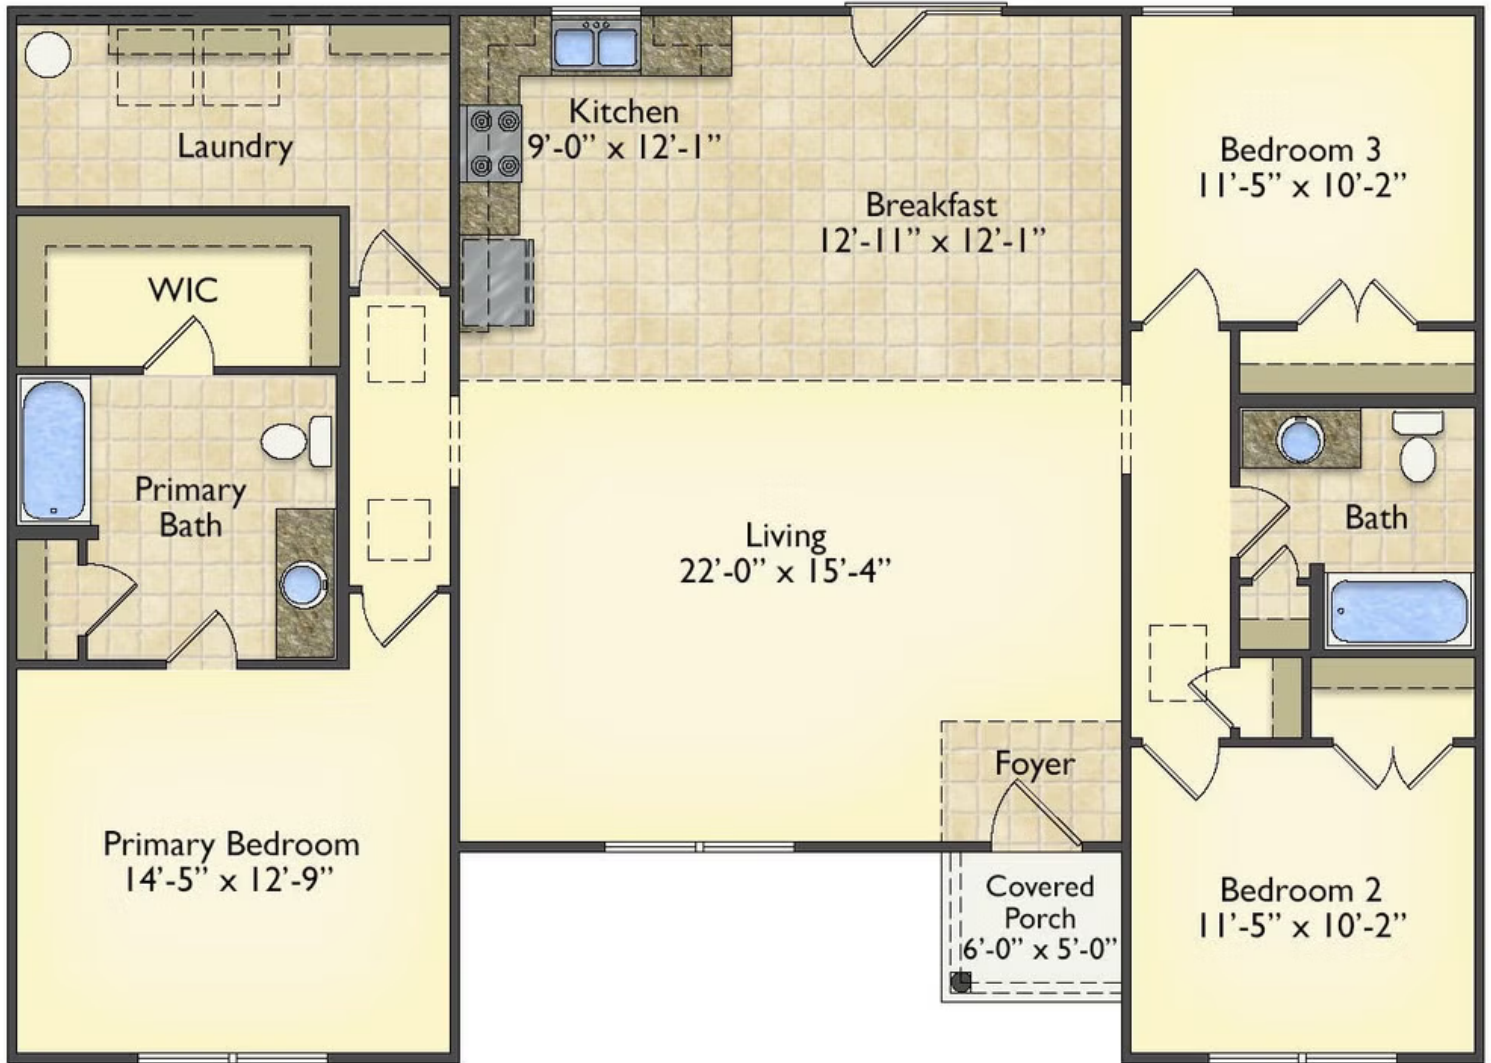

Priced From

\$182,990

3 Exterior Styles Available

 **1,561+ Sq. Ft.**

 **3 Bedrooms**

 **2 Bathrooms**

This beautiful home features a spacious and open layout that's perfect for families and those who love to entertain. With three cozy bedrooms and two bathrooms, you'll have plenty of space to relax and unwind after a long day. The open design seamlessly connects the family room with the kitchen, creating a warm and inviting atmosphere that's perfect for gathering with loved ones.

Whether you're hosting a family dinner or just hanging out with friends, this floor plan is perfect for you. You can customize the Pinehurst to meet your needs and create the home of your dream!

Classic

Craftsman

Farmhouse

All square footage is approximate. Renderings are artist's conceptions and may vary slightly from the actual home. Homes may be built in reverse of plans shown, depending on site conditions. Minor architectural changes may be made occasionally at the option of the builder. Please contact your Sales Consultant for details.