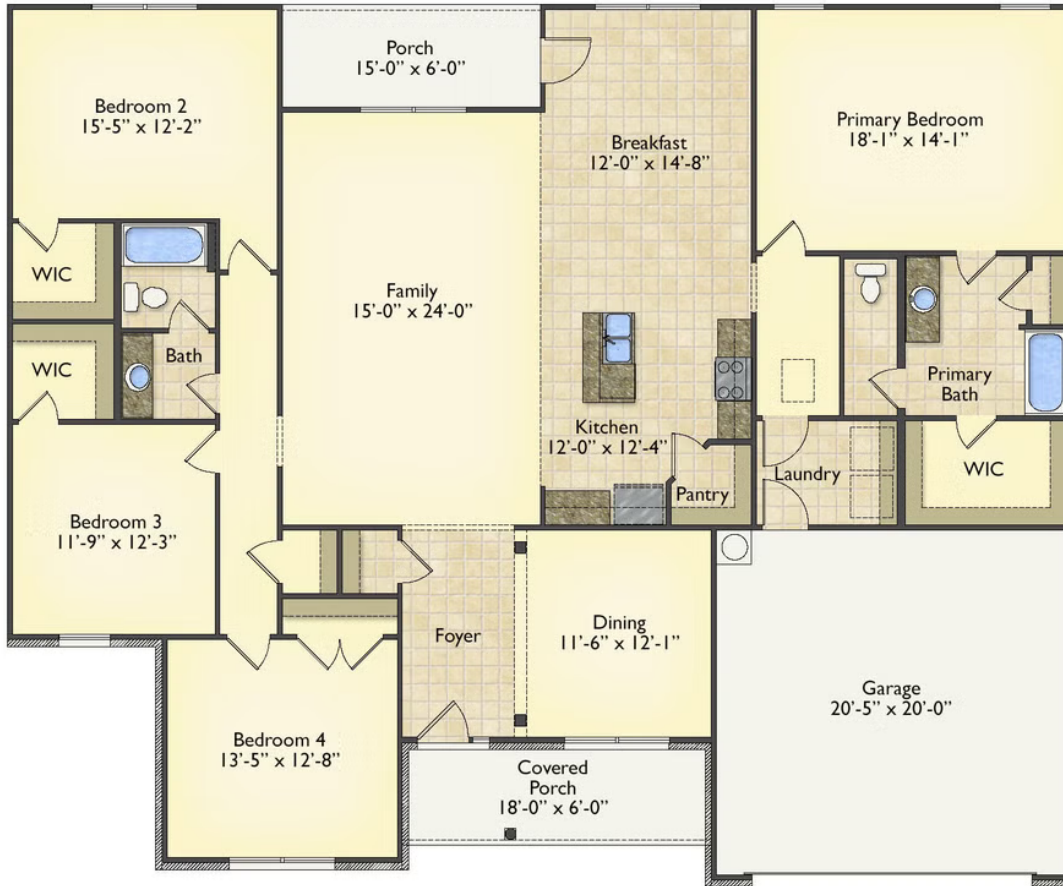

Priced From

\$281,990

2 Exterior Styles Available

 2,364+ Sq. Ft.

 4 Bedrooms

 2 Bathrooms

 2 Car Garage

Call the Inglewood home with its stunning and spacious 4 bedroom and 2 bath design. This home is the perfect size for a growing family all while remaining a cozy and relaxing environment for spending the weekends with loved ones. The heart of the home is sure to be the gourmet kitchen beautifully designed to overlook the spacious great room and breakfast room. The Inglewood offers a covered rear porch that could be used for entertaining or for enjoying a quiet evening after dinner. The primary bedroom features a large walk-in closet and primary bath that comes with a tub and separate shower. The optional 4th bedroom can be left as a bedroom or turned into a library, office, or even a playroom for the kids. There is not a detail overlooked in the Inglewood as it is designed to meet your needs and is customizable to create your own dream home!

Classic

Craftsman

All square footage is approximate. Renderings are artist's conceptions and may vary slightly from the actual home. Homes may be built in reverse of plans shown, depending on site conditions. Minor architectural changes may be made occasionally at the option of the builder. Please contact your Sales Consultant for details.