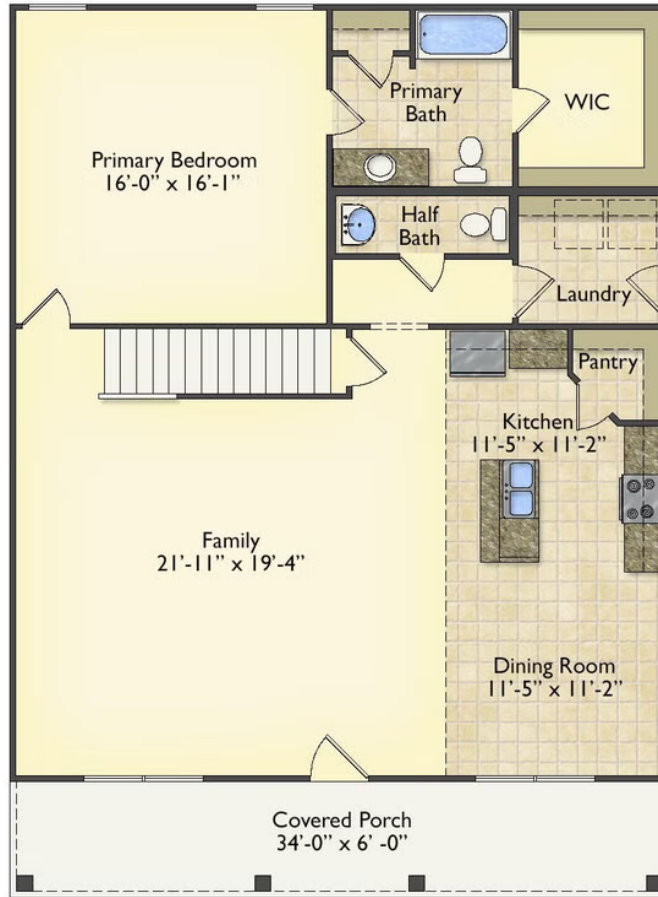

# \$257,990

3 Exterior Styles Available

 1,988+ Sq. Ft.

 3 Bedrooms

 2.5 Bathrooms

The Beaufort is a spectacular plan for those who are looking for elegance and comfort. From the high ceilings and open layout design to the abundance of natural light, no detail has been overlooked in the creation of this stunning home. Everyday life is sure to revolve around the open kitchen, dining, and great room. Here you can gather with loved ones and host guests as you cook up a nice comfort food meal in the large gourmet kitchen with an island is a perfect for gathering family and friends.

The layout extends to the second-floor bonus room which could be used to fit any of your needs, whether you're envisioning a home office, a playroom or a second living area. There is plenty of space for everyone to spread out and relax with three spacious bedrooms and 2.5 baths. At the end of your day, you can retire to your luxe primary suite with your large private bath that includes a

Cabin

Cape Cod

Classic

All square footage is approximate. Renderings are artist's conceptions and may vary slightly from the actual home. Homes may be built in reverse of plans shown, depending on site conditions. Minor architectural changes may be made occasionally at the option of the builder. Please contact your Sales Consultant for details.