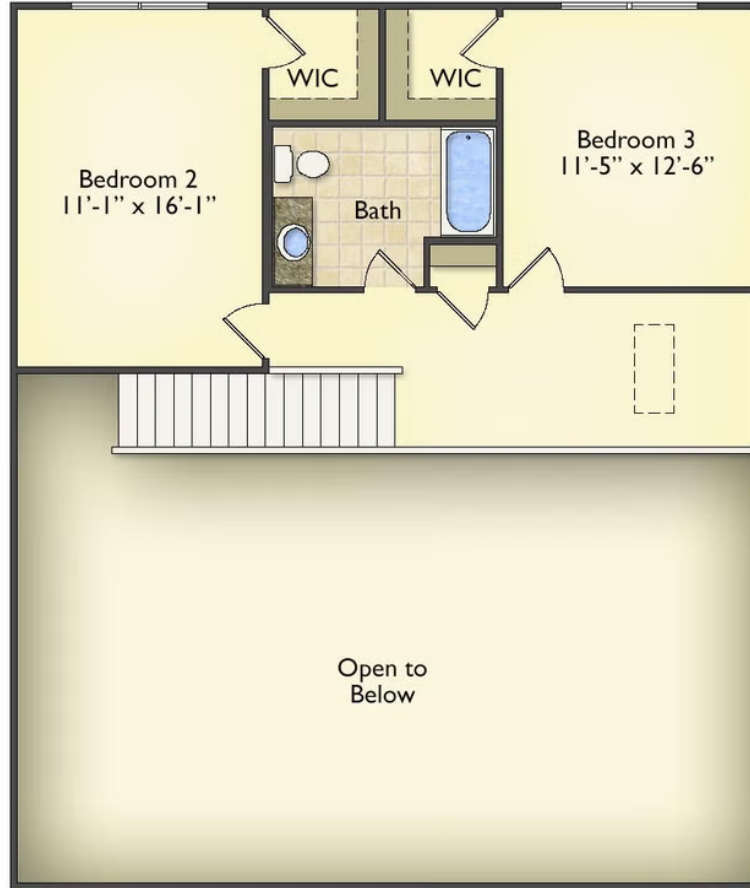

All square footage is approximate. Renderings are artist's conceptions and may vary slightly from the actual home. Homes may be built in reverse of plans shown, depending on site conditions. Minor architectural changes may be made occasionally at the option of the builder. Please contact your Sales Consultant for details.