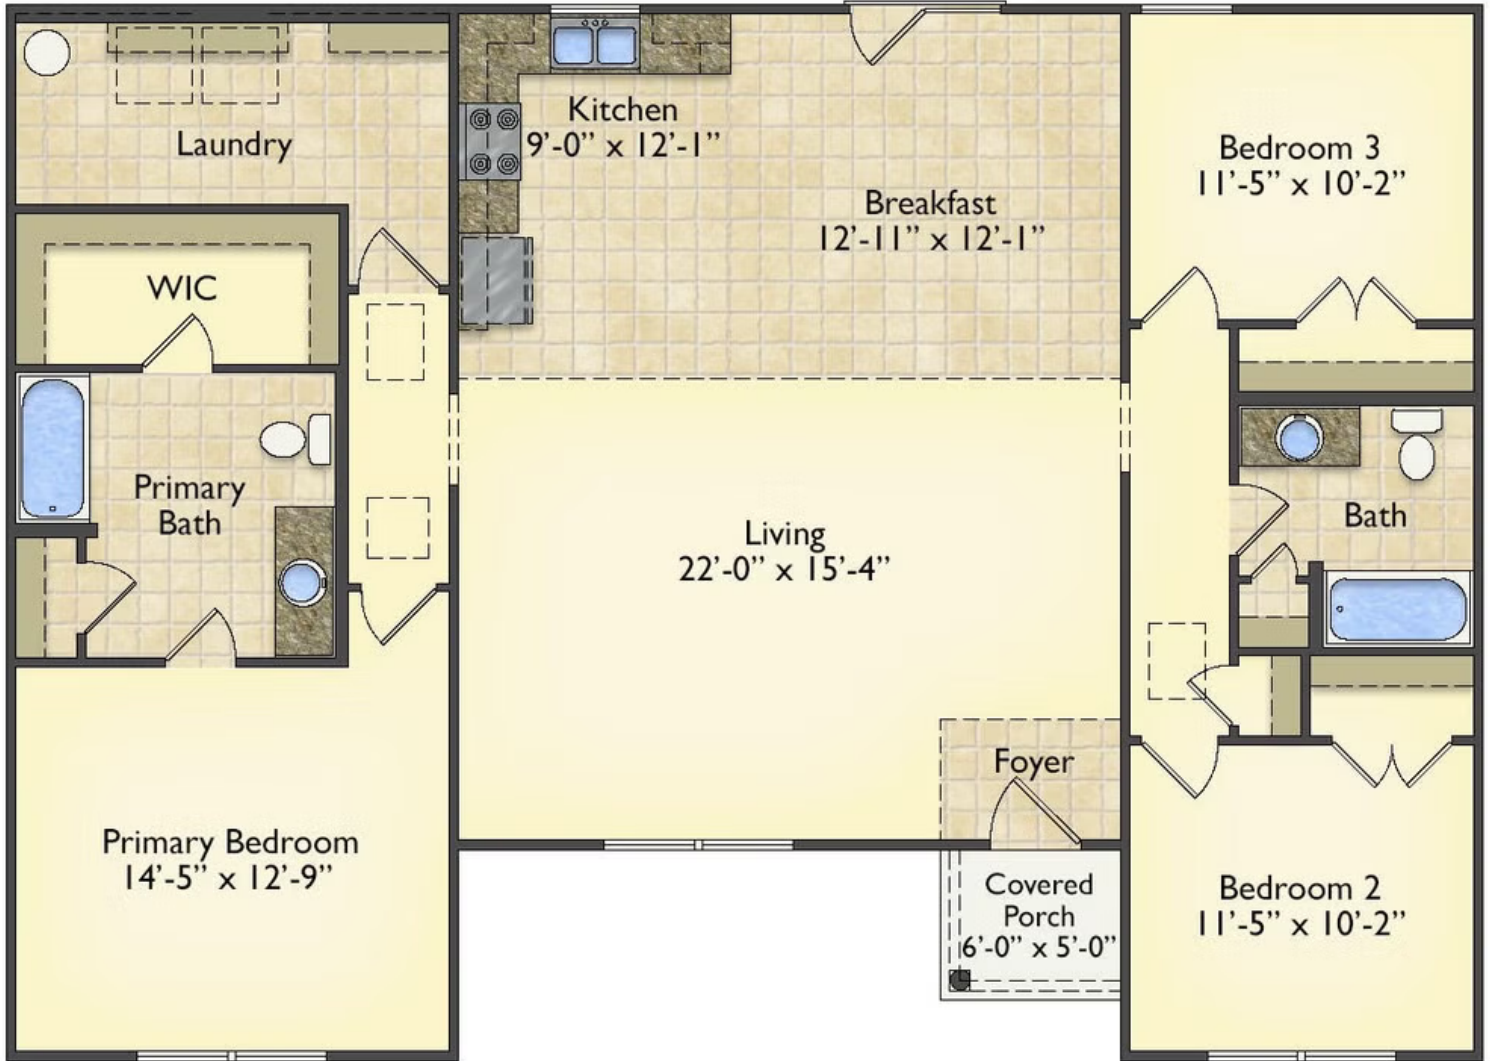

All square footage is approximate. Renderings are artist's conceptions and may vary slightly from the actual home. Homes may be built in reverse of plans shown, depending on site conditions. Minor architectural changes may be made occasionally at the option of the builder. Please contact your Sales Consultant for details.