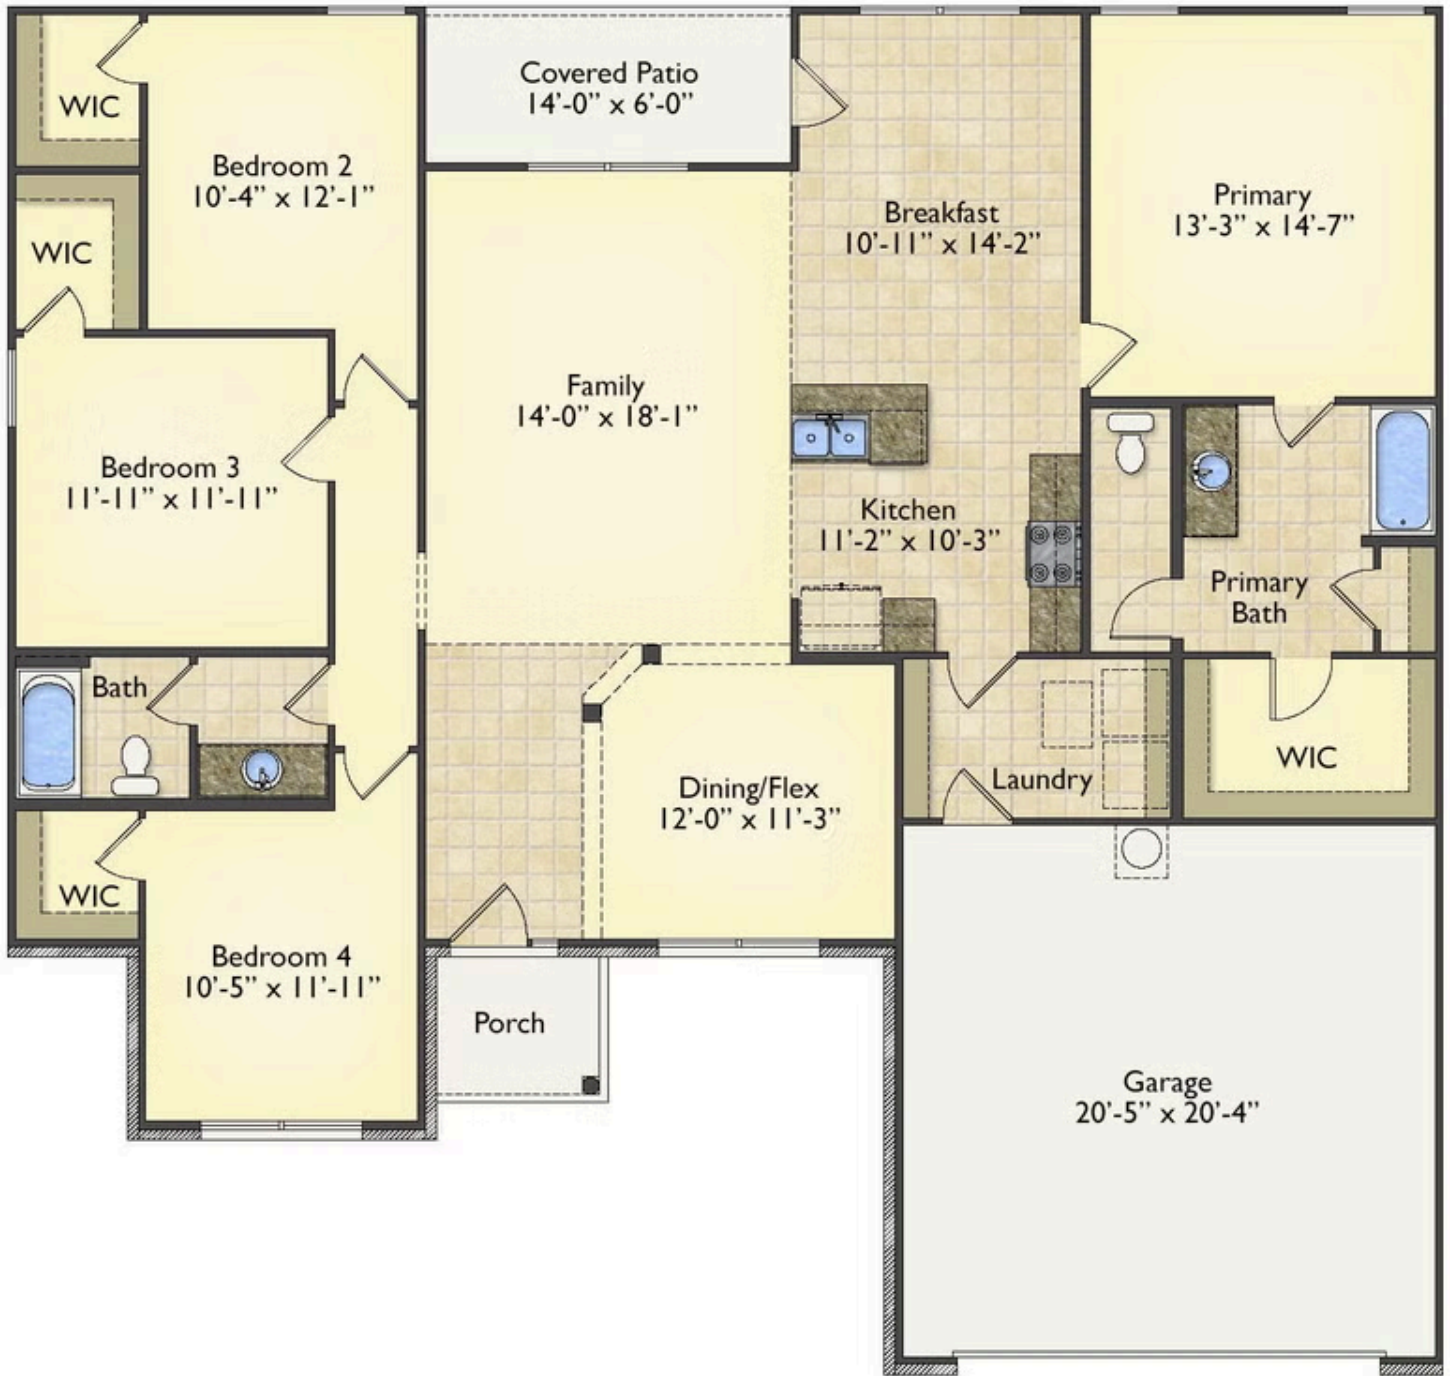

All square footage is approximate. Renderings are artist's conceptions and may vary slightly from the actual home. Homes may be built in reverse of plans shown, depending on site conditions. Minor architectural changes may be made occasionally at the option of the builder. Please contact your Sales Consultant for details.