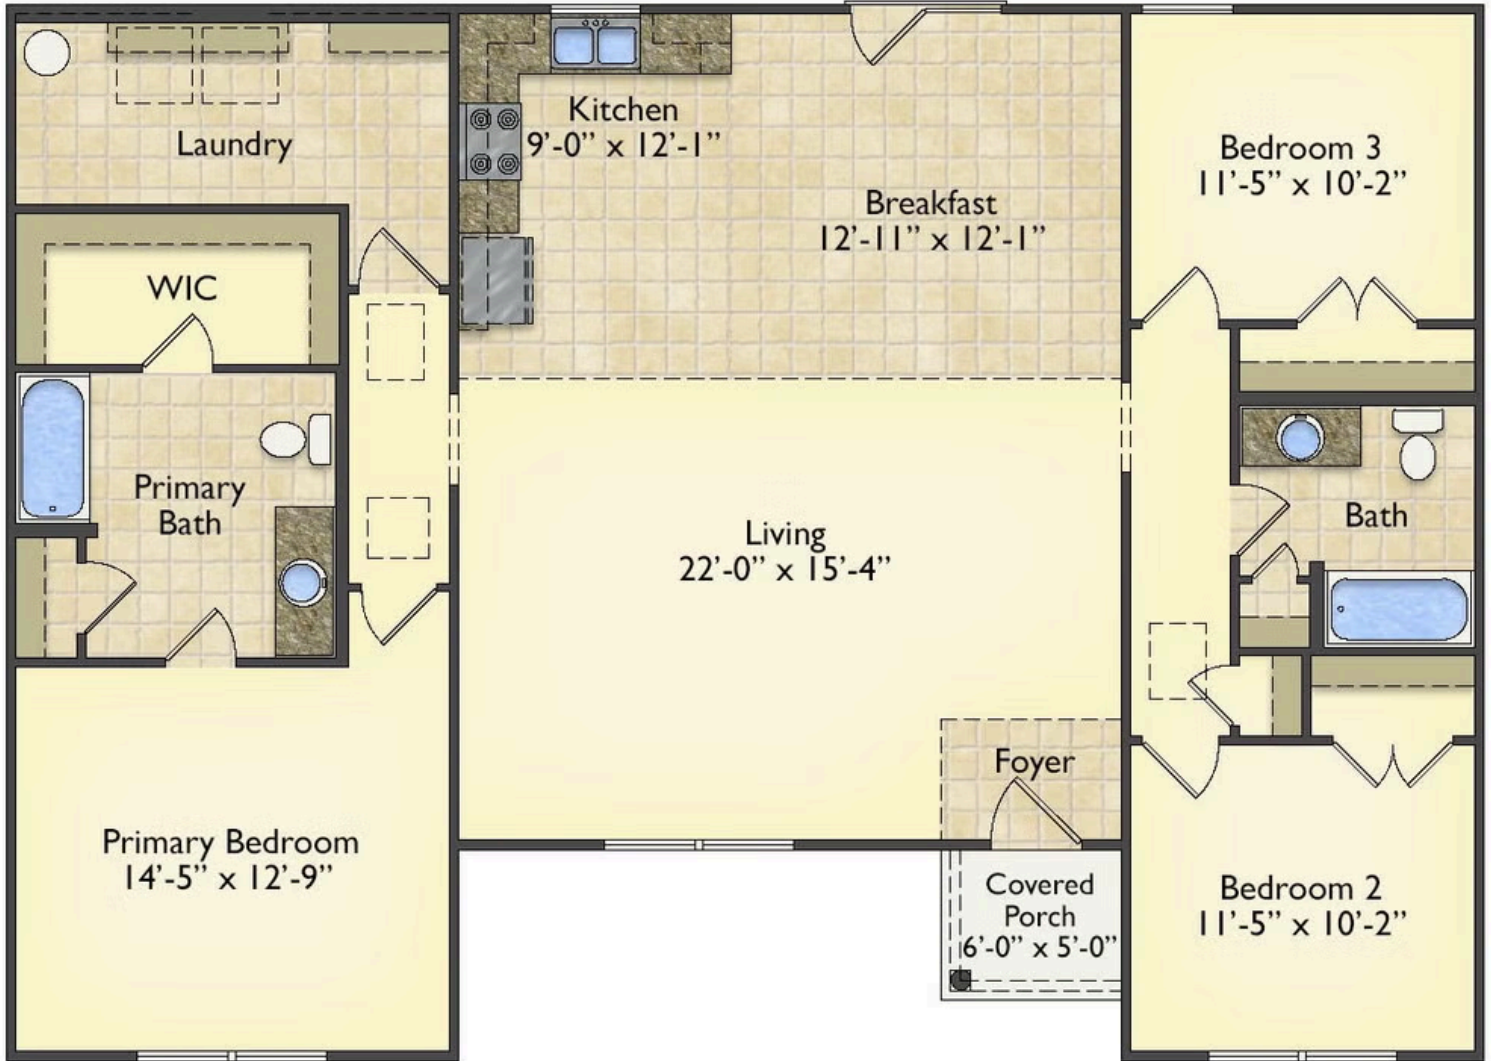

Priced From
\$179,990

3 Exterior Styles Available

 **1,561+ Sq. Ft.**

 **3 Bedrooms**

 **2 Bathrooms**

This beautiful home features a spacious and open layout that's perfect for families and those who love to entertain. With three cozy bedrooms and two bathrooms, you'll have plenty of space to relax and unwind after a long day. The open design seamlessly connects the family room with the kitchen, creating a warm and inviting atmosphere that's perfect for gathering with loved ones.

Whether you're hosting a family dinner or just hanging out with friends, this floor plan is perfect for you. You can customize the Pinehurst to meet your needs and create the home of your dream!

Classic

Craftsman

Farmhouse

All square footage is approximate. Renderings are artist's conceptions and may vary slightly from the actual home. Homes may be built in reverse of plans shown, depending on site conditions. Minor architectural changes may be made occasionally at the option of the builder. Please contact your Sales Consultant for details.