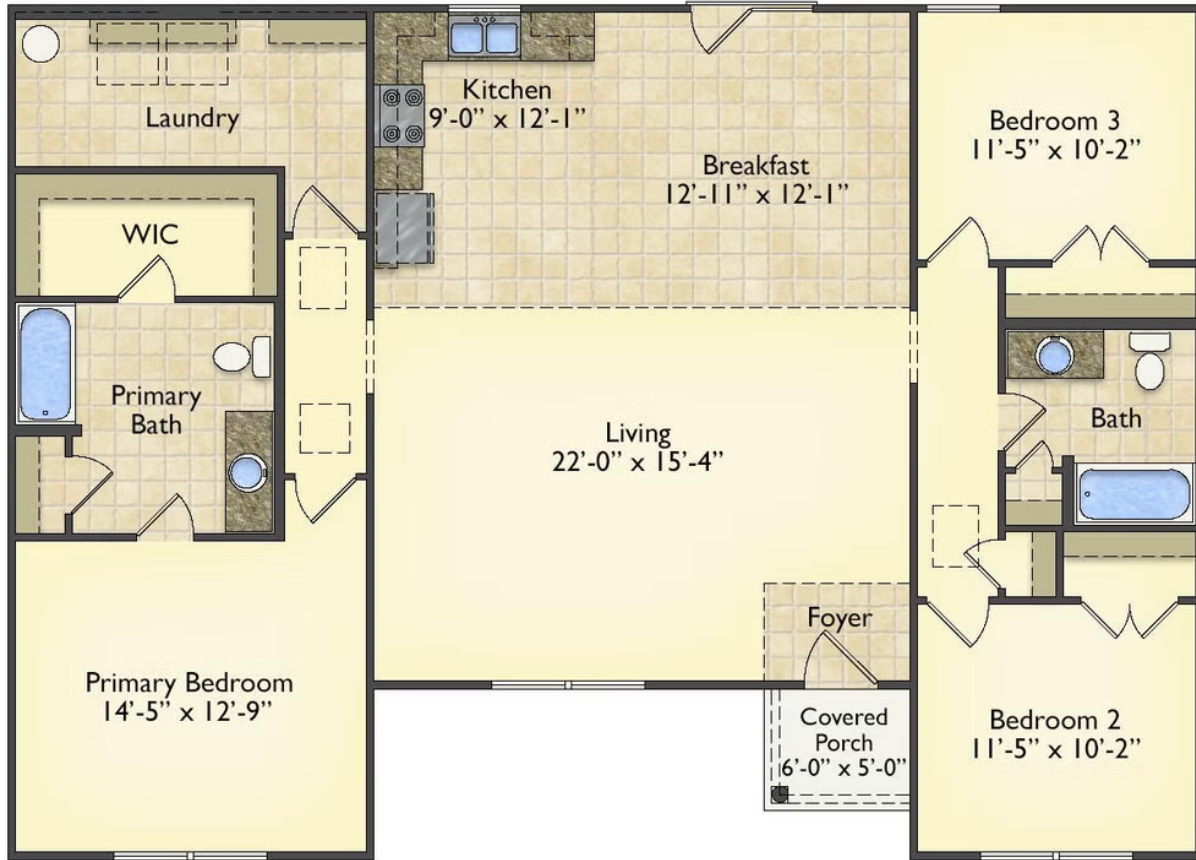

All square footage is approximate. Renderings are artist's conceptions and may vary slightly from the actual home. Homes may be built in reverse of plans shown, depending on site conditions. Minor architectural changes may be made occasionally at the option of the builder. Please contact your Sales Consultant for details.