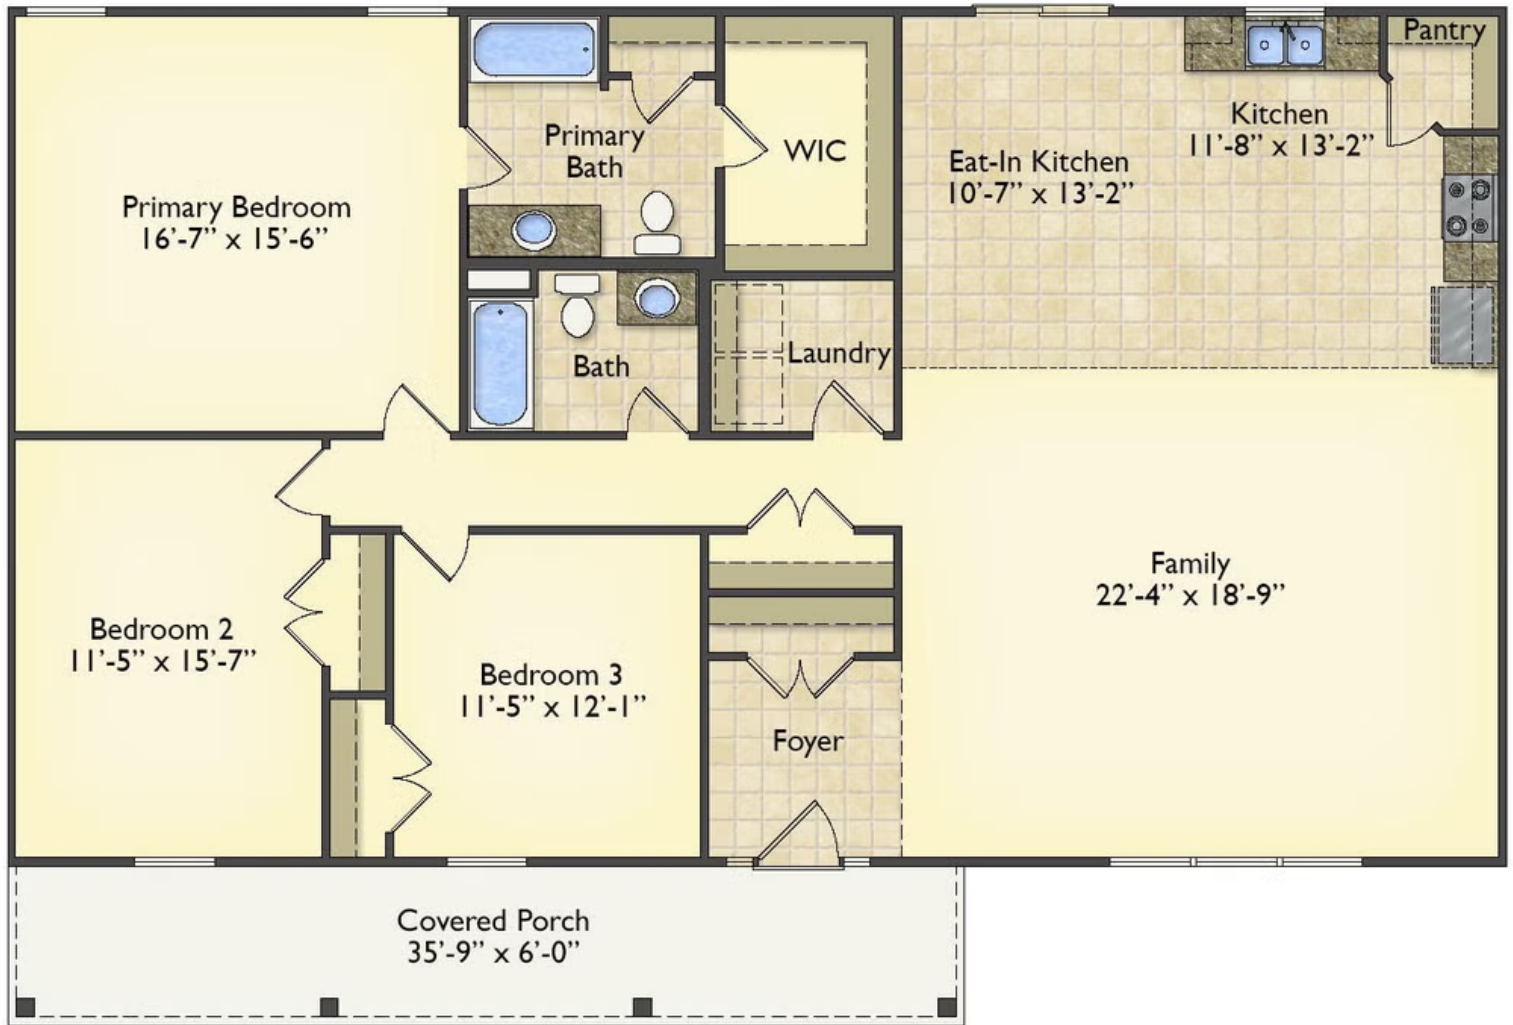

# \$223,990

3 Exterior Styles Available

 1,792+ Sq. Ft.

 3 Bedrooms

 2 Bathrooms

Imagine yourself relaxing in this beautiful plan perfectly crafted for those who love to entertain. The open layout is warm and welcoming providing the home with an easy flow from one space into the next. The New Bern offers one story with 3 bedrooms and 2 bathrooms. The primary suite with a stunning bathroom and walk-in closet is the perfect retreat for unwinding at the end of the day. Gather your family and loved ones around the optional kitchen island, or in the great room that opens up to the dining room and kitchen. The openness of this plan provides the space for seamless conversation from room to room. Choose to add a covered porch to enjoy evenings unwinding with family, or to watch the sunrise. The New Bern is the perfect plan to customize and create your own dream home. If home is where the heart is, then you have finally arrived.

Cabin

Cape Cod

Classic

All square footage is approximate. Renderings are artist's conceptions and may vary slightly from the actual home. Homes may be built in reverse of plans shown, depending on site conditions. Minor architectural changes may be made occasionally at the option of the builder. Please contact your Sales Consultant for details.