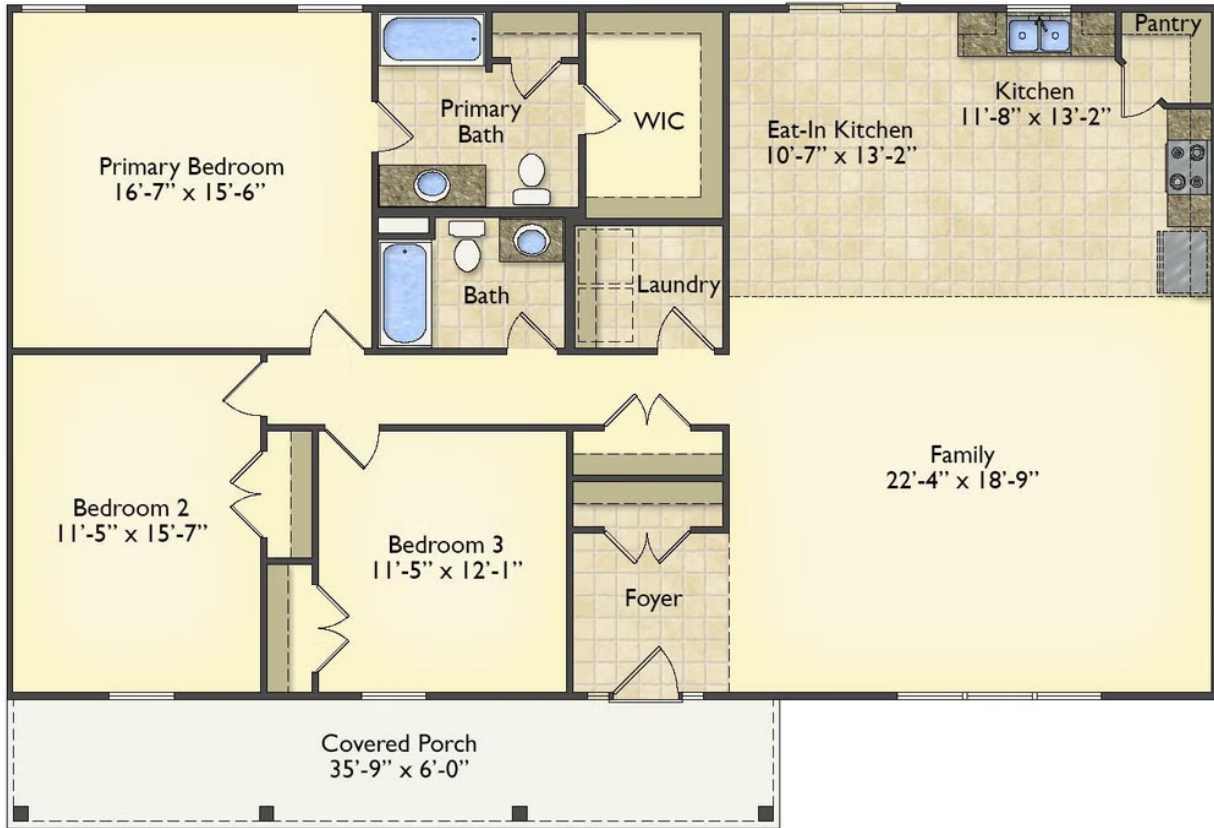

Priced From

\$223,990

3 Exterior Styles Available

 **1,792+ Sq. Ft.**

 **3 Bedrooms**

 **2 Bathrooms**

Imagine yourself relaxing in this beautiful plan perfectly crafted for those who love to entertain. The open layout is warm and welcoming providing the home with an easy flow from one space into the next. The New Bern offers one story with 3 bedrooms and 2 bathrooms. The primary suite with a stunning bathroom and walk-in closet is the perfect retreat for unwinding at the end of the day. Gather your family and loved ones around the optional kitchen island, or in the great room that opens up to the dining room and kitchen. The openness of this plan provides the space for seamless conversation from room to room. Choose to add a covered porch to enjoy evenings unwinding with family, or to watch the sunrise. The New Bern is the perfect plan to customize and create your own dream home. If home is where the heart is, then you have finally arrived.

Cabin

Cape Cod

Classic

All square footage is approximate. Renderings are artist's conceptions and may vary slightly from the actual home. Homes may be built in reverse of plans shown, depending on site conditions. Minor architectural changes may be made occasionally at the option of the builder. Please contact your Sales Consultant for details.