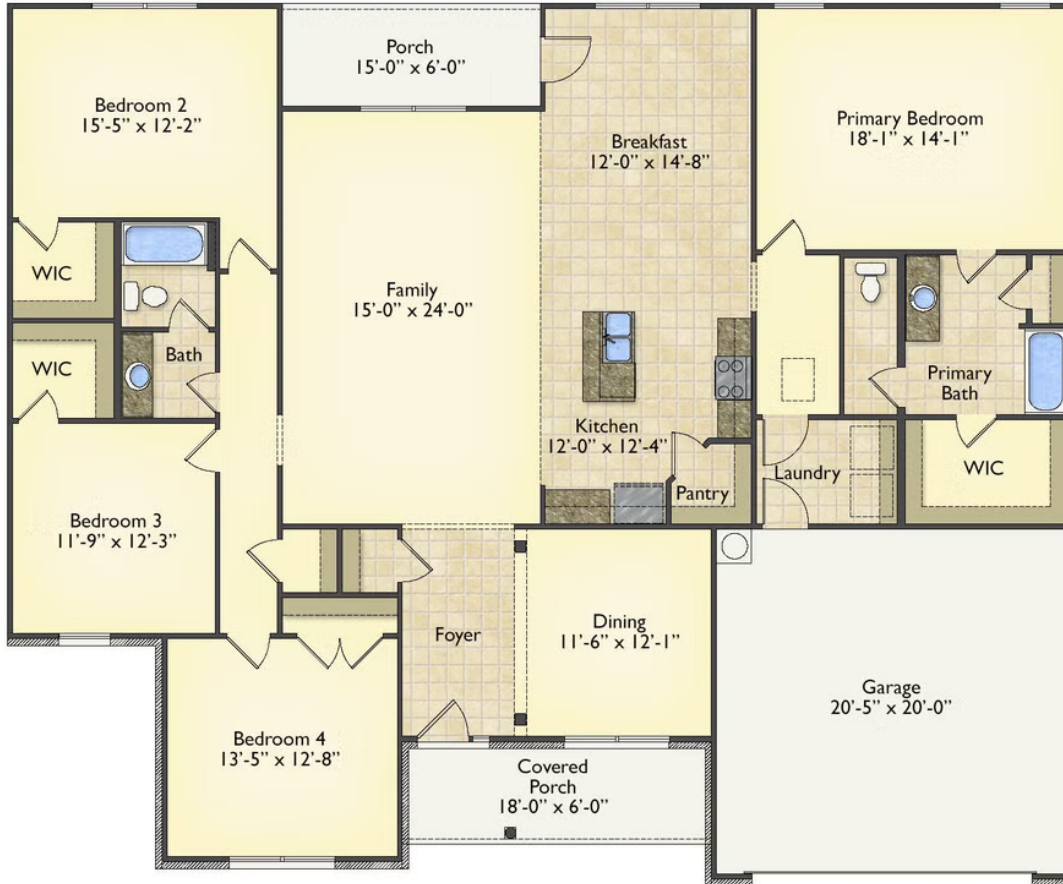

Priced From

\$272,990

2 Exterior Styles Available

 2,364+ Sq. Ft.

 4 Bedrooms

 2 Bathrooms

 2 Car Garage

Call the Inglewood home with its stunning and spacious 4 bedroom and 2 bath design. This home is the perfect size for a growing family all while remaining a cozy and relaxing environment for spending the weekends with loved ones. The heart of the home is sure to be the gourmet kitchen beautifully designed to overlook the spacious great room and breakfast room. The Inglewood offers a covered rear porch that could be used for entertaining or for enjoying a quiet evening after dinner. The primary bedroom features a large walk-in closet and primary bath that comes with a tub and separate shower. The optional 4th bedroom can be left as a bedroom or turned into a library, office, or even a playroom for the kids. There is not a detail overlooked in the Inglewood as it is designed to meet your needs and is customizable to create your own dream home!

Classic

Craftsman

All square footage is approximate. Renderings are artist's conceptions and may vary slightly from the actual home. Homes may be built in reverse of plans shown, depending on site conditions. Minor architectural changes may be made occasionally at the option of the builder. Please contact your Sales Consultant for details.