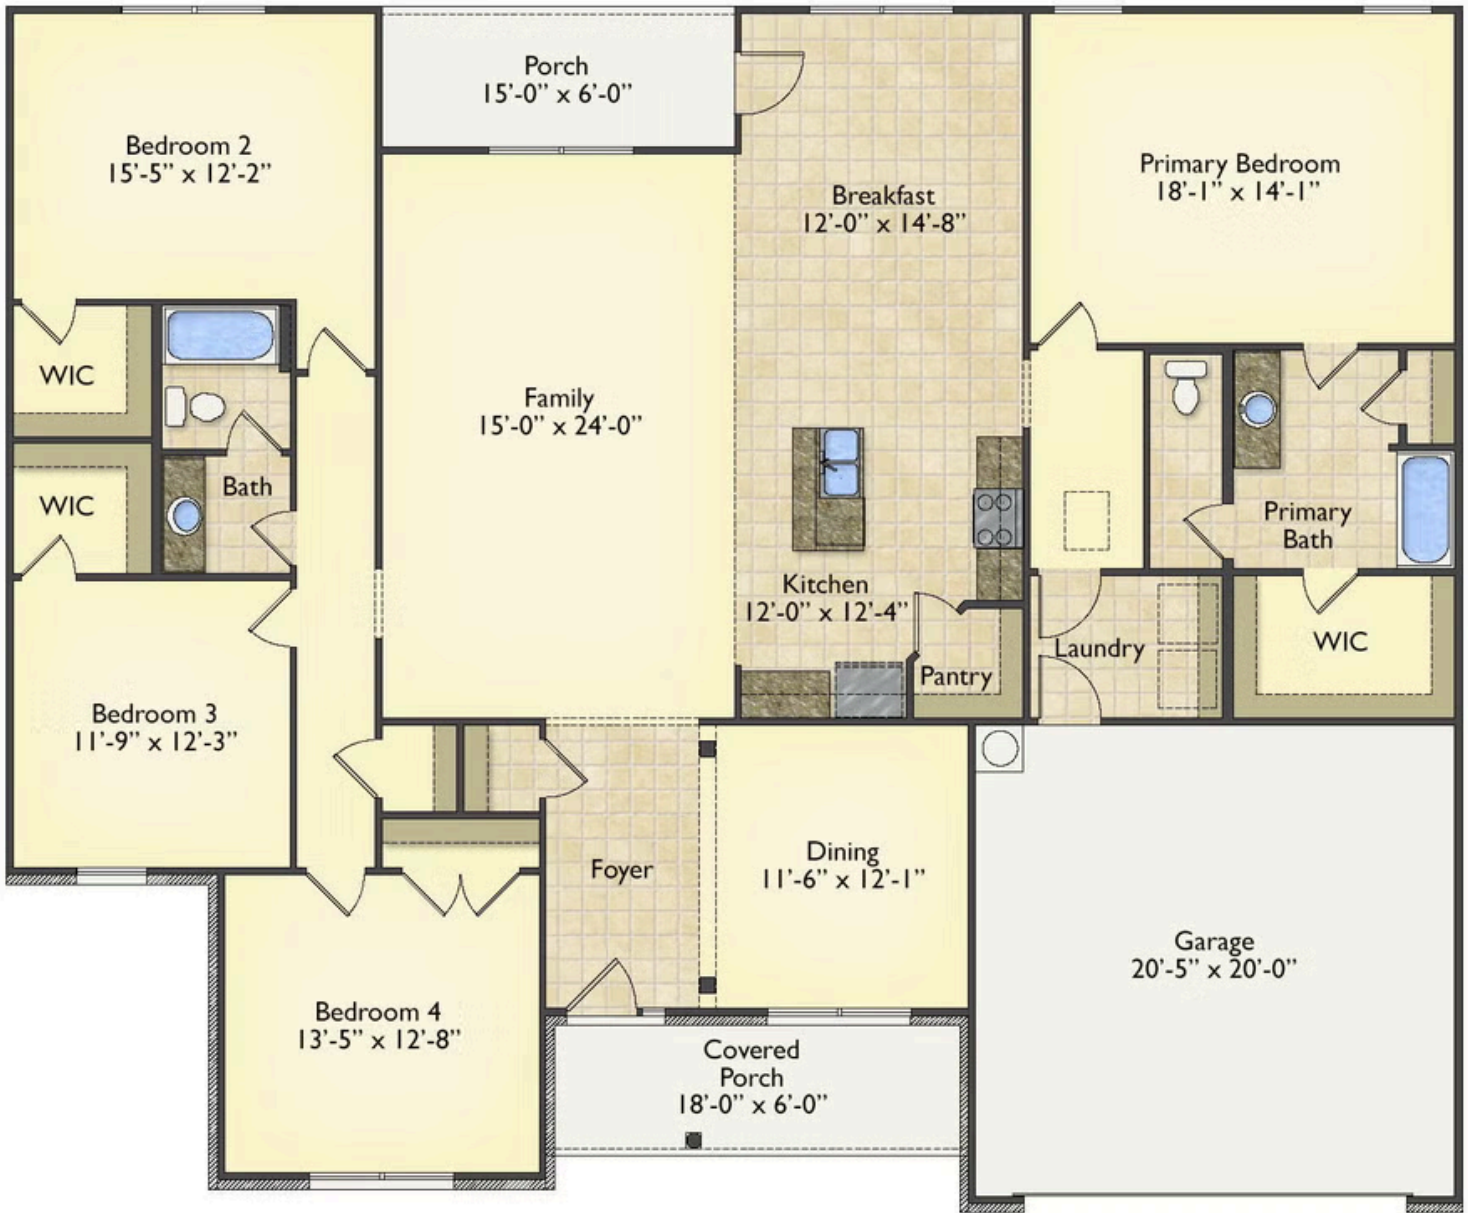

Priced From

\$272,990

2 Exterior Styles Available

 2,364+ Sq. Ft.

 4 Bedrooms

 2 Bathrooms

 2 Car Garage

Call the Inglewood home with its stunning and spacious 4 bedroom and 2 bath design. This home is the perfect size for a growing family all while remaining a cozy and relaxing environment for spending the weekends with loved ones. The heart of the home is sure to be the gourmet kitchen beautifully designed to overlook the spacious great room and breakfast room. The Inglewood offers a covered rear porch that could be used for entertaining or for enjoying a quiet evening after dinner. The primary bedroom features a large walk-in closet and primary bath that comes with a tub and separate shower. The optional 4th bedroom can be left as a bedroom or turned into a library, office, or even a playroom for the kids. There is not a detail overlooked in the Inglewood as it is designed to meet your needs and is customizable to create your own dream home!

Classic

Craftsman

All square footage is approximate. Renderings are artist's conceptions and may vary slightly from the actual home. Homes may be built in reverse of plans shown, depending on site conditions. Minor architectural changes may be made occasionally at the option of the builder. Please contact your Sales Consultant for details.