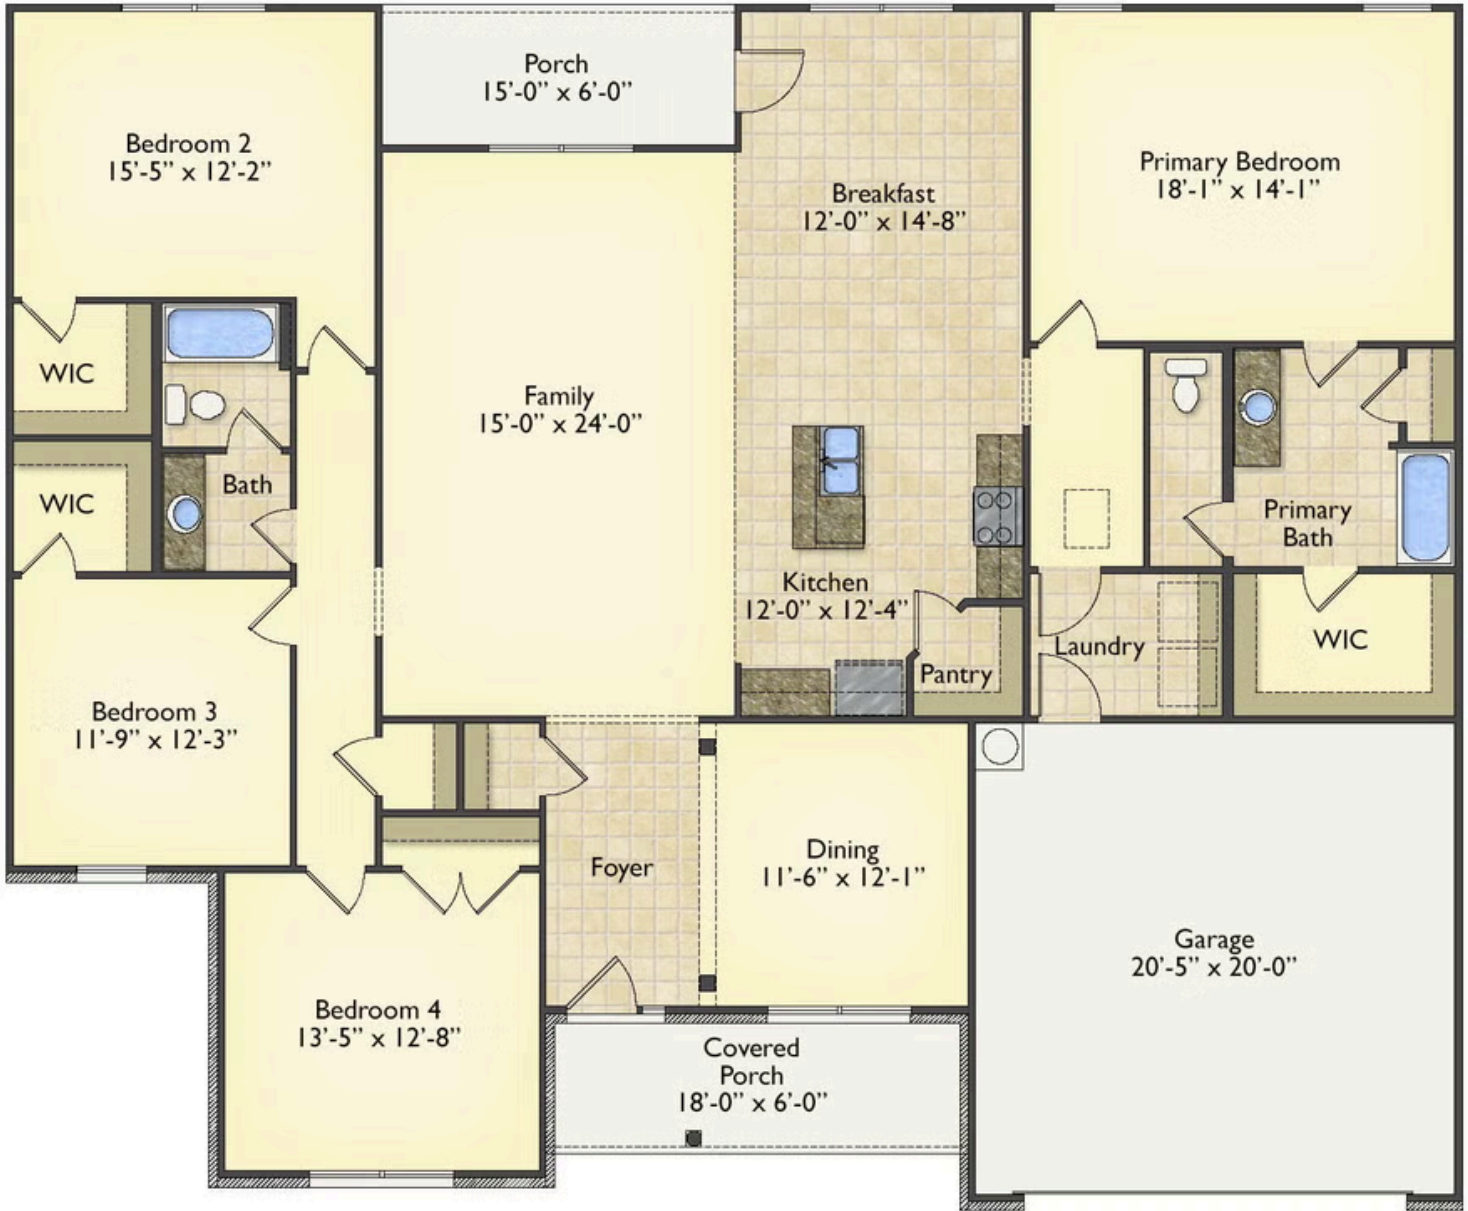

# \$269,990

2 Exterior Styles Available

 2,364+ Sq. Ft.

 4 Bedrooms

 2 Bathrooms

 2 Car Garage

Call the Inglewood home with its stunning and spacious 4 bedroom and 2 bath design. This home is the perfect size for a growing family all while remaining a cozy and relaxing environment for spending the weekends with loved ones. The heart of the home is sure to be the gourmet kitchen beautifully designed to overlook the spacious great room and breakfast room. The Inglewood offers a covered rear porch that could be used for entertaining or for enjoying a quiet evening after dinner. The primary bedroom features a large walk-in closet and primary bath that comes with a tub and separate shower. The optional 4th bedroom can be left as a bedroom or turned into a library, office, or even a playroom for the kids. There is not a detail overlooked in the Inglewood as it is designed to meet your needs and is customizable to create your own dream home!

Classic

Craftsman

All square footage is approximate. Renderings are artist's conceptions and may vary slightly from the actual home. Homes may be built in reverse of plans shown, depending on site conditions. Minor architectural changes may be made occasionally at the option of the builder. Please contact your Sales Consultant for details.