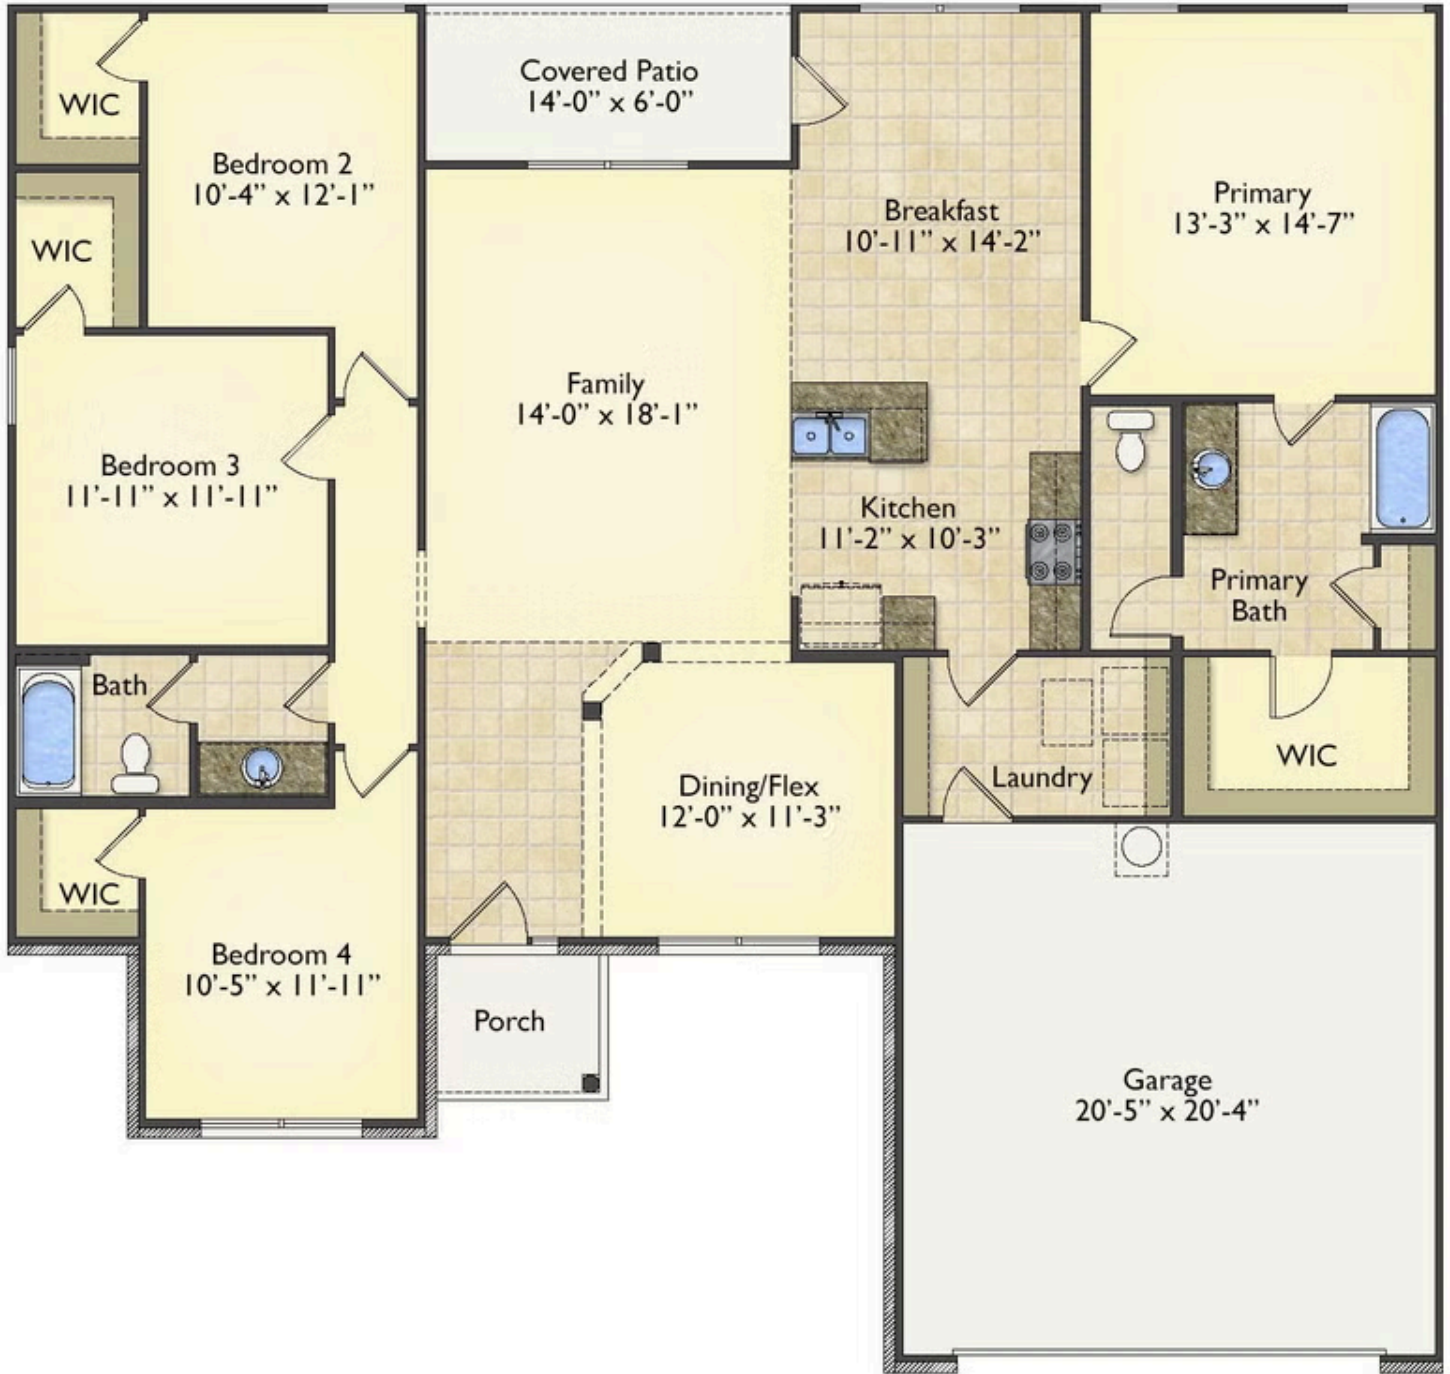

# \$235,990

3 Exterior Styles Available

 1,877+ Sq. Ft.

 4 Bedrooms

 2 Bathrooms

 2 Car Garage

The Richfield has something for everyone! This lovely home offers 4 bedrooms and 2 baths with endless options to create your dream home. The openness of the Kitchen with large island, breakfast nook, and family room was specifically designed to keep everyone together. Savor relaxed yet special meals in your formal dining room or reinvent the space into a 5th bedroom for those out of town guests. The master retreat complete with a walk in closet is secluded from the other three bedrooms for privacy. A shortage of storage space is a problem of the past with walk in closets in each of the 4 bedrooms in this home. A covered front porch, 2 car garage, and separate laundry room are just a few of the reasons to make the Richfield your very own dream home.

Classic

Craftsman

Farmhouse

All square footage is approximate. Renderings are artist's conceptions and may vary slightly from the actual home. Homes may be built in reverse of plans shown, depending on site conditions. Minor architectural changes may be made occasionally at the option of the builder. Please contact your Sales Consultant for details.