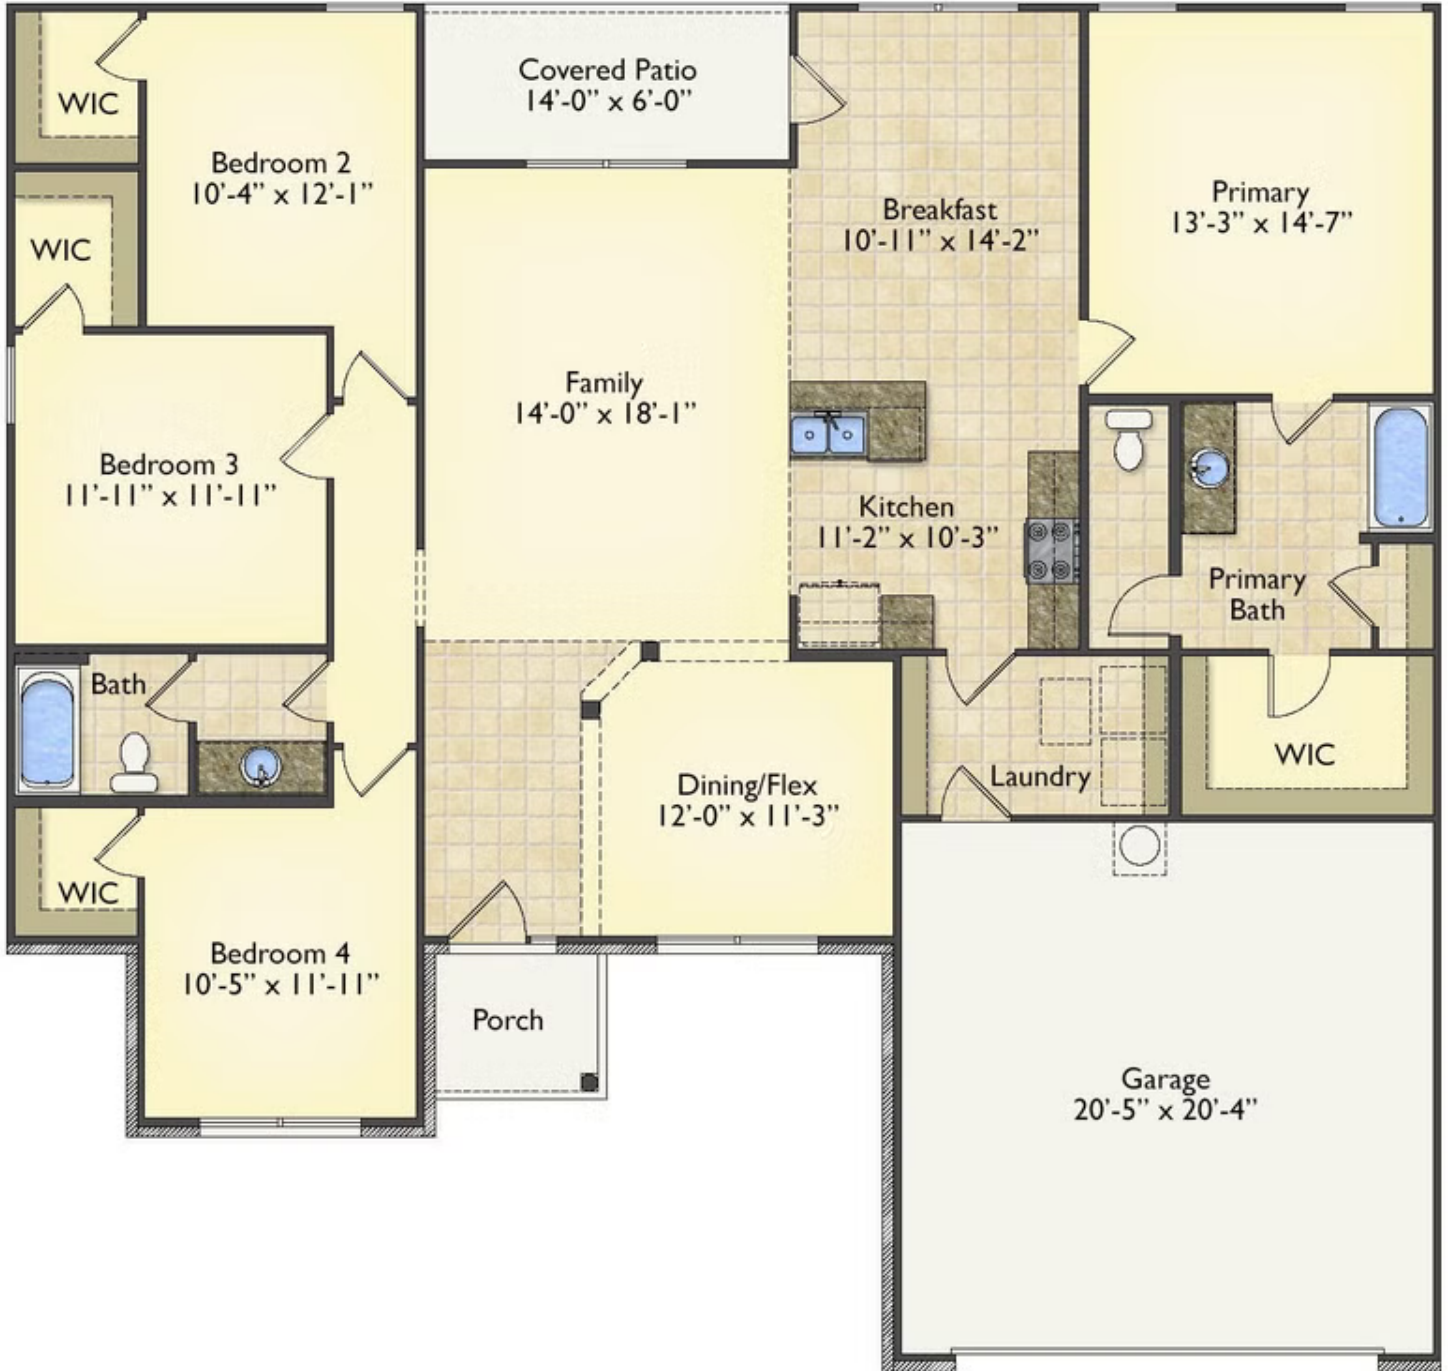

Priced From

\$235,990

3 Exterior Styles Available

 1,877+ Sq. Ft.

 4 Bedrooms

 2 Bathrooms

 2 Car Garage

The Richfield has something for everyone! This lovely home offers 4 bedrooms and 2 baths with endless options to create your dream home. The openness of the Kitchen with large island, breakfast nook, and family room was specifically designed to keep everyone together. Savor relaxed yet special meals in your formal dining room or reinvent the space into a 5th bedroom for those out of town guests. The master retreat complete with a walk in closet is secluded from the other three bedrooms for privacy. A shortage of storage space is a problem of the past with walk in closets in each of the 4 bedrooms in this home. A covered front porch, 2 car garage, and separate laundry room are just a few of the reasons to make the Richfield your very own dream home.

Classic

Craftsman

Farmhouse

All square footage is approximate. Renderings are artist's conceptions and may vary slightly from the actual home. Homes may be built in reverse of plans shown, depending on site conditions. Minor architectural changes may be made occasionally at the option of the builder. Please contact your Sales Consultant for details.