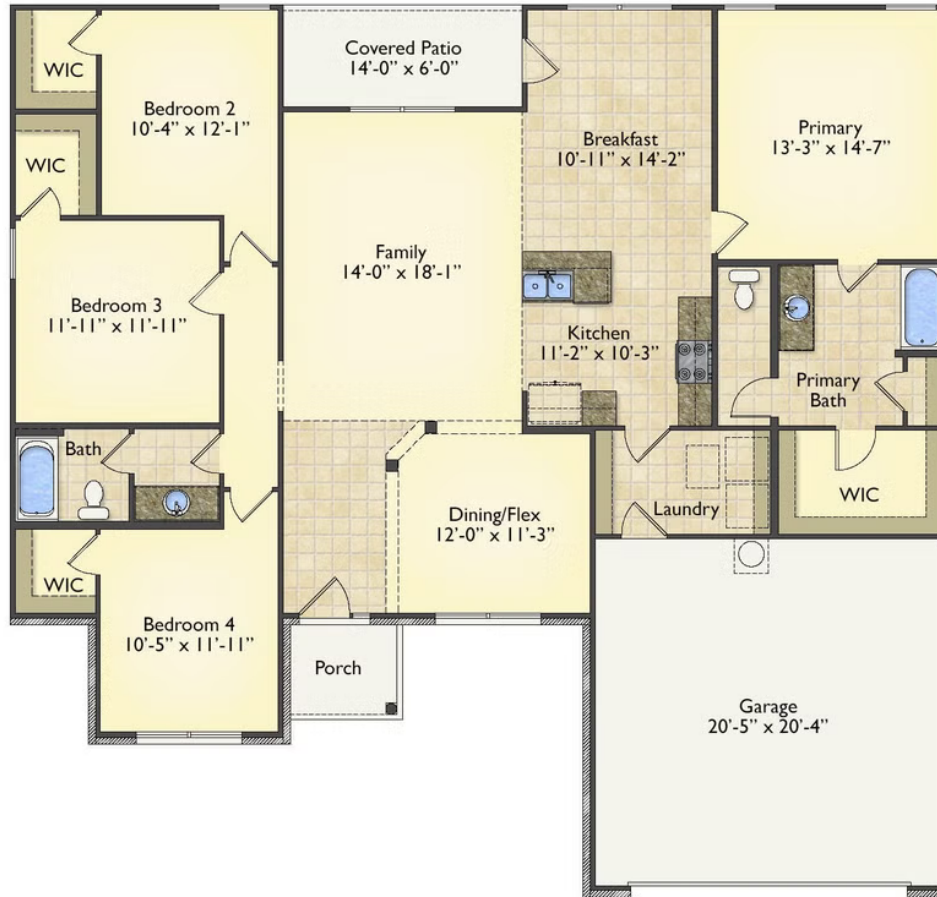

# \$235,990

3 Exterior Styles Available

 1,877+ Sq. Ft.

 4 Bedrooms

 2 Bathrooms

 2 Car Garage

The Richfield has something for everyone! This lovely home offers 4 bedrooms and 2 baths with endless options to create your dream home. The openness of the Kitchen with large island, breakfast nook, and family room was specifically designed to keep everyone together. Savor relaxed yet special meals in your formal dining room or reinvent the space into a 5th bedroom for those out of town guests. The master retreat complete with a walk in closet is secluded from the other three bedrooms for privacy. A shortage of storage space is a problem of the past with walk in closets in each of the 4 bedrooms in this home. A covered front porch, 2 car garage, and separate laundry room are just a few of the reasons to make the Richfield your very own dream home.

Classic

Craftsman

Farmhouse

All square footage is approximate. Renderings are artist's conceptions and may vary slightly from the actual home. Homes may be built in reverse of plans shown, depending on site conditions. Minor architectural changes may be made occasionally at the option of the builder. Please contact your Sales Consultant for details.