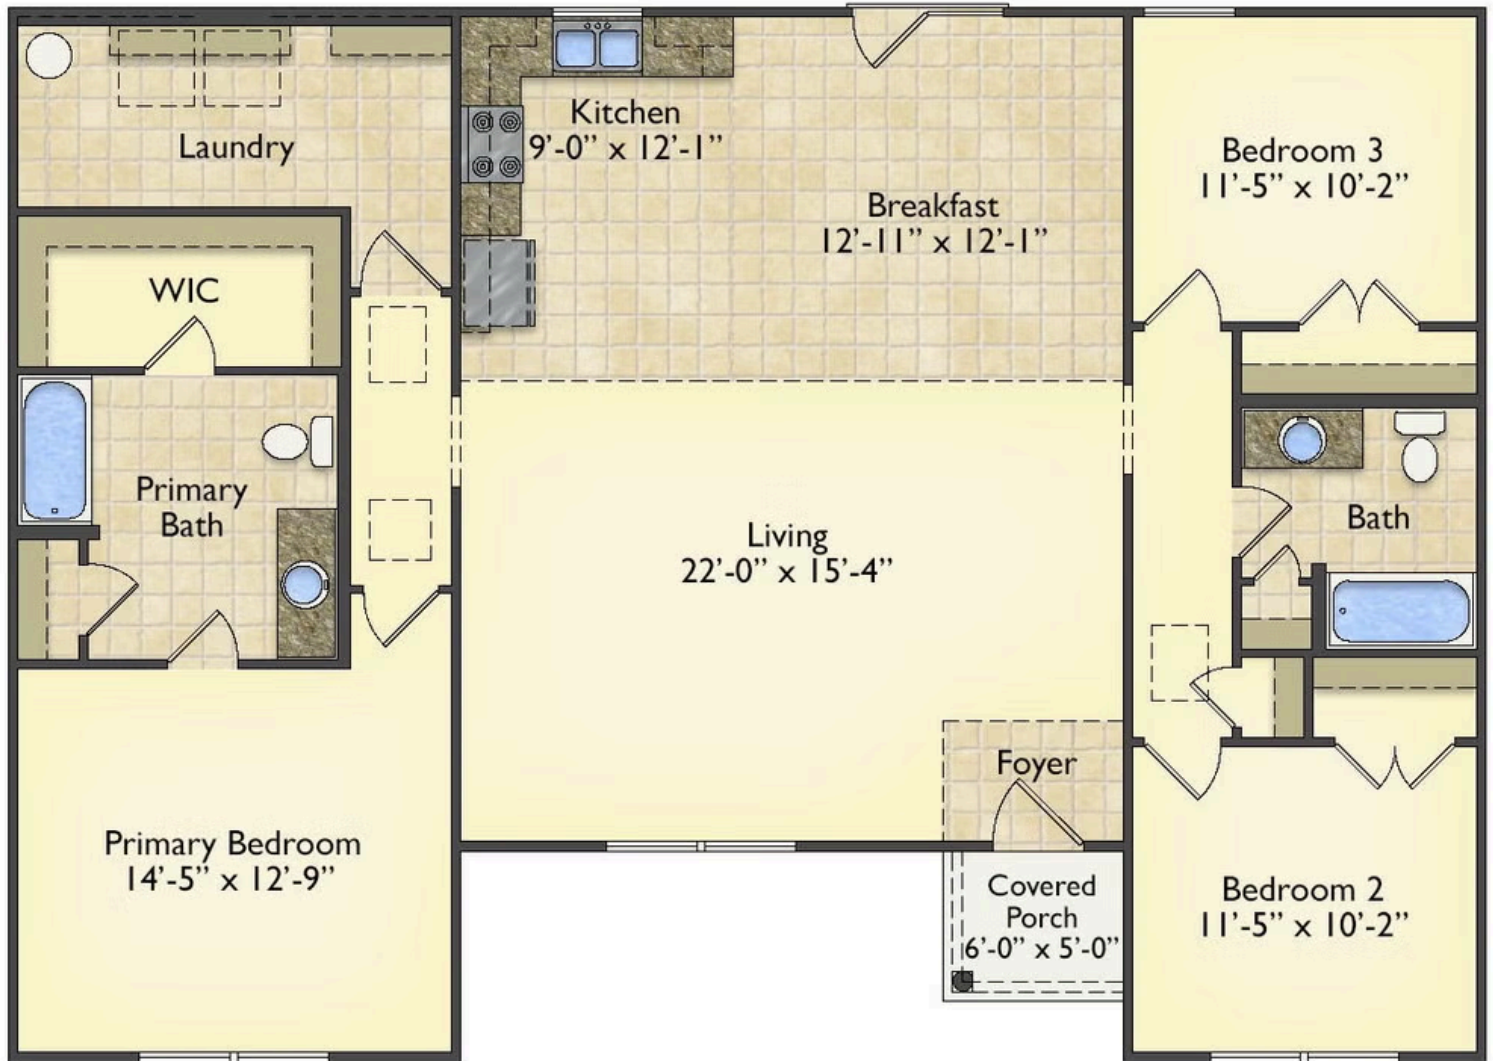

Priced From

\$182,990

3 Exterior Styles Available

 **1,561+ Sq. Ft.**

 **3 Bedrooms**

 **2 Bathrooms**

This beautiful home features a spacious and open layout that's perfect for families and those who love to entertain. With three cozy bedrooms and two bathrooms, you'll have plenty of space to relax and unwind after a long day. The open design seamlessly connects the family room with the kitchen, creating a warm and inviting atmosphere that's perfect for gathering with loved ones.

Whether you're hosting a family dinner or just hanging out with friends, this floor plan is perfect for you. You can customize the Pinehurst to meet your needs and create the home of your dream!

Classic

Craftsman

Farmhouse

All square footage is approximate. Renderings are artist's conceptions and may vary slightly from the actual home. Homes may be built in reverse of plans shown, depending on site conditions. Minor architectural changes may be made occasionally at the option of the builder. Please contact your Sales Consultant for details.