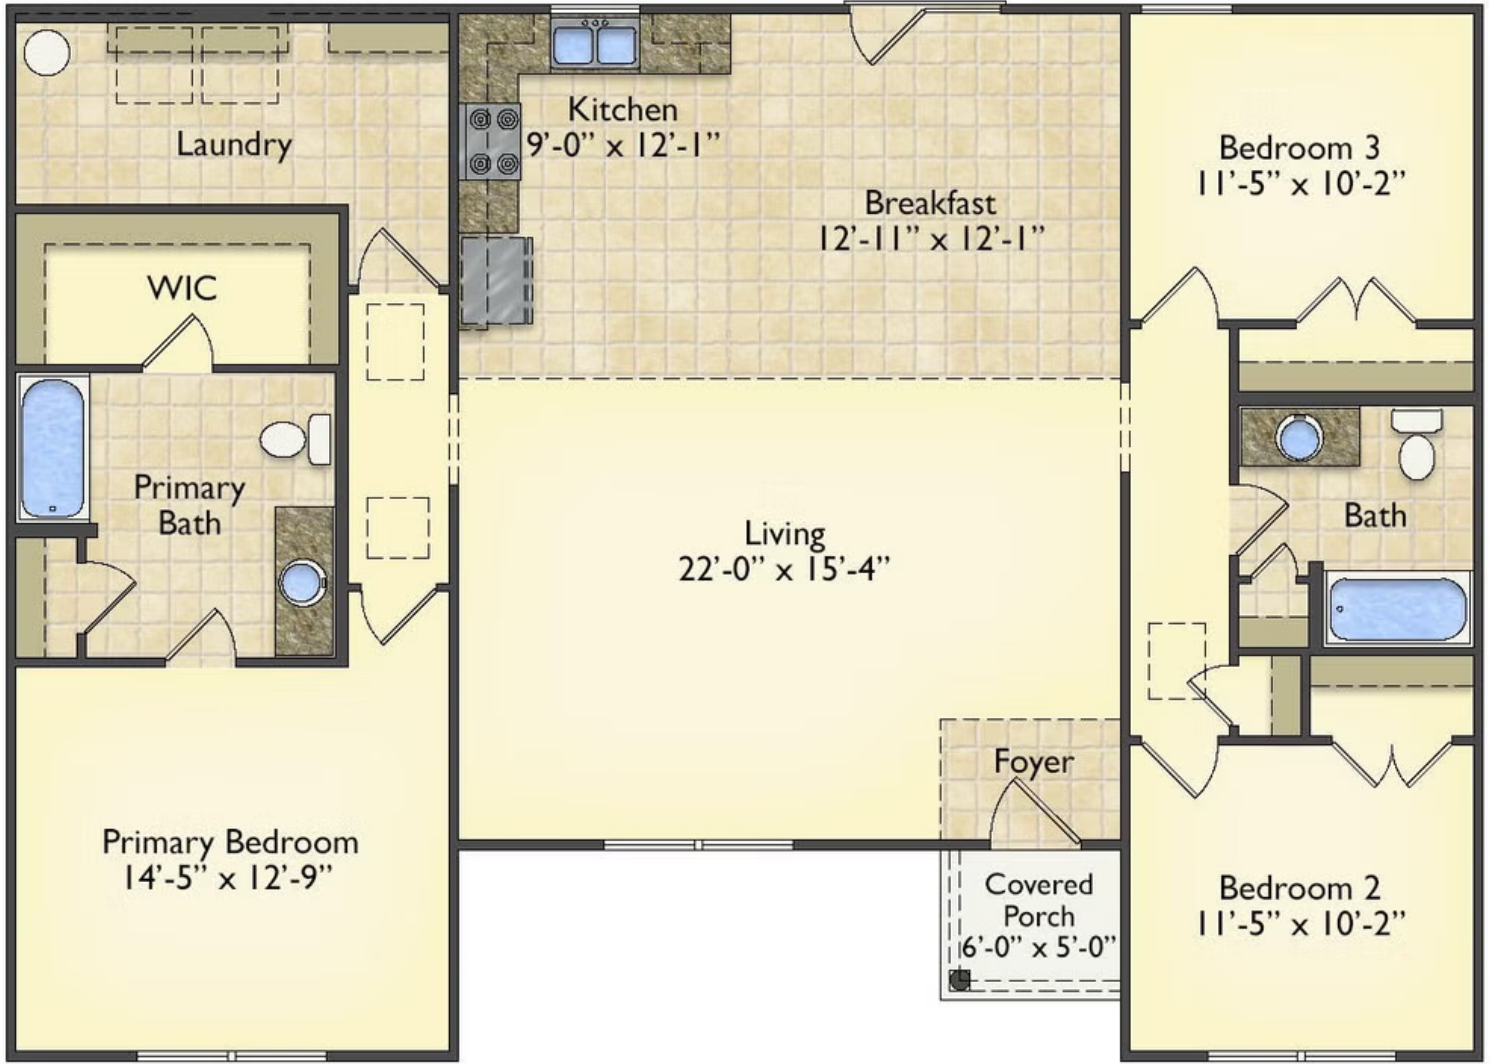

All square footage is approximate. Renderings are artist's conceptions and may vary slightly from the actual home. Homes may be built in reverse of plans shown, depending on site conditions. Minor architectural changes may be made occasionally at the option of the builder. Please contact your Sales Consultant for details.