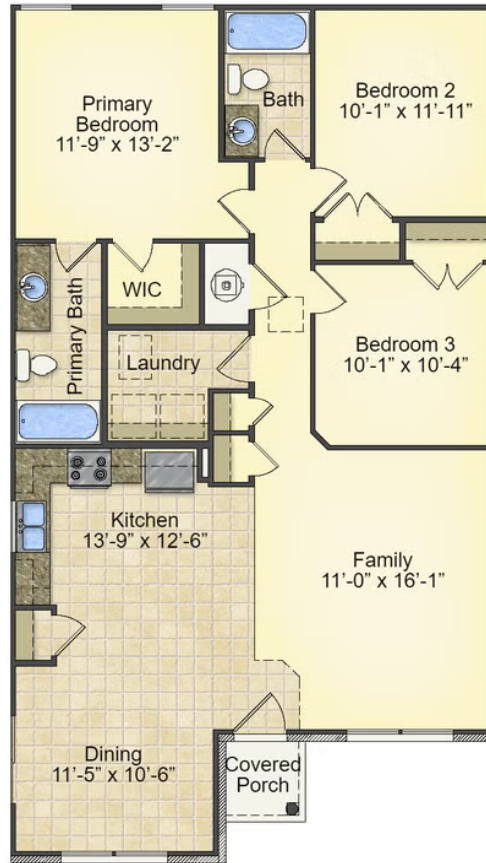

Priced From

**\$165,990****3 Exterior Styles Available** **1,260+ Sq. Ft.** **3 Bedrooms** **2 Bathrooms**

This charming floor plan creates the perfect space for relaxing and watching the game, or hosting an evening with family and loved ones. Just imagine coming home and enjoying a warm summer evening from the comfort of your front porch. The Pine offers 3 bedrooms and 2 bathrooms including a primary suite with a beautiful bathroom and walk-in closet. The spacious great room opens up to the dining room and kitchen with an optional kitchen island that creates the perfect place to spend an evening with the kids or hosting game night with your friends. This floor plan is customizable to meet your needs and fulfill all your dreams.

Classic

Craftsman

Farmhouse

All square footage is approximate. Renderings are artist's conceptions and may vary slightly from the actual home. Homes may be built in reverse of plans shown, depending on site conditions. Minor architectural changes may be made occasionally at the option of the builder. Please contact your Sales Consultant for details.