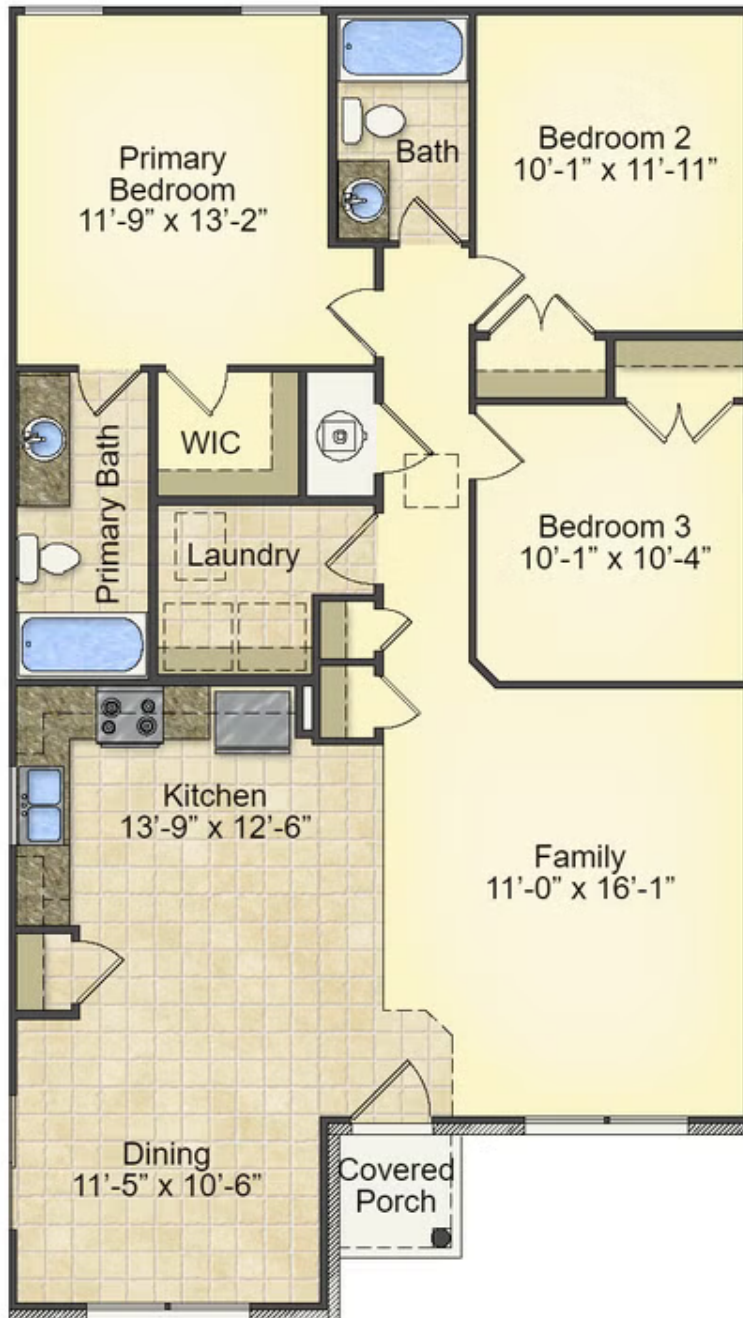

Priced From

\$165,990**3 Exterior Styles Available** **1,260+ Sq. Ft.** **3 Bedrooms** **2 Bathrooms**

This charming floor plan creates the perfect space for relaxing and watching the game, or hosting an evening with family and loved ones. Just imagine coming home and enjoying a warm summer evening from the comfort of your front porch. The Pine offers 3 bedrooms and 2 bathrooms including a primary suite with a beautiful bathroom and walk-in closet. The spacious great room opens up to the dining room and kitchen with an optional kitchen island that creates the perfect place to spend an evening with the kids or hosting game night with your friends. This floor plan is customizable to meet your needs and fulfill all your dreams.

Classic

Craftsman

Farmhouse

All square footage is approximate. Renderings are artist's conceptions and may vary slightly from the actual home. Homes may be built in reverse of plans shown, depending on site conditions. Minor architectural changes may be made occasionally at the option of the builder. Please contact your Sales Consultant for details.