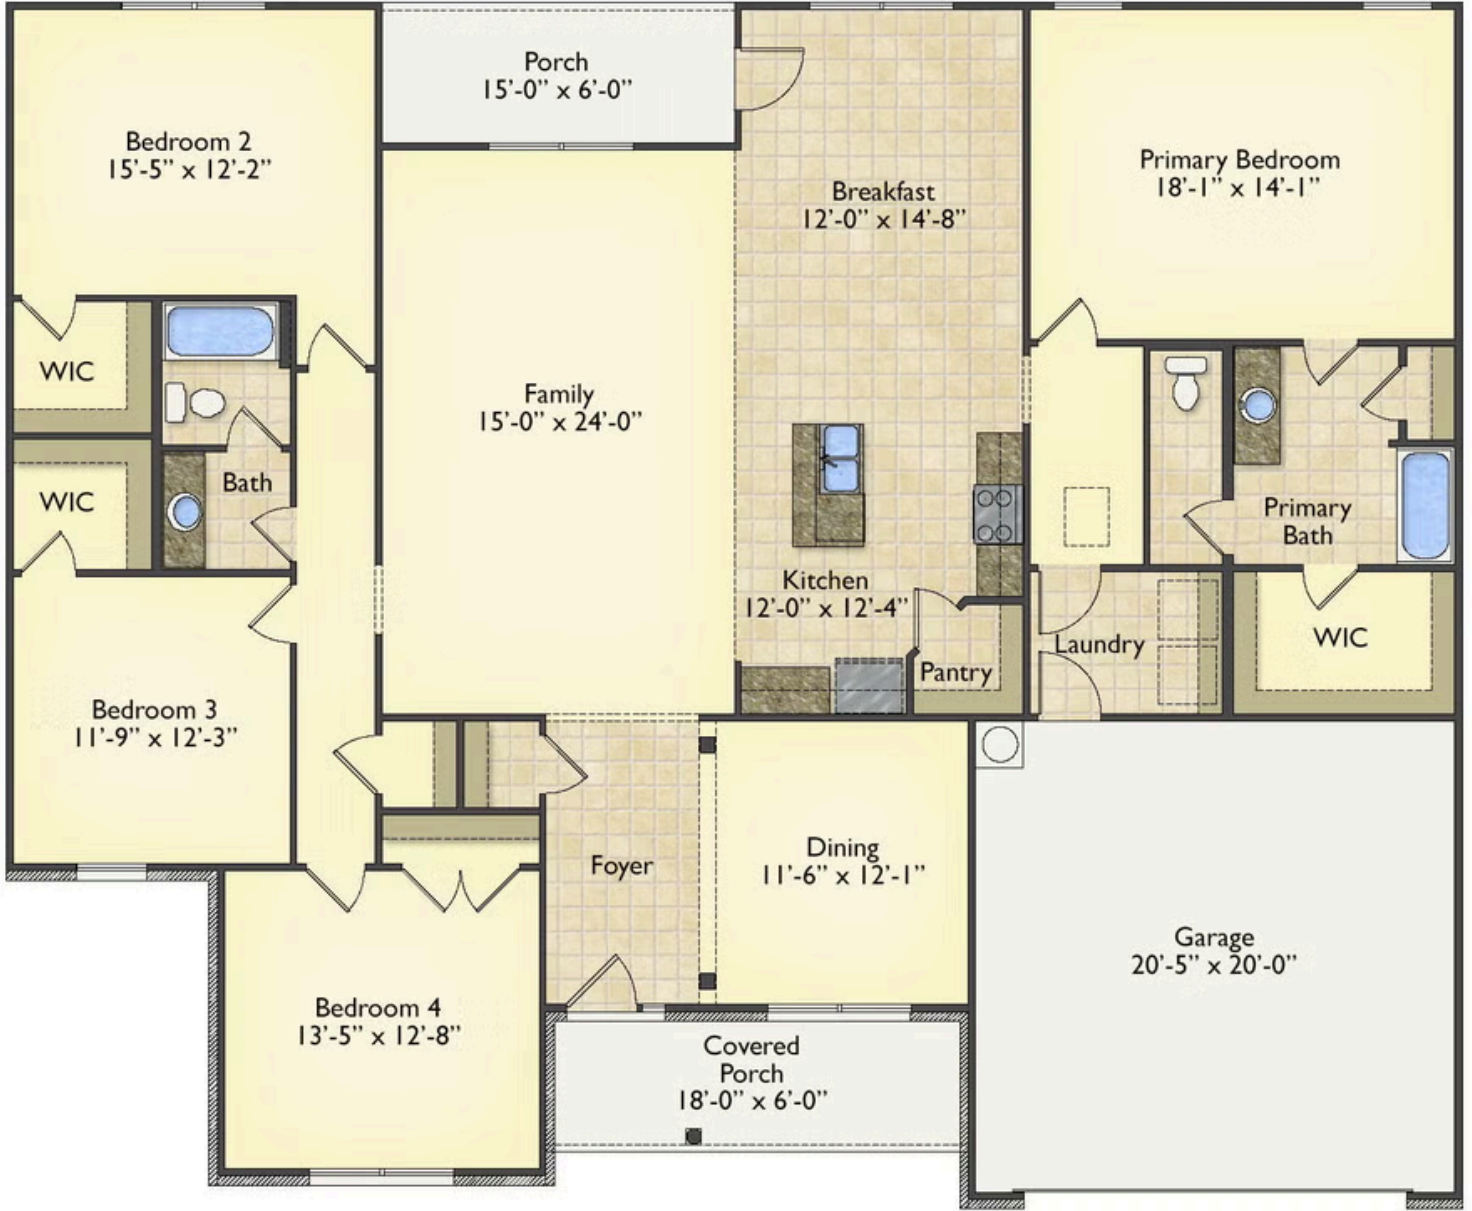

Priced From

\$281,990

2 Exterior Styles Available

 2,364+ Sq. Ft.

 4 Bedrooms

 2 Bathrooms

 2 Car Garage

Call the Inglewood home with its stunning and spacious 4 bedroom and 2 bath design. This home is the perfect size for a growing family all while remaining a cozy and relaxing environment for spending the weekends with loved ones. The heart of the home is sure to be the gourmet kitchen beautifully designed to overlook the spacious great room and breakfast room. The Inglewood offers a covered rear porch that could be used for entertaining or for enjoying a quiet evening after dinner. The primary bedroom features a large walk-in closet and primary bath that comes with a tub and separate shower. The optional 4th bedroom can be left as a bedroom or turned into a library, office, or even a playroom for the kids. There is not a detail overlooked in the Inglewood as it is designed to meet your needs and is customizable to create your own dream home!

Classic

Craftsman

All square footage is approximate. Renderings are artist's conceptions and may vary slightly from the actual home. Homes may be built in reverse of plans shown, depending on site conditions. Minor architectural changes may be made occasionally at the option of the builder. Please contact your Sales Consultant for details.