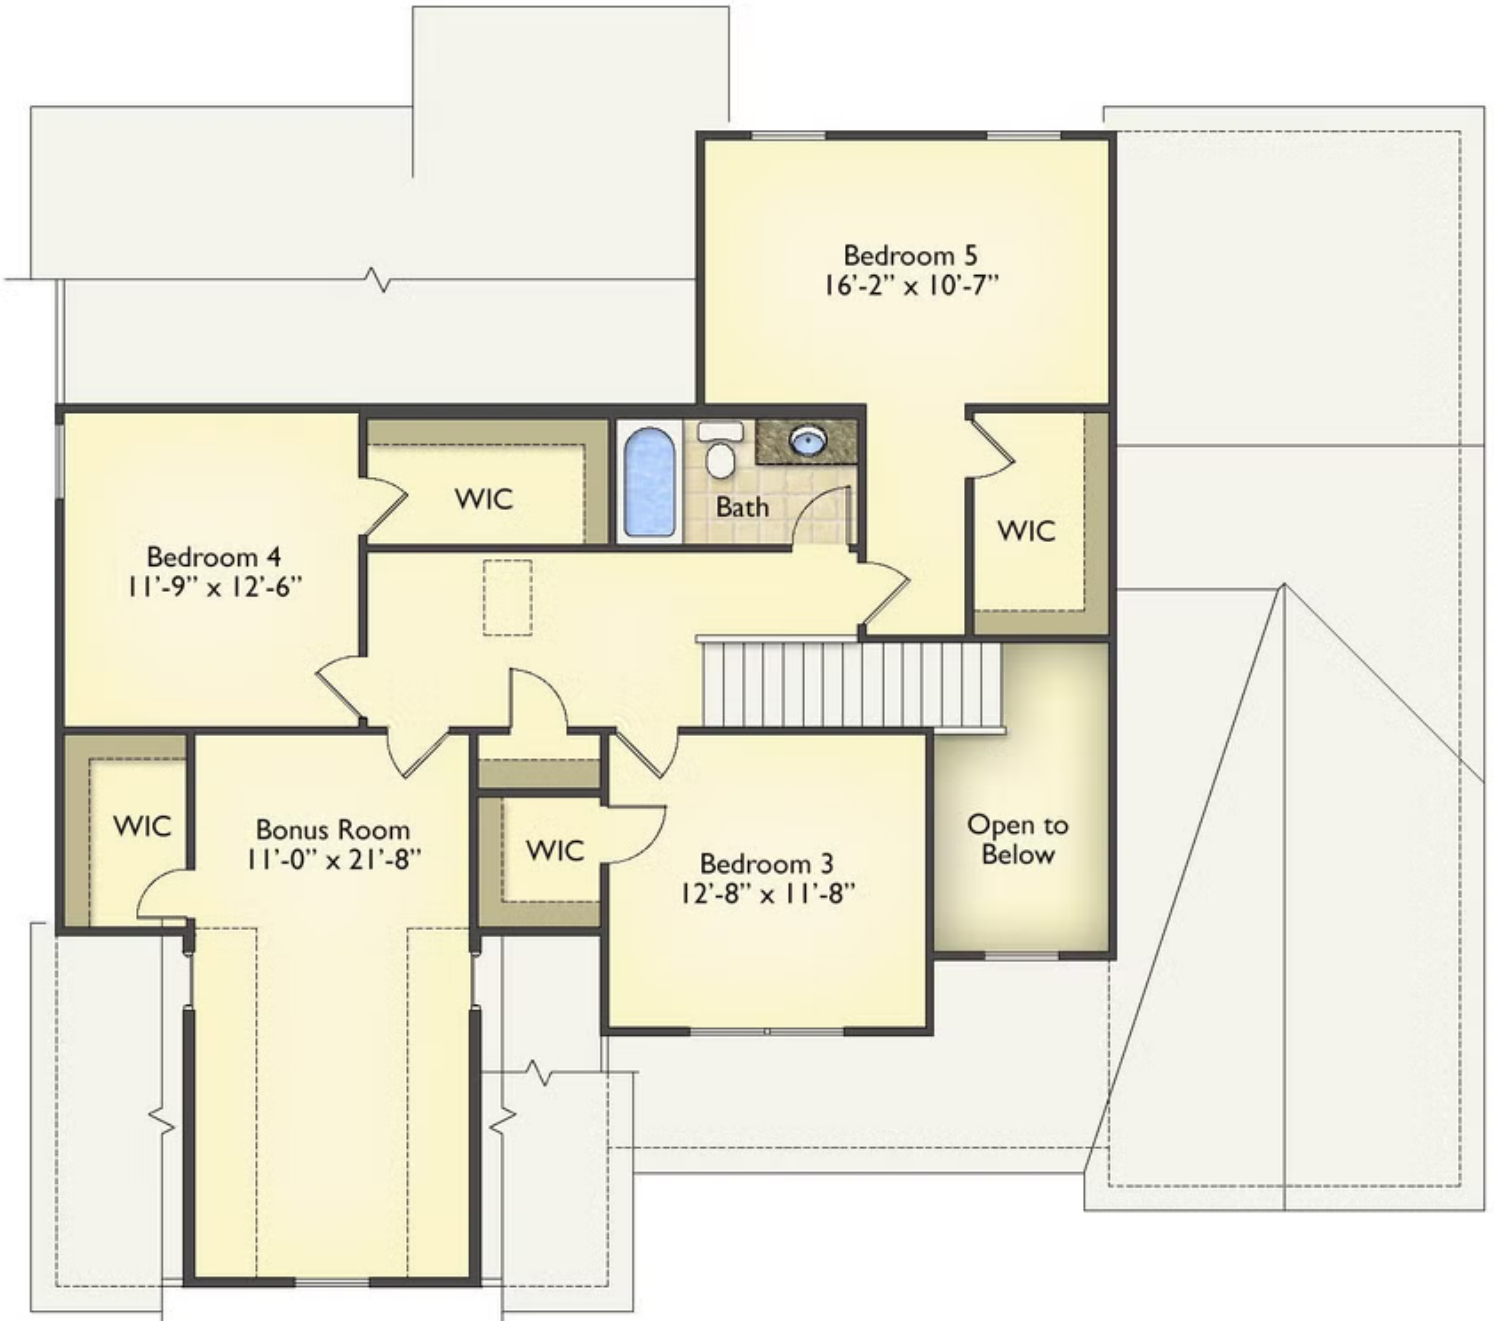

All square footage is approximate. Renderings are artist's conceptions and may vary slightly from the actual home. Homes may be built in reverse of plans shown, depending on site conditions. Minor architectural changes may be made occasionally at the option of the builder. Please contact your Sales Consultant for details.