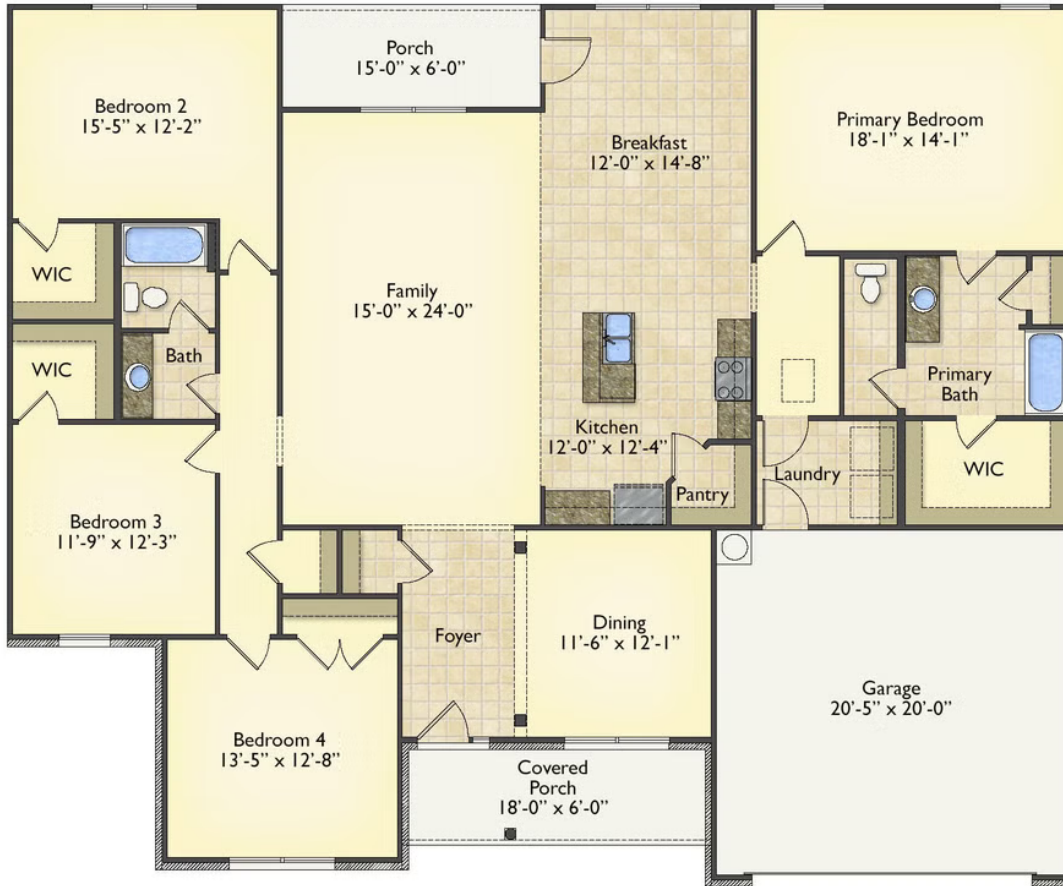

Priced From

\$278,990

2 Exterior Styles Available

 2,364+ Sq. Ft.

 4 Bedrooms

 2 Bathrooms

 2 Car Garage

Call the Inglewood home with its stunning and spacious 4 bedroom and 2 bath design. This home is the perfect size for a growing family all while remaining a cozy and relaxing environment for spending the weekends with loved ones. The heart of the home is sure to be the gourmet kitchen beautifully designed to overlook the spacious great room and breakfast room. The Inglewood offers a covered rear porch that could be used for entertaining or for enjoying a quiet evening after dinner. The primary bedroom features a large walk-in closet and primary bath that comes with a tub and separate shower. The optional 4th bedroom can be left as a bedroom or turned into a library, office, or even a playroom for the kids. There is not a detail overlooked in the Inglewood as it is designed to meet your needs and is customizable to create your own dream home!

Classic

Craftsman

All square footage is approximate. Renderings are artist's conceptions and may vary slightly from the actual home. Homes may be built in reverse of plans shown, depending on site conditions. Minor architectural changes may be made occasionally at the option of the builder. Please contact your Sales Consultant for details.