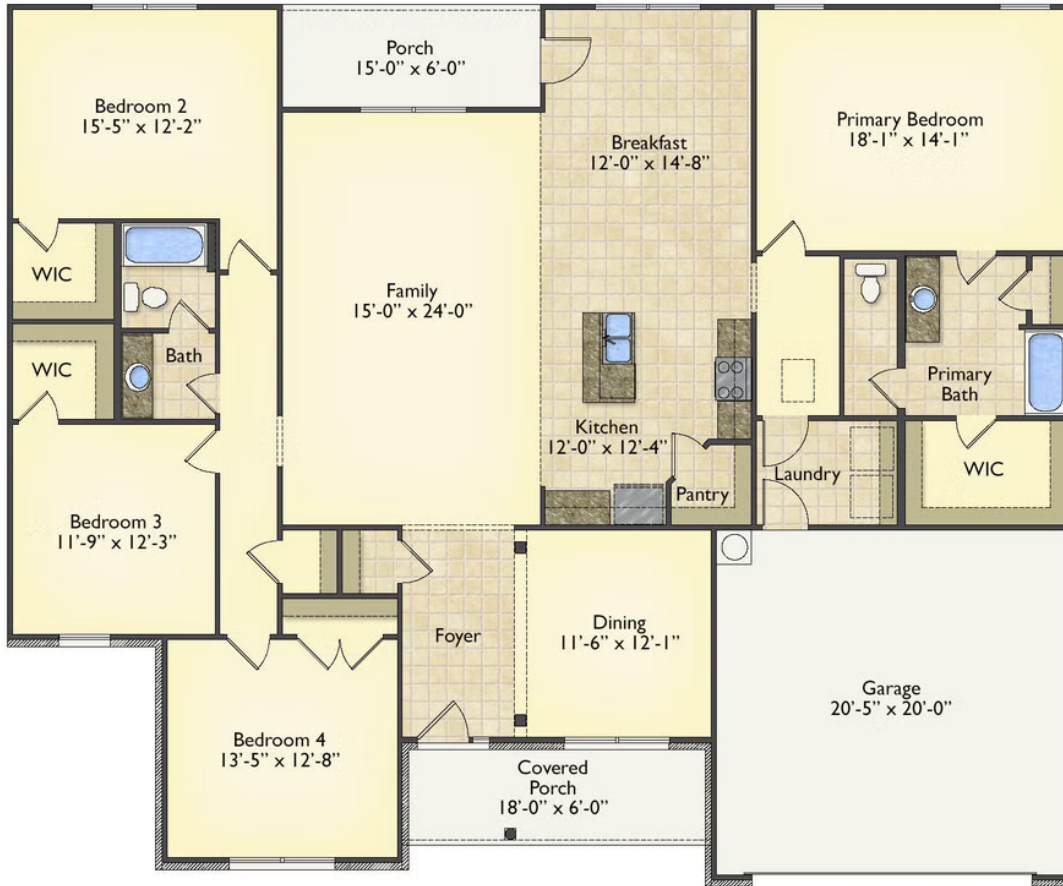

Priced From

\$272,990

2 Exterior Styles Available

 2,364+ Sq. Ft.

 4 Bedrooms

 2 Bathrooms

 2 Car Garage

Call the Inglewood home with its stunning and spacious 4 bedroom and 2 bath design. This home is the perfect size for a growing family all while remaining a cozy and relaxing environment for spending the weekends with loved ones. The heart of the home is sure to be the gourmet kitchen beautifully designed to overlook the spacious great room and breakfast room. The Inglewood offers a covered rear porch that could be used for entertaining or for enjoying a quiet evening after dinner. The primary bedroom features a large walk-in closet and primary bath that comes with a tub and separate shower. The optional 4th bedroom can be left as a bedroom or turned into a library, office, or even a playroom for the kids. There is not a detail overlooked in the Inglewood as it is designed to meet your needs and is customizable to create your own dream home!

Classic

Craftsman

All square footage is approximate. Renderings are artist's conceptions and may vary slightly from the actual home. Homes may be built in reverse of plans shown, depending on site conditions. Minor architectural changes may be made occasionally at the option of the builder. Please contact your Sales Consultant for details.