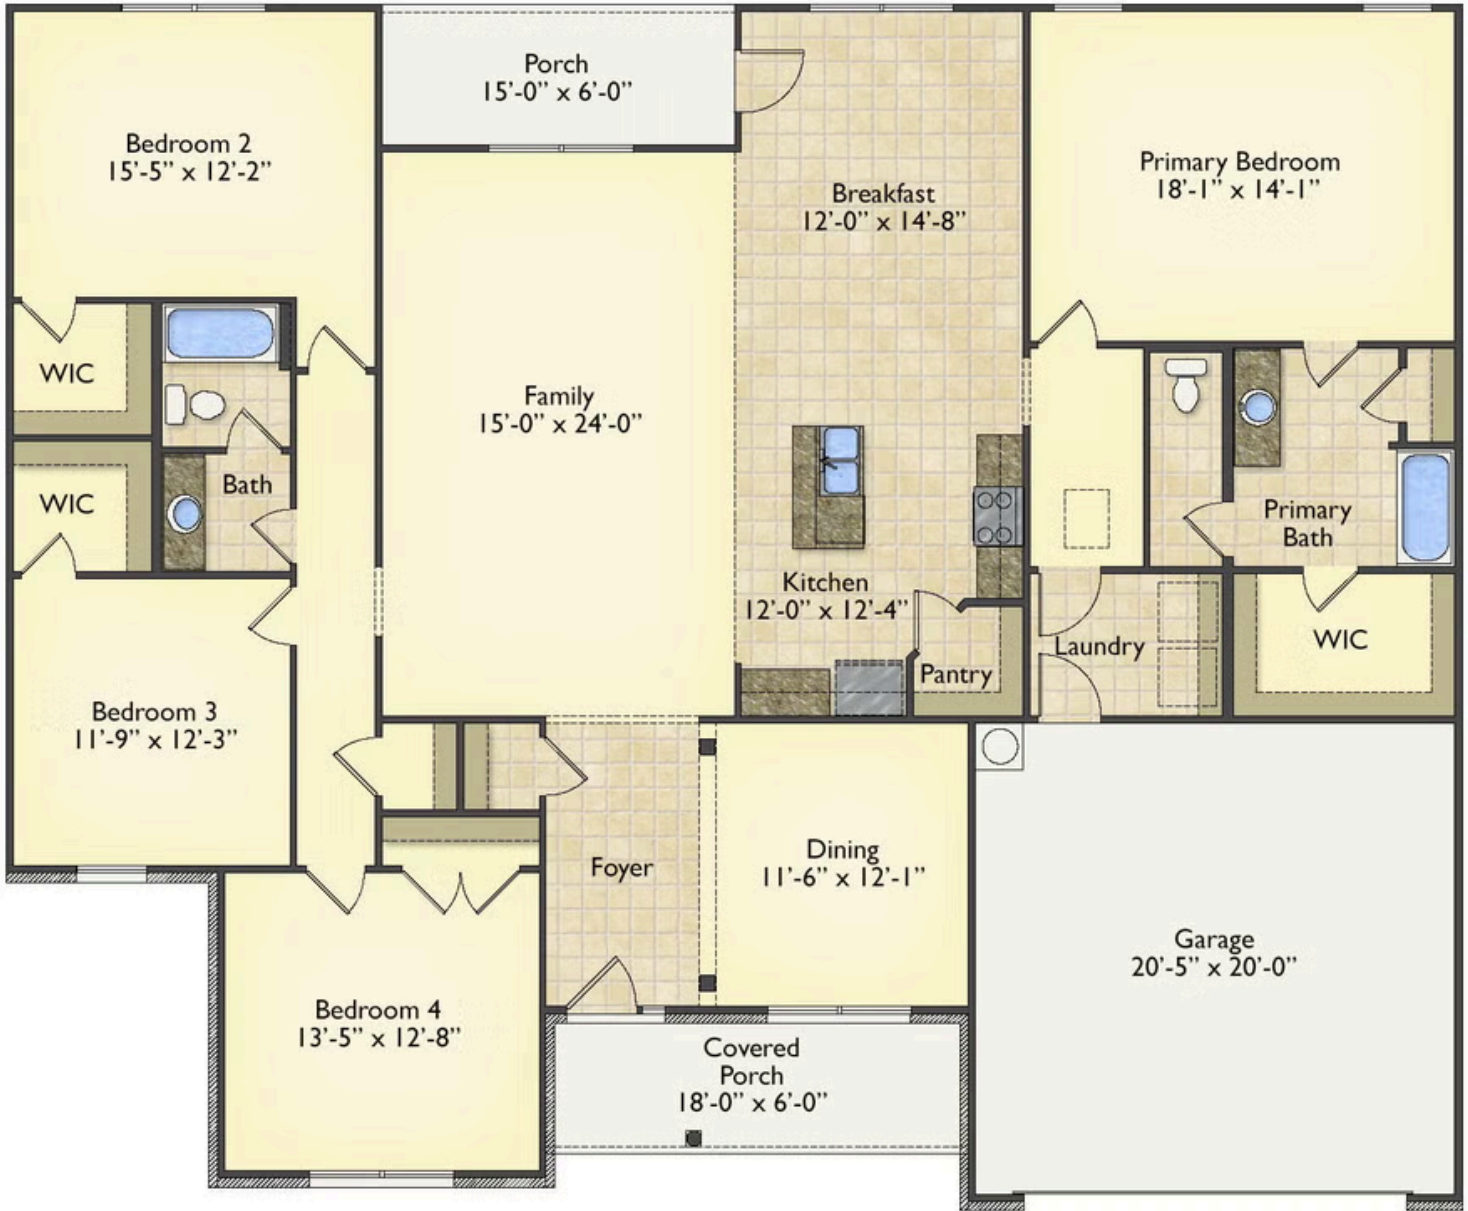

# \$272,990

2 Exterior Styles Available

 2,364+ Sq. Ft.

 4 Bedrooms

 2 Bathrooms

 2 Car Garage

Call the Inglewood home with its stunning and spacious 4 bedroom and 2 bath design. This home is the perfect size for a growing family all while remaining a cozy and relaxing environment for spending the weekends with loved ones. The heart of the home is sure to be the gourmet kitchen beautifully designed to overlook the spacious great room and breakfast room. The Inglewood offers a covered rear porch that could be used for entertaining or for enjoying a quiet evening after dinner. The primary bedroom features a large walk-in closet and primary bath that comes with a tub and separate shower. The optional 4th bedroom can be left as a bedroom or turned into a library, office, or even a playroom for the kids. There is not a detail overlooked in the Inglewood as it is designed to meet your needs and is customizable to create your own dream home!

Classic

Craftsman

All square footage is approximate. Renderings are artist's conceptions and may vary slightly from the actual home. Homes may be built in reverse of plans shown, depending on site conditions. Minor architectural changes may be made occasionally at the option of the builder. Please contact your Sales Consultant for details.